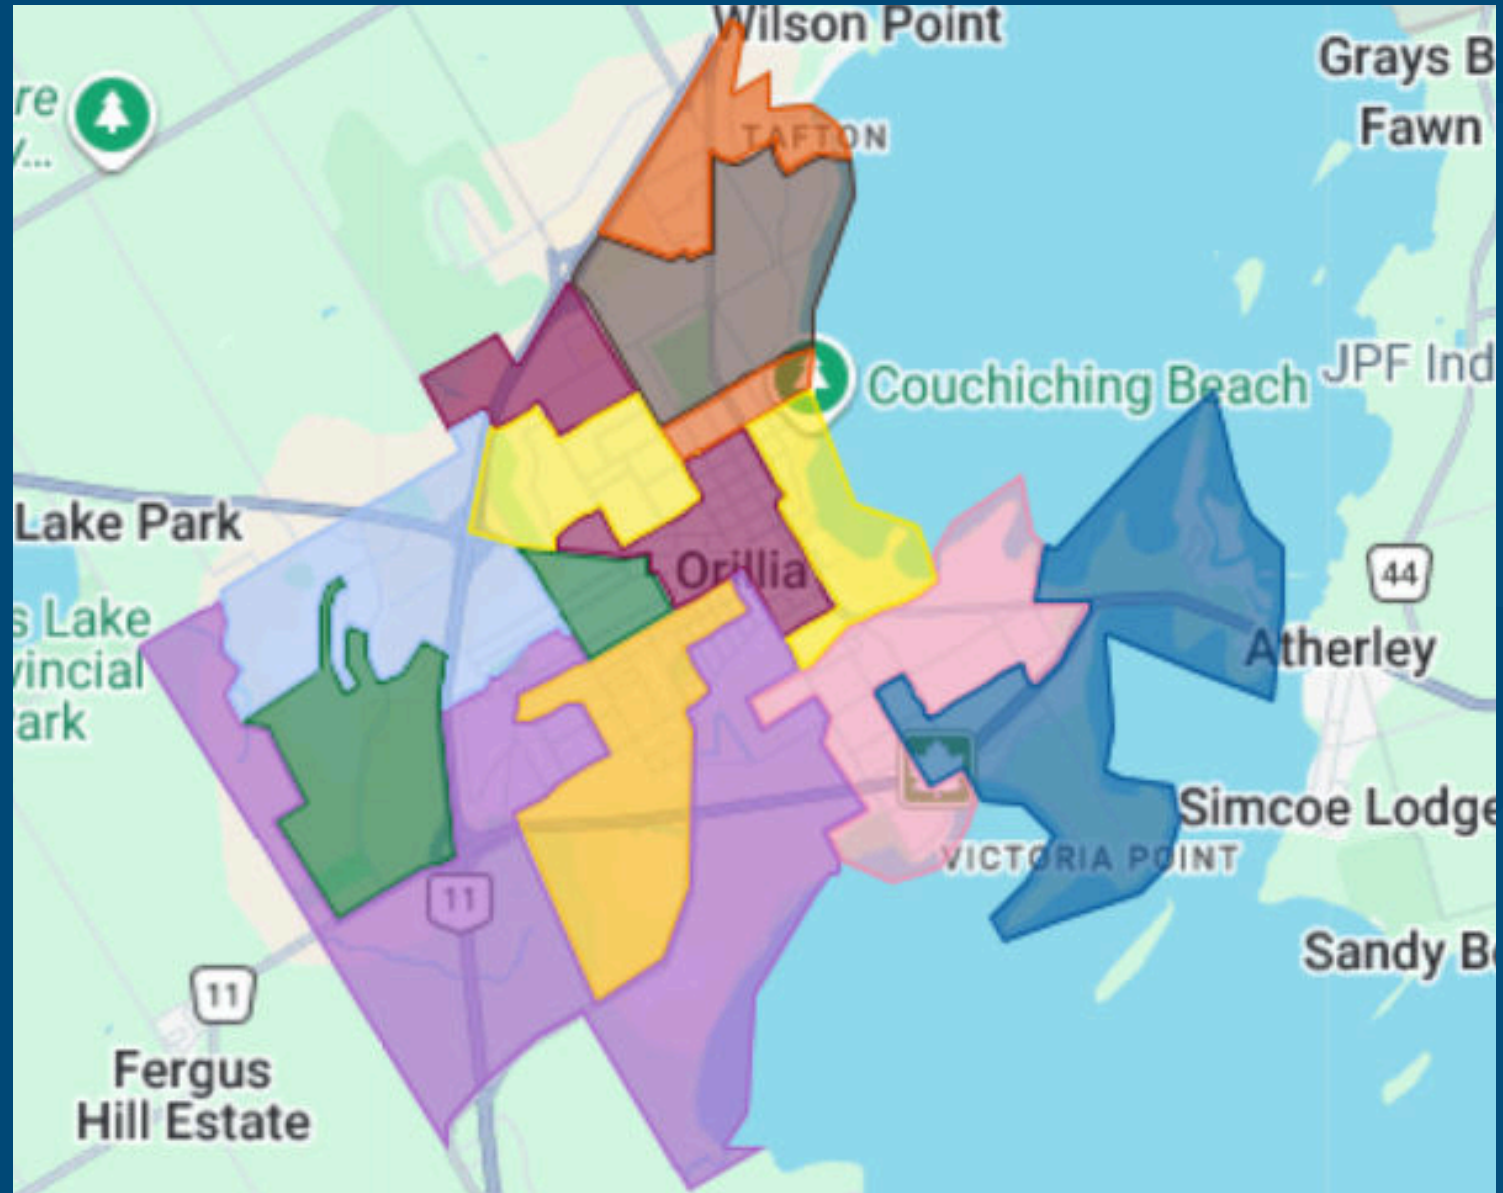

## Collection zone legend

Week A
Week B
Holiday

To determine your new collection week, [click here](#).

# Orillia

## 2026 at-home recycling collection zone map

-  Monday Week A
-  Monday Week B
-  Tuesday Week A
-  Tuesday Week B
-  Wednesday Week A
-  Wednesday Week B
-  Thursday Week A
-  Thursday Week B
-  Friday Week A
-  Friday Week B