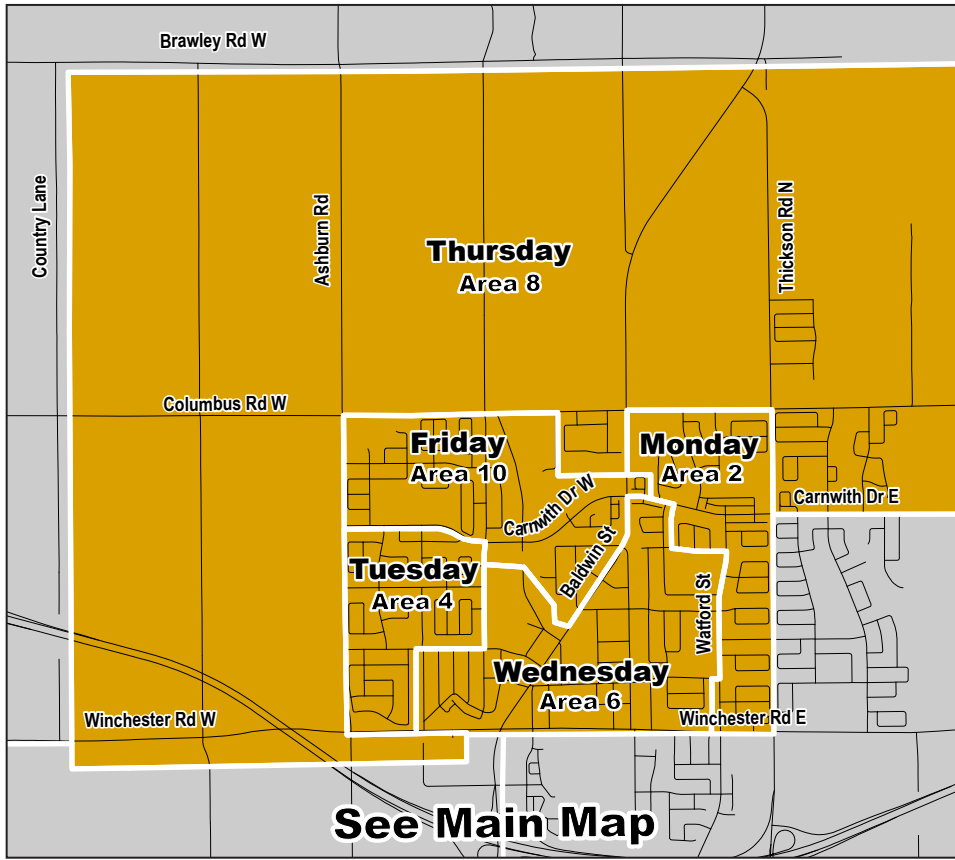

Inset (Central Brooklin)

Attention
Important Notice

Waste Collection
Schedule Changes
Coming March 23, 2026

The Town of Whitby is updating its waste collection boundaries to maintain efficient and effective service as our community grows. To check if your waste collection day is changing, use the provided map. If you are located in the Blue area follow the Blue schedule if you are in the Yellow area follow the yellow schedule.

Alternatively, you can call 905-668-3437 or scan the QR code to visit whitby.ca/CollectionLookUp