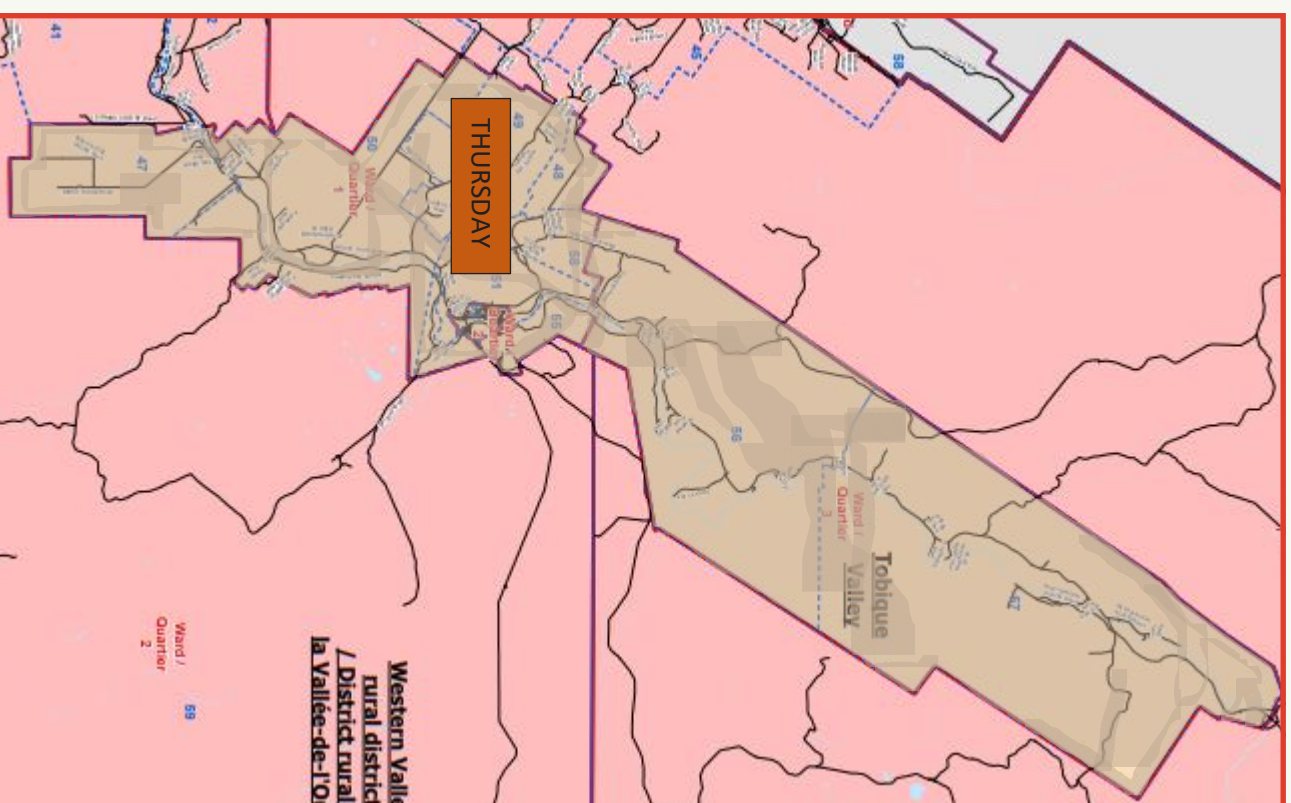

Ward # 2 Plaster Rock
Ward # 1 LSD Gordon
Ward # 3 LSD Lorne /
Riley Brook

TOBIQUE VALLEY RECYCLING COLLECTION 2024

January						
S	M	T	W	TH	F	S
	1	2	3	4	5	6
7	8	9	10	11	12	13
14	15	16	17	18	19	20
21	22	23	24	25	26	27
28	29	30	31			

February						
S	M	T	W	TH	F	S
	4	5	6	7	8	9
10	11	12	13	14	15	16
17	18	19	20	21	22	23
24	25	26	27	28	29	

March						
S	M	T	W	TH	F	S
	3	4	5	6	7	8
9	10	11	12	13	14	15
16	17	18	19	20	21	22
23	24	25	26	27	28	29
30	31					

April						
S	M	T	W	TH	F	S
	1	2	3	4	5	6
7	8	9	10	11	12	13
14	15	16	17	18	19	20
21	22	23	24	25	26	27
28	29	30				

BOTTLE REDEMPTION CENTRES IN THE WESTERN VALLEY REGION

Woodstock

Cieva Recycling

113 Moffatt St. • Tel: (506) 325-4951

Hours: Mon-Fri, 9-5

Take: beverage containers, cardboard/paper/ books, electronics, household glass

Vail's Bottle Exchange

522 Main St. • Tel: (506) 328-9842

Hours: Tues-Sat, 9-5

Take: beverage containers, paint, household glass, beverage tabs

Lower Brighton

Crain's Bottle Depot

78 Rideout Rd. • Tel: (506) 375-8082

Hours: Mon-Fri, 9-4 & Saturday 9-1

Take: beverage containers, household batteries, electronics, household glass, beverage tabs

Bath

Crain's Bottle Depot

332 Main St. • Tel: (506) 278-3264

Hours: Mon-Fri, 9-4 & Saturday 9-1

Take: beverage containers, household batteries, electronics, household glass, beverage tabs

Weaver

182, Route 385 • Tel: (506) 356-1812

Hours: Mon-Sat, 9-5

Take: beverage containers, paint, electronics, household glass, scrap metals (including appliances - no cost)

Perth-Andover

P&S Redemption Centre & Electronics

36 Gulch Rd. • Tel: (506) 273-2723

Hours: Mon-Fri, 9-4 & Saturday, 9-2

Take: beverage containers, electronics, household glass, beverage tabs

MORE INFO ON ...

Electronics, Paint, Tires, Motor Oil/
Glycol/Filters, Vehicle Batteries

visit www.recycle.nb.ca

Household Battery Recycling

visit www.call2recycle.ca

Western New Brunswick

Call/Email
(506) 276.3610
EXT. 201
recycle@rsc12.ca
Or Visit
www.rsc12.ca