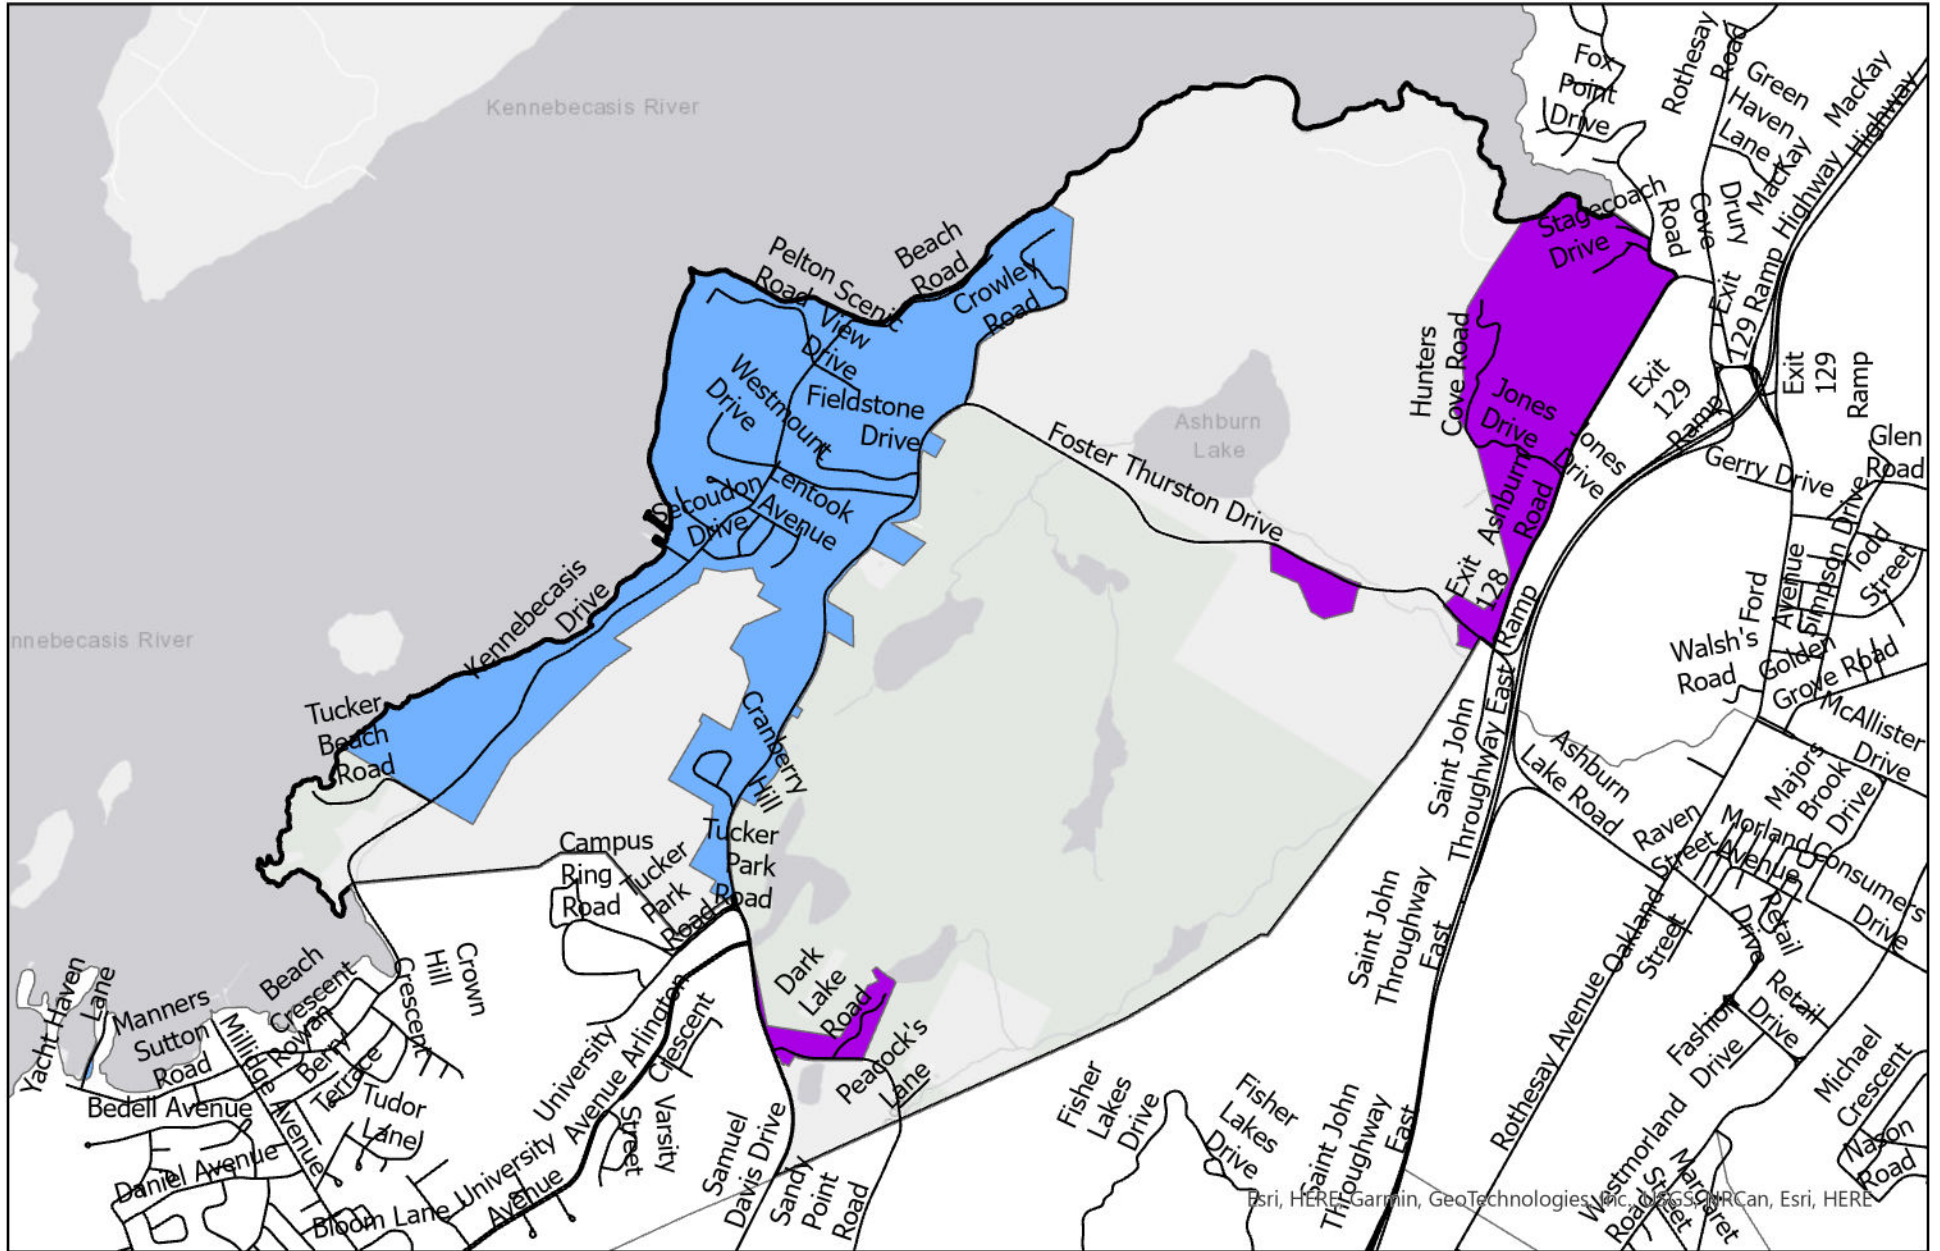

Saint John Recycling Collection: Kennebecasis Bay Neighbourhood

Collection Schedule

■ Monday Week 1	■ Wednesday Week 1	■ Thursday Week 2
■ Monday Week 2	■ Wednesday Week 2	■ Friday Week 1
■ Tuesday	■ Thursday Week 1	■ Friday Week 2