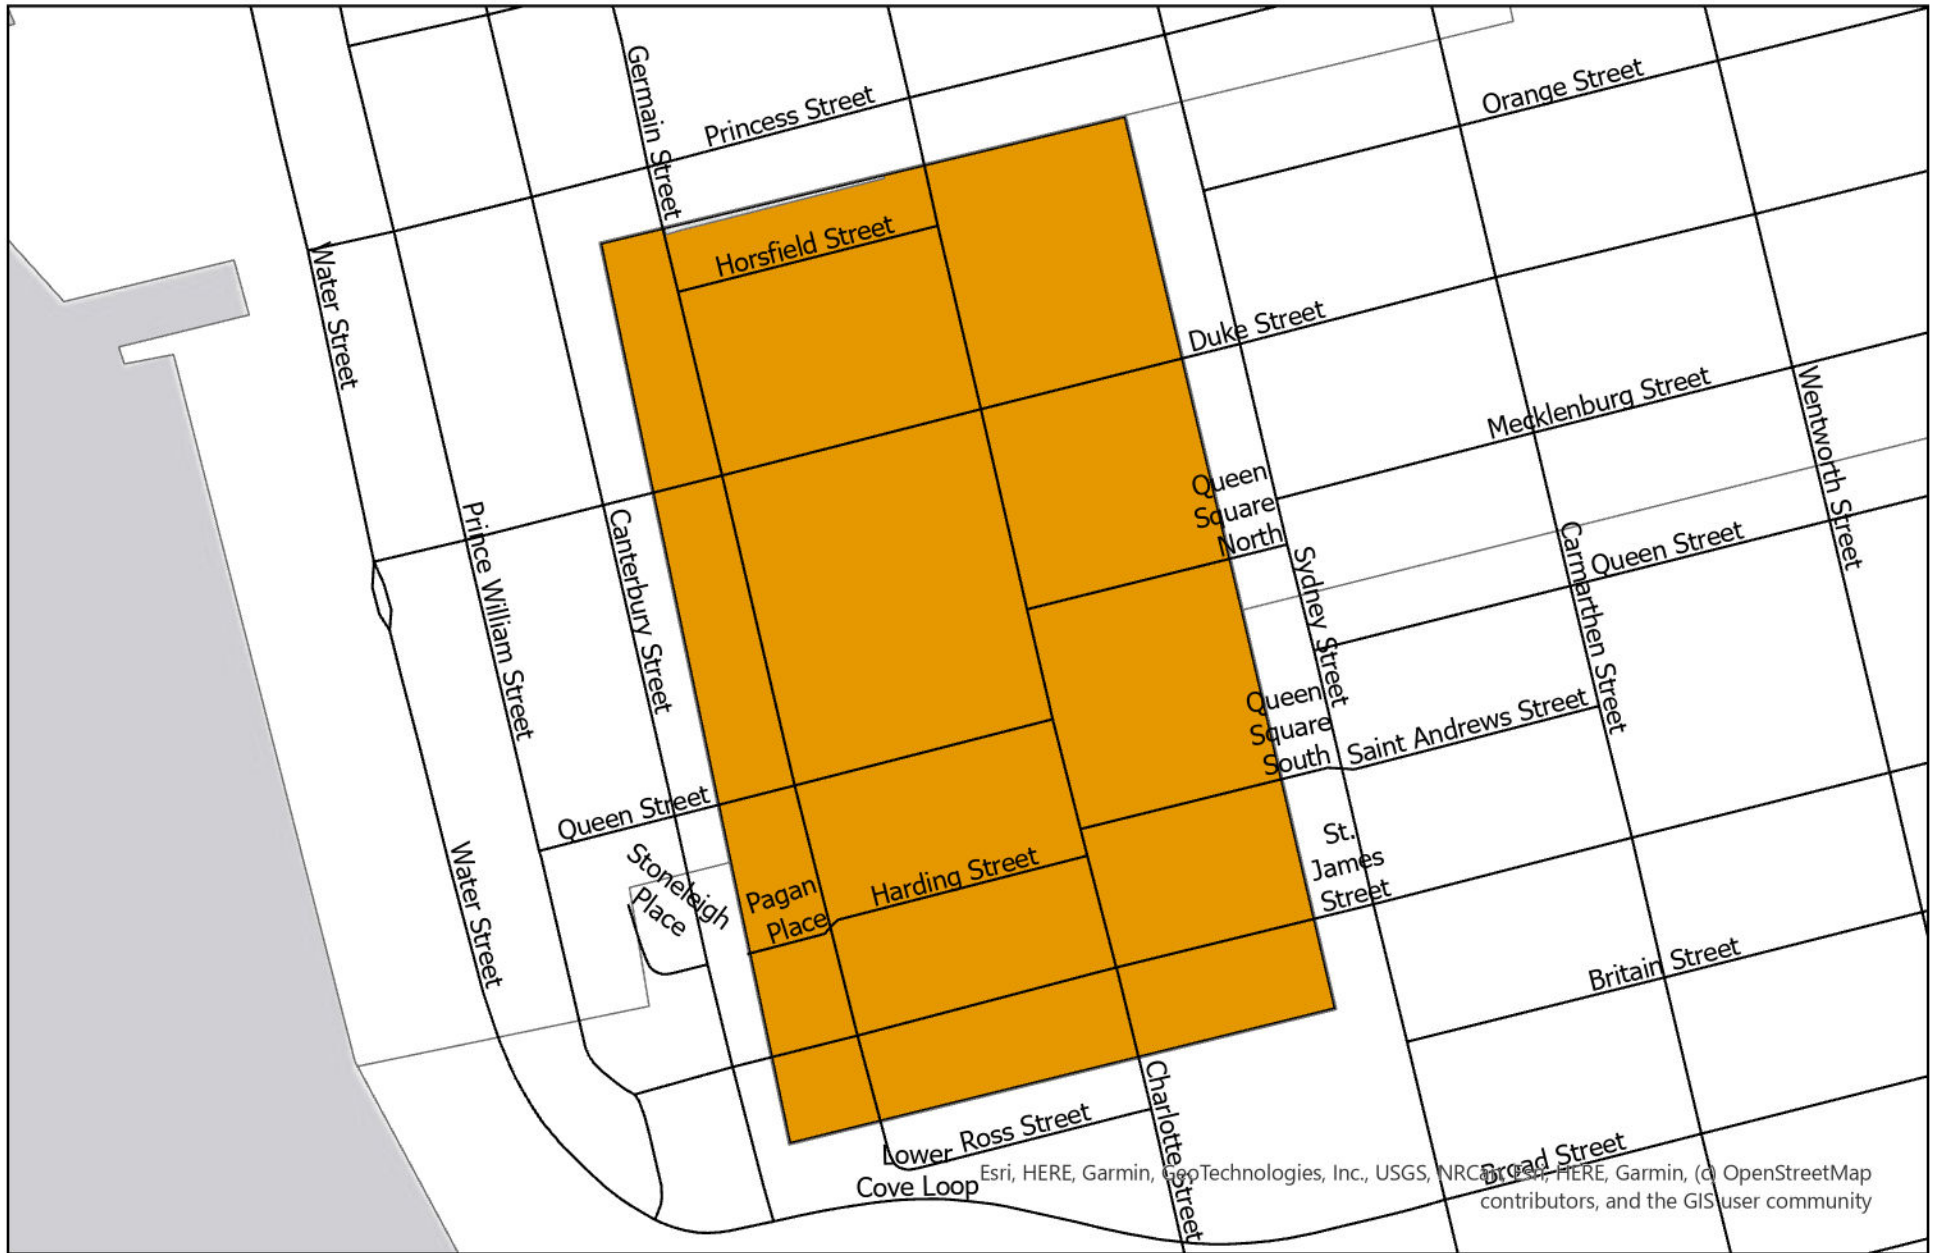

Saint John Recycling Collection: Germain Street Neighbourhood

Esri, HERE, Garmin, GeoTechnologies, Inc., USGS, NRC Canada, HERE, Garmin, (c) OpenStreetMap contributors, and the GIS user community

Collection Schedule

■ Monday Week 1	■ Wednesday Week 1	■ Thursday Week 2
■ Monday Week 2	■ Wednesday Week 2	■ Friday Week 1
■ Tuesday	■ Thursday Week 1	■ Friday Week 2