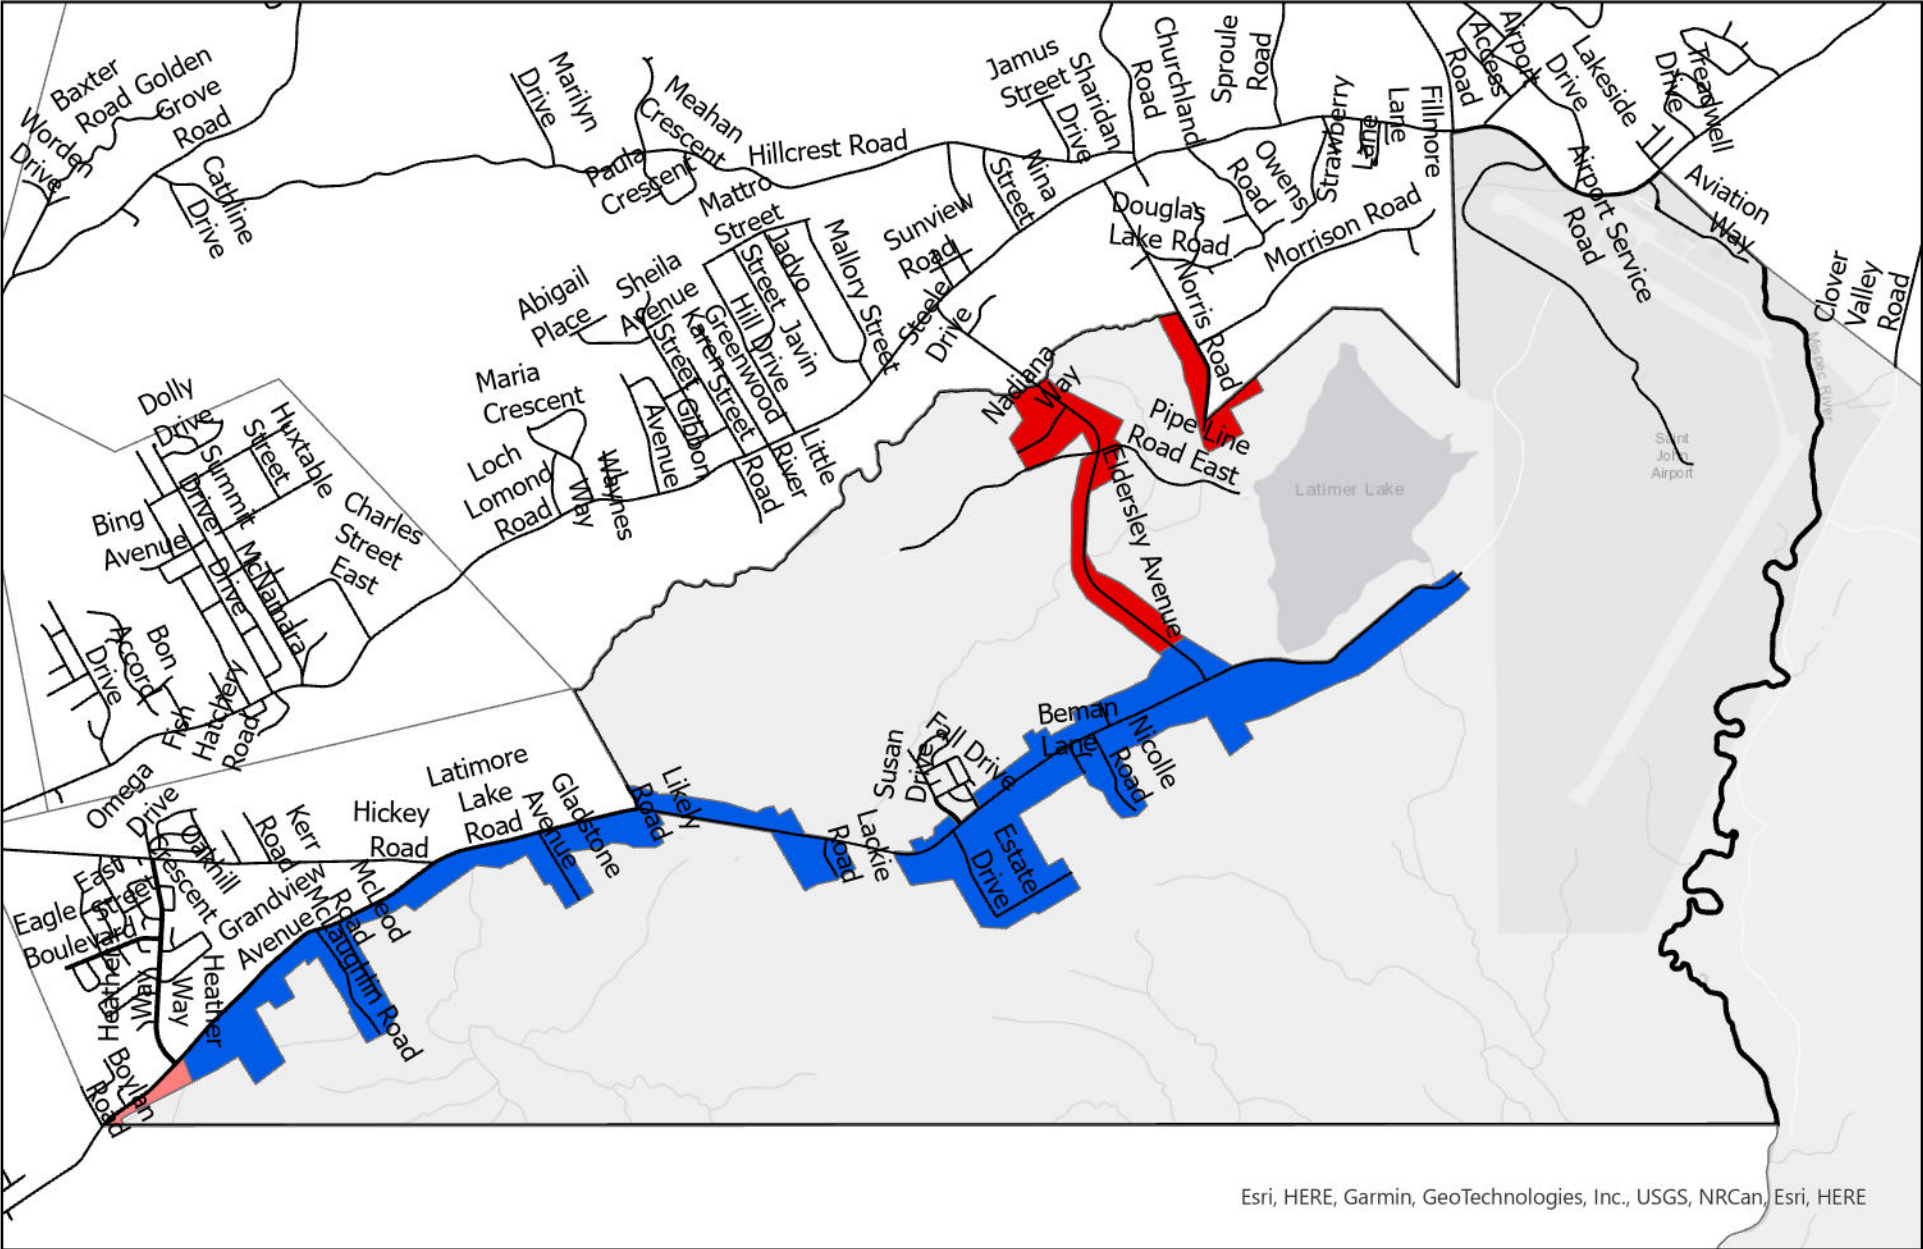

Saint John Recycling Collection: Latimer Lake Neighbourhood

Esri, HERE, Garmin, GeoTechnologies, Inc., USGS, NRCan, Esri, HERE

Collection Schedule

■ Monday Week 1	■ Wednesday Week 1	■ Thursday Week 2
■ Monday Week 2	■ Wednesday Week 2	■ Friday Week 1
■ Tuesday	■ Thursday Week 1	■ Friday Week 2