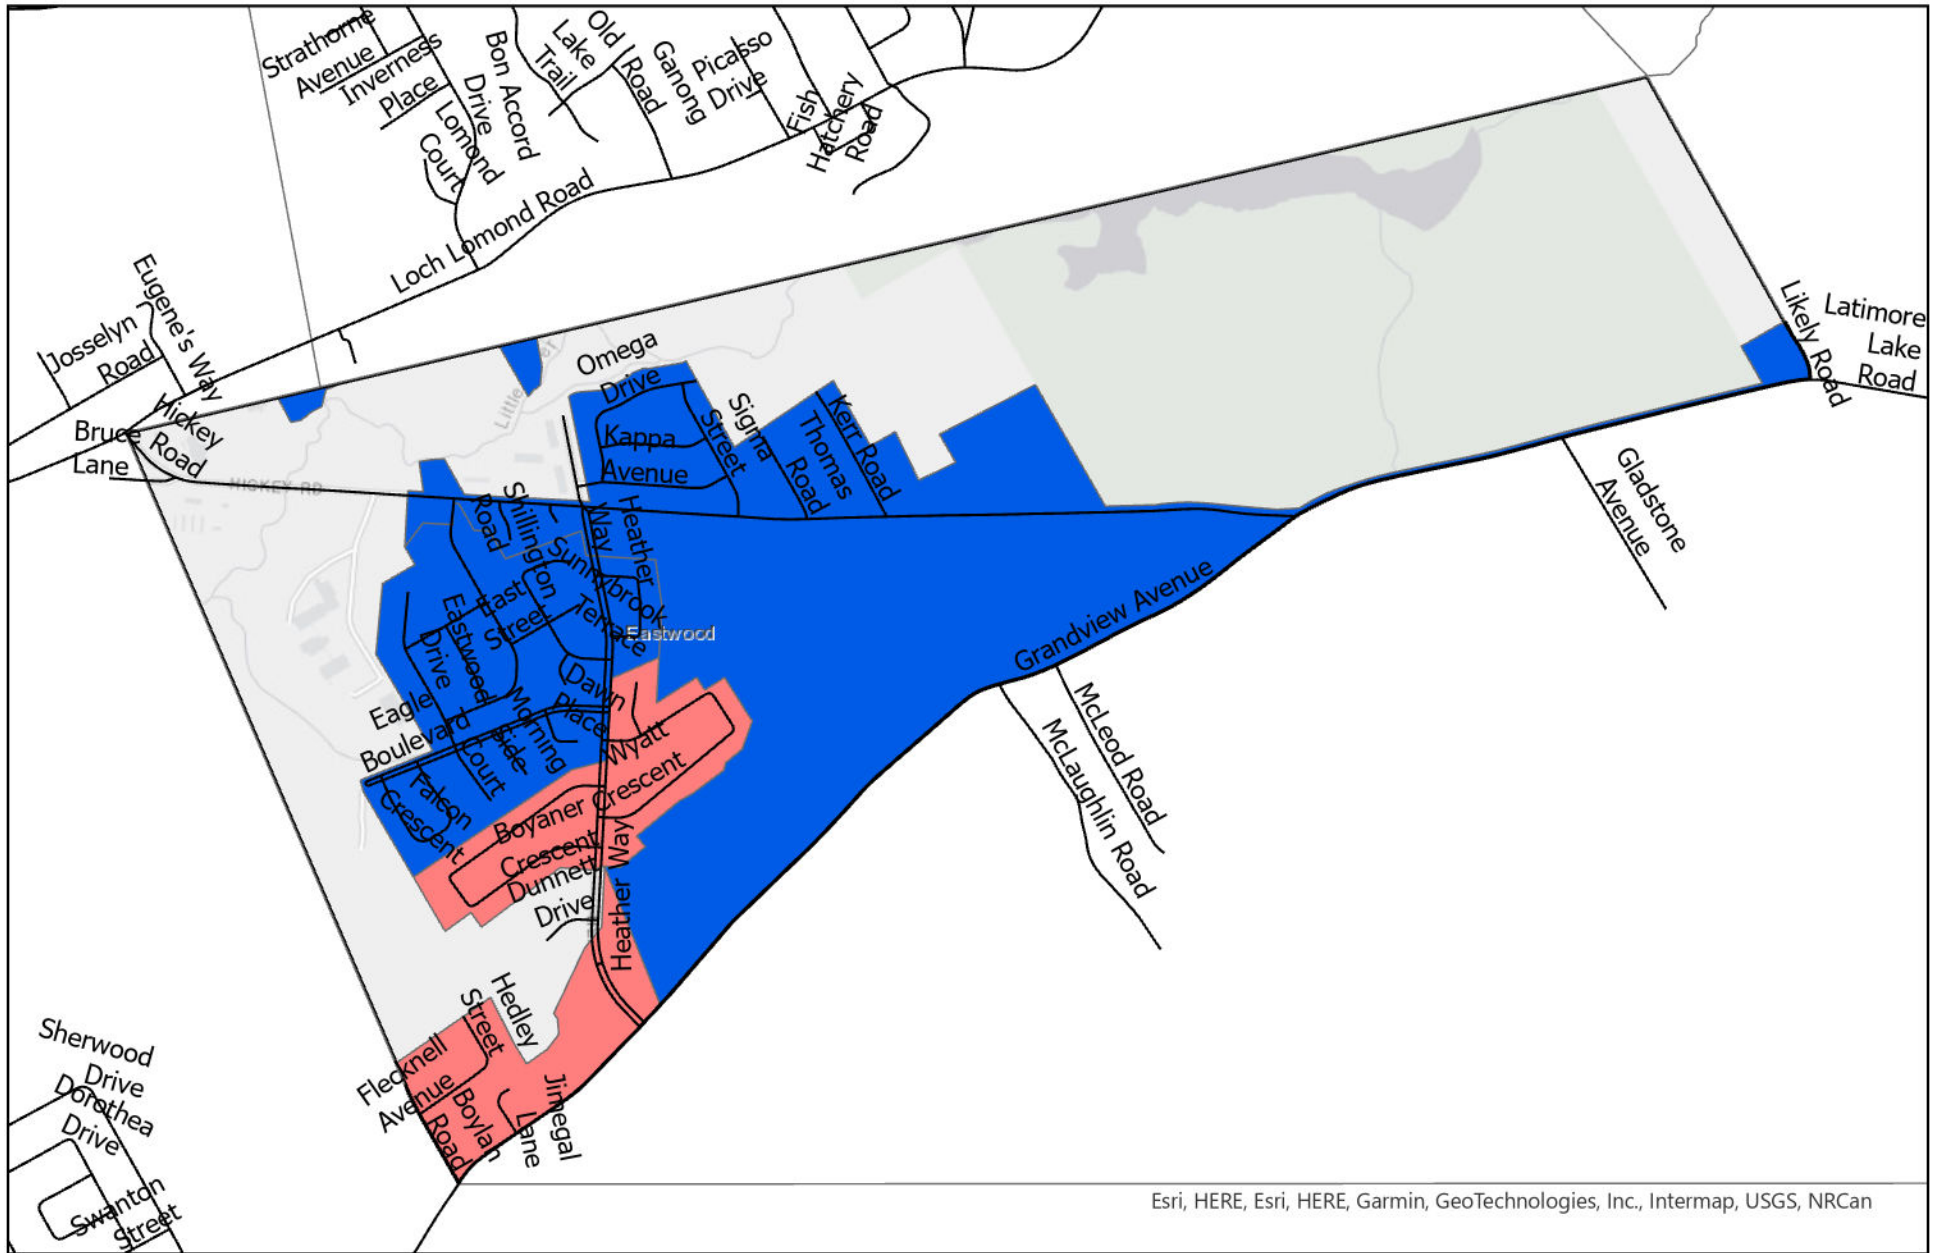

Saint John Recycling Collection: Eastwood Neighbourhood

Esri, HERE, Esri, HERE, Garmin, GeoTechnologies, Inc., Intermap, USGS, NRCAN

Collection Schedule

- Monday Week 1
- Wednesday Week 1
- Thursday Week 2
- Monday Week 2
- Wednesday Week 2
- Friday Week 1
- Tuesday
- Thursday Week 1
- Friday Week 2