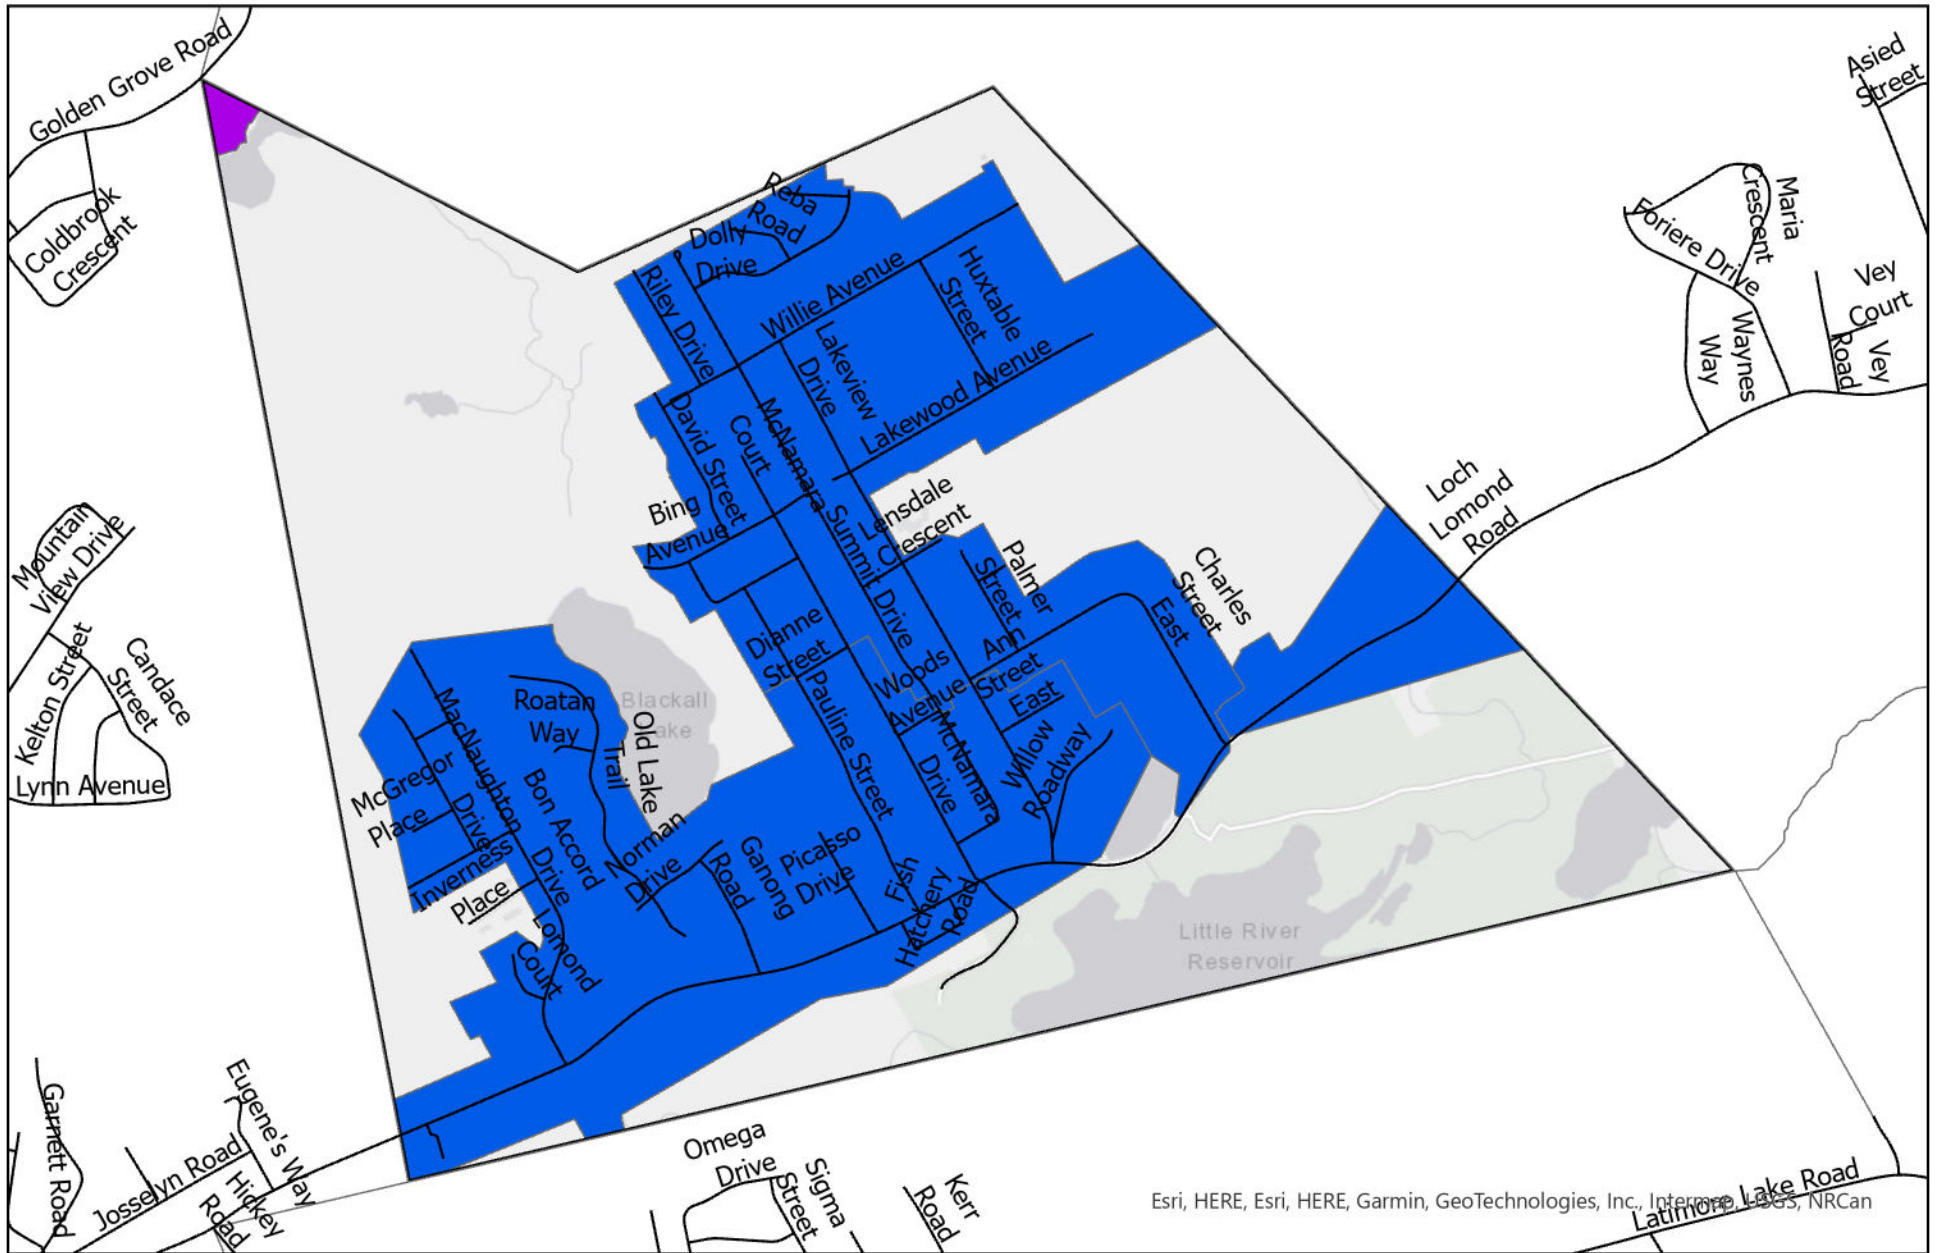

Saint John Recycling Collection: Lakewood Neighbourhood

Esri, HERE, Esri, HERE, Garmin, GeoTechnologies, Inc., Intermap, Inc., Swire, NRCan

Collection Schedule

■ Monday Week 1	■ Wednesday Week 1	■ Thursday Week 2
■ Monday Week 2	■ Wednesday Week 2	■ Friday Week 1
■ Tuesday	■ Thursday Week 1	■ Friday Week 2