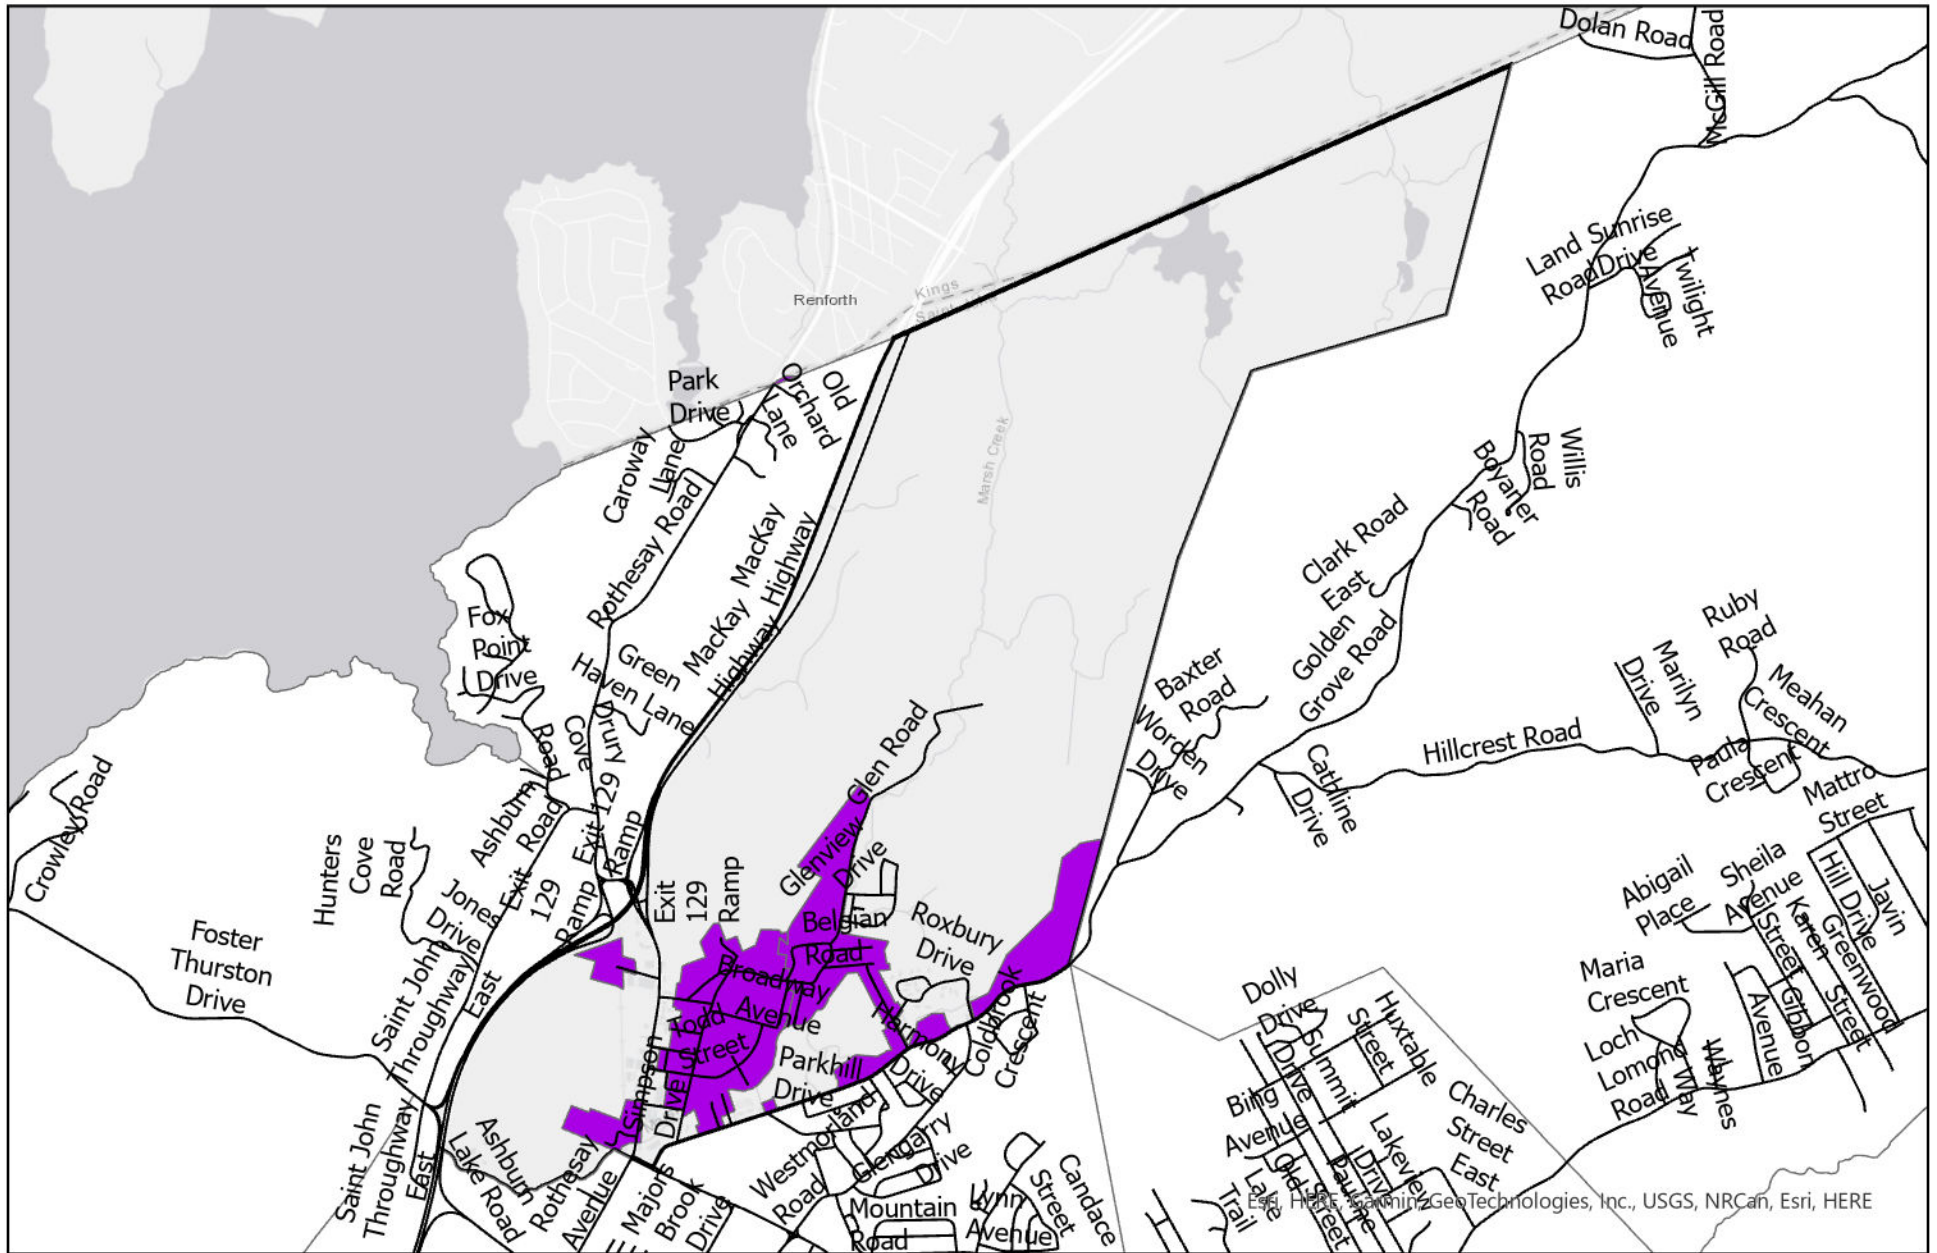

Saint John Recycling Collection: Glen Falls Neighbourhood

Collection Schedule

■ Monday Week 1	■ Wednesday Week 1	■ Thursday Week 2
■ Monday Week 2	■ Wednesday Week 2	■ Friday Week 1
■ Tuesday	■ Thursday Week 1	■ Friday Week 2