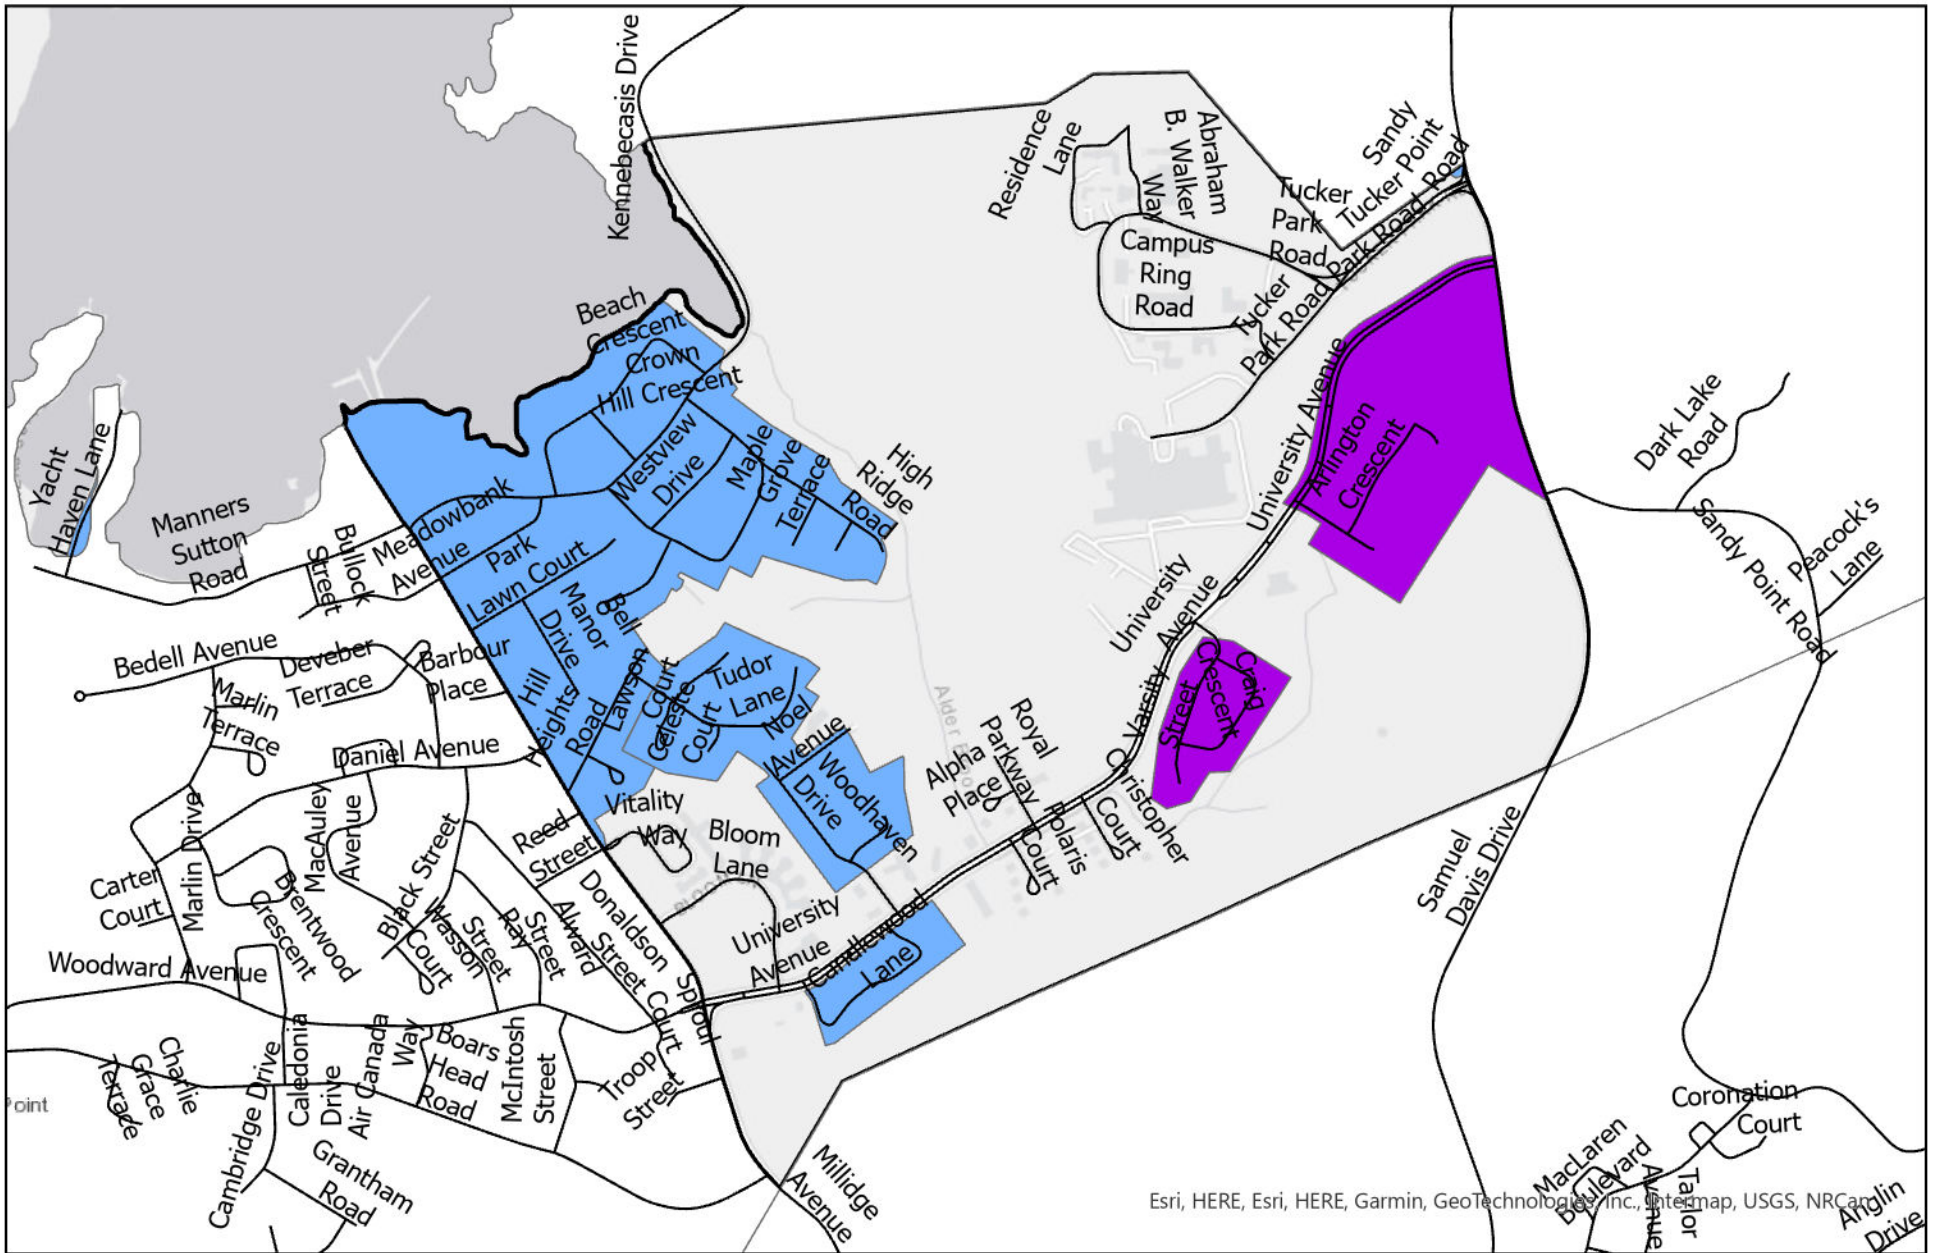

Saint John Recycling Collection: Millidgeville Neighbourhood

Esri, HERE, Esri, HERE, Garmin, GeoTechnology, Inc., DeLorme, USGS, NRC

Collection Schedule

■ Monday Week 1	■ Wednesday Week 1	■ Thursday Week 2
■ Monday Week 2	■ Wednesday Week 2	■ Friday Week 1
■ Tuesday	■ Thursday Week 1	■ Friday Week 2