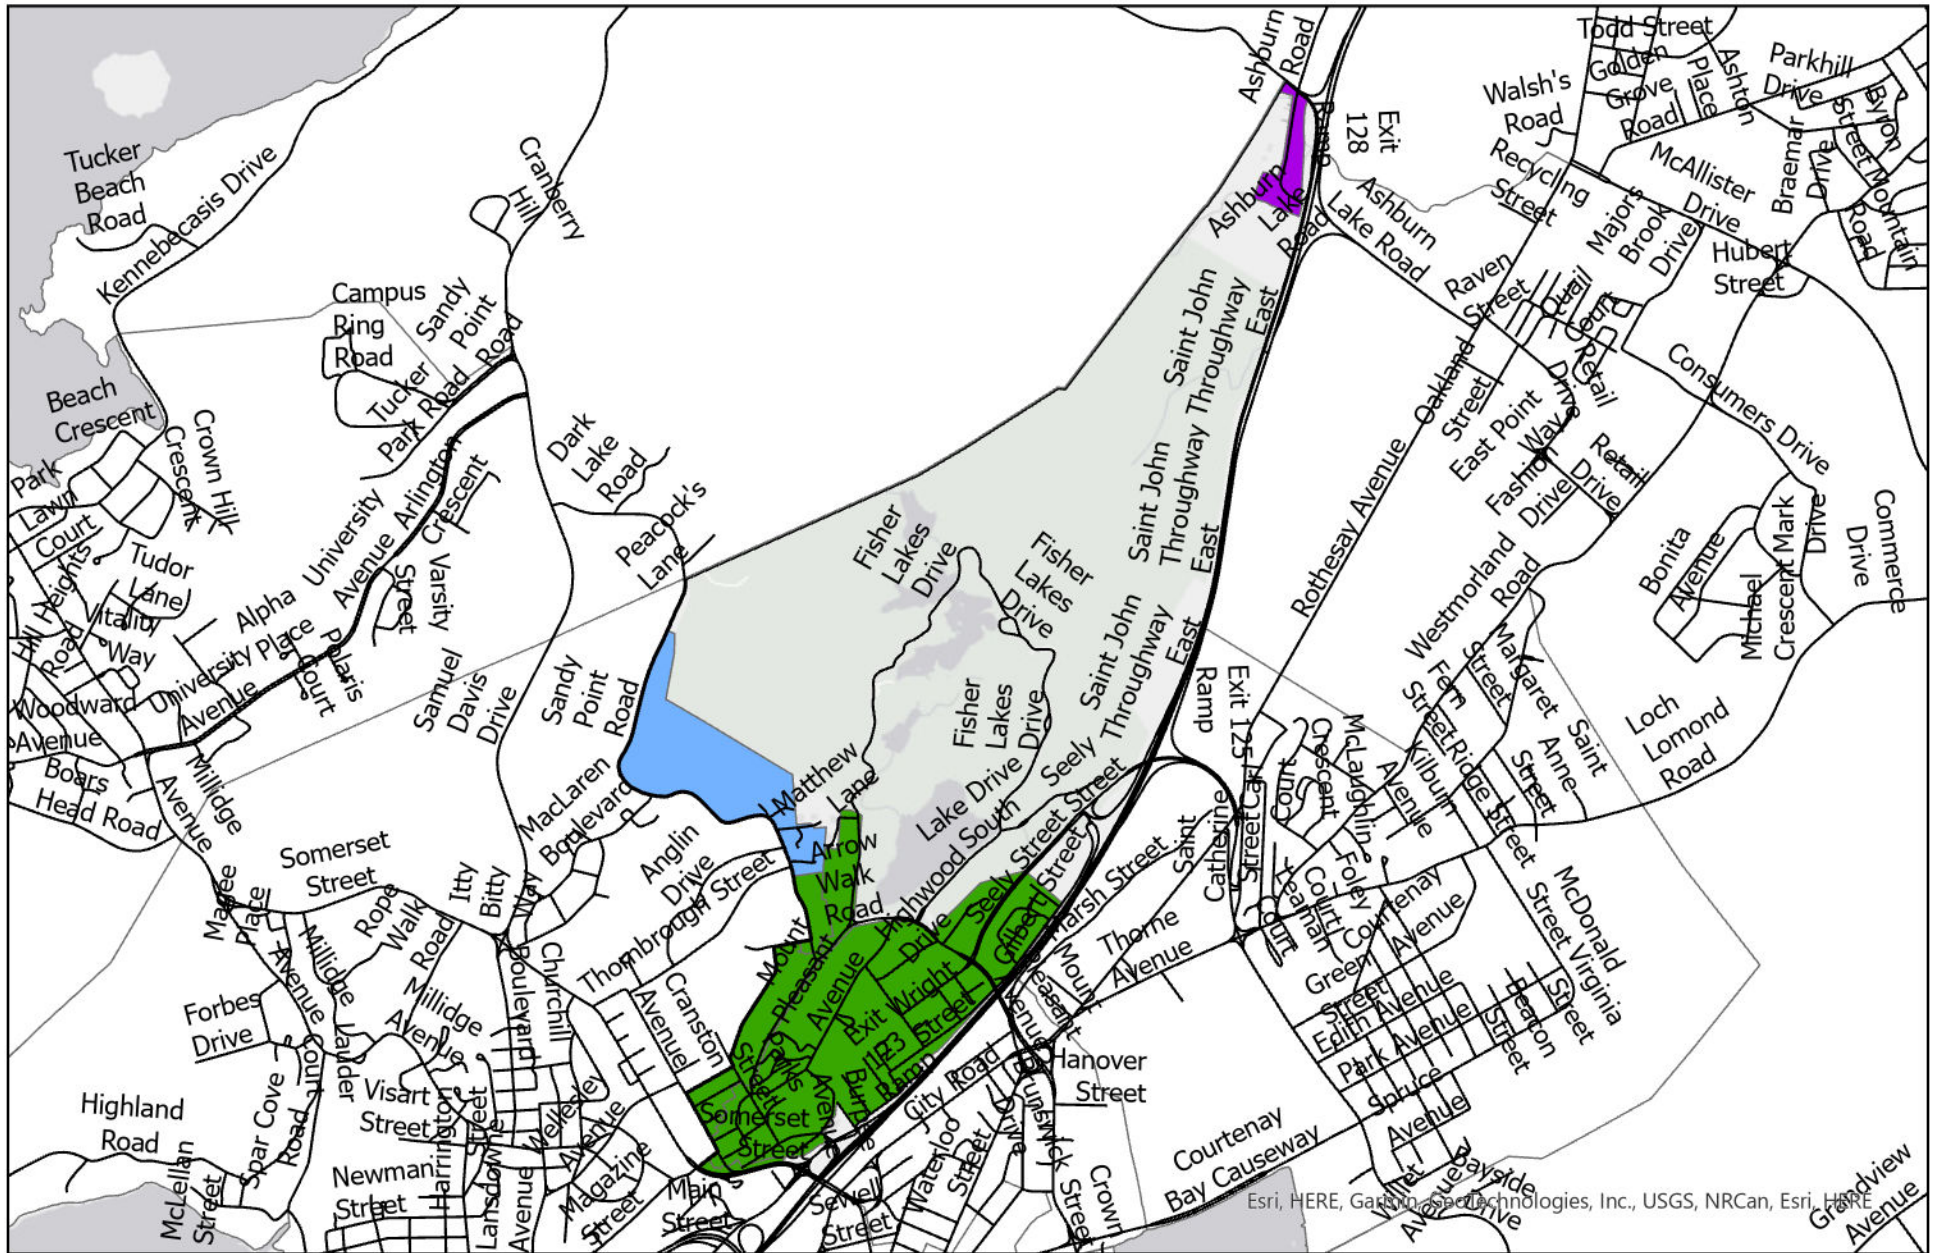

Saint John Recycling Collection: Mount Pleasant Neighbourhood

Collection Schedule

■ Monday Week 1	■ Wednesday Week 1	■ Thursday Week 2
■ Monday Week 2	■ Wednesday Week 2	■ Friday Week 1
■ Tuesday	■ Thursday Week 1	■ Friday Week 2