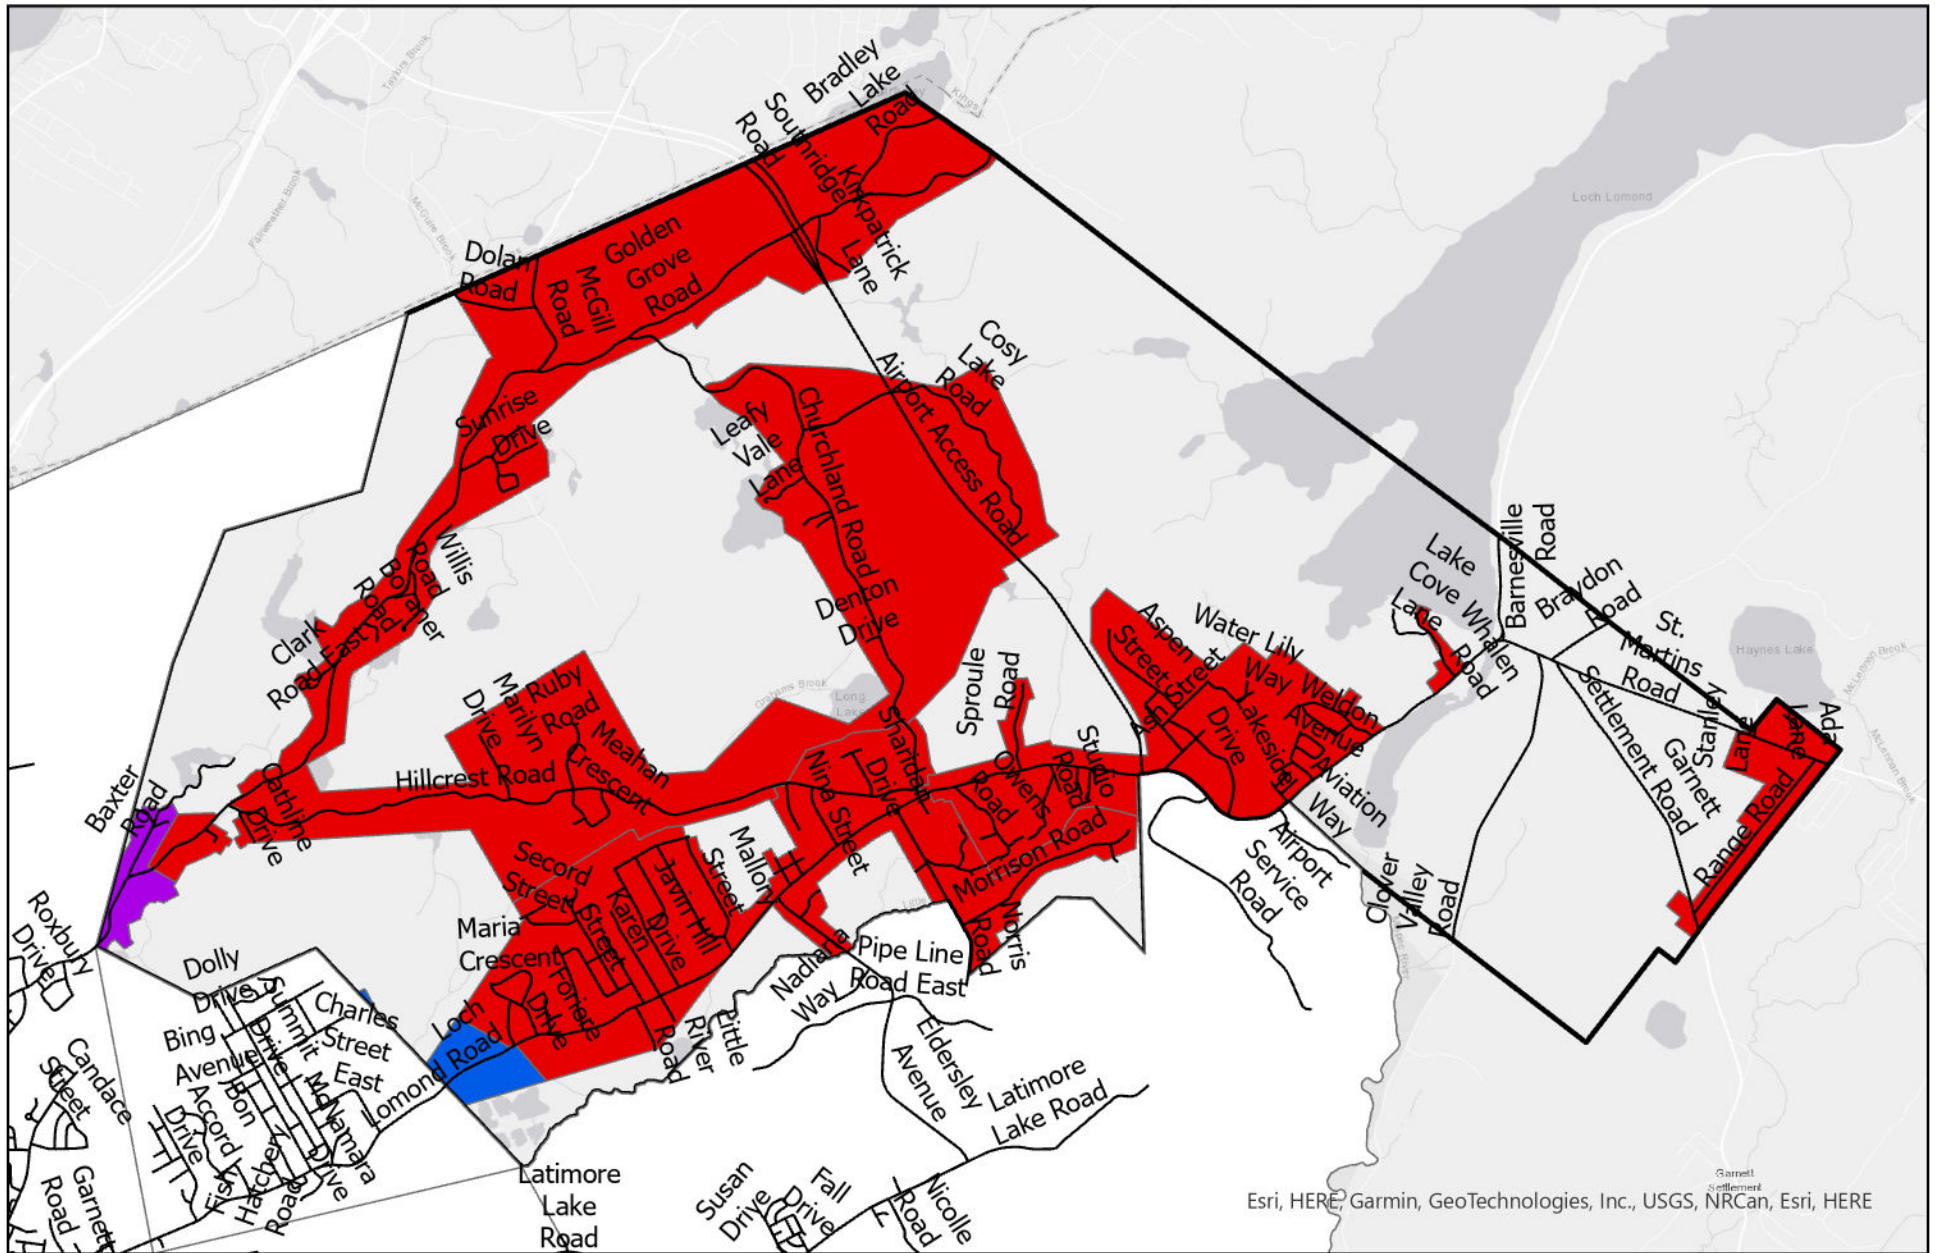

Saint John Recycling Collection: Loch Lomond Neighbourhood

Esri, HERE, Garmin, GeoTechnologies, Inc., USGS, NRCAn, Esri, HERE

Collection Schedule

■ Monday Week 1	■ Wednesday Week 1	■ Thursday Week 2
■ Monday Week 2	■ Wednesday Week 2	■ Friday Week 1
■ Tuesday	■ Thursday Week 1	■ Friday Week 2