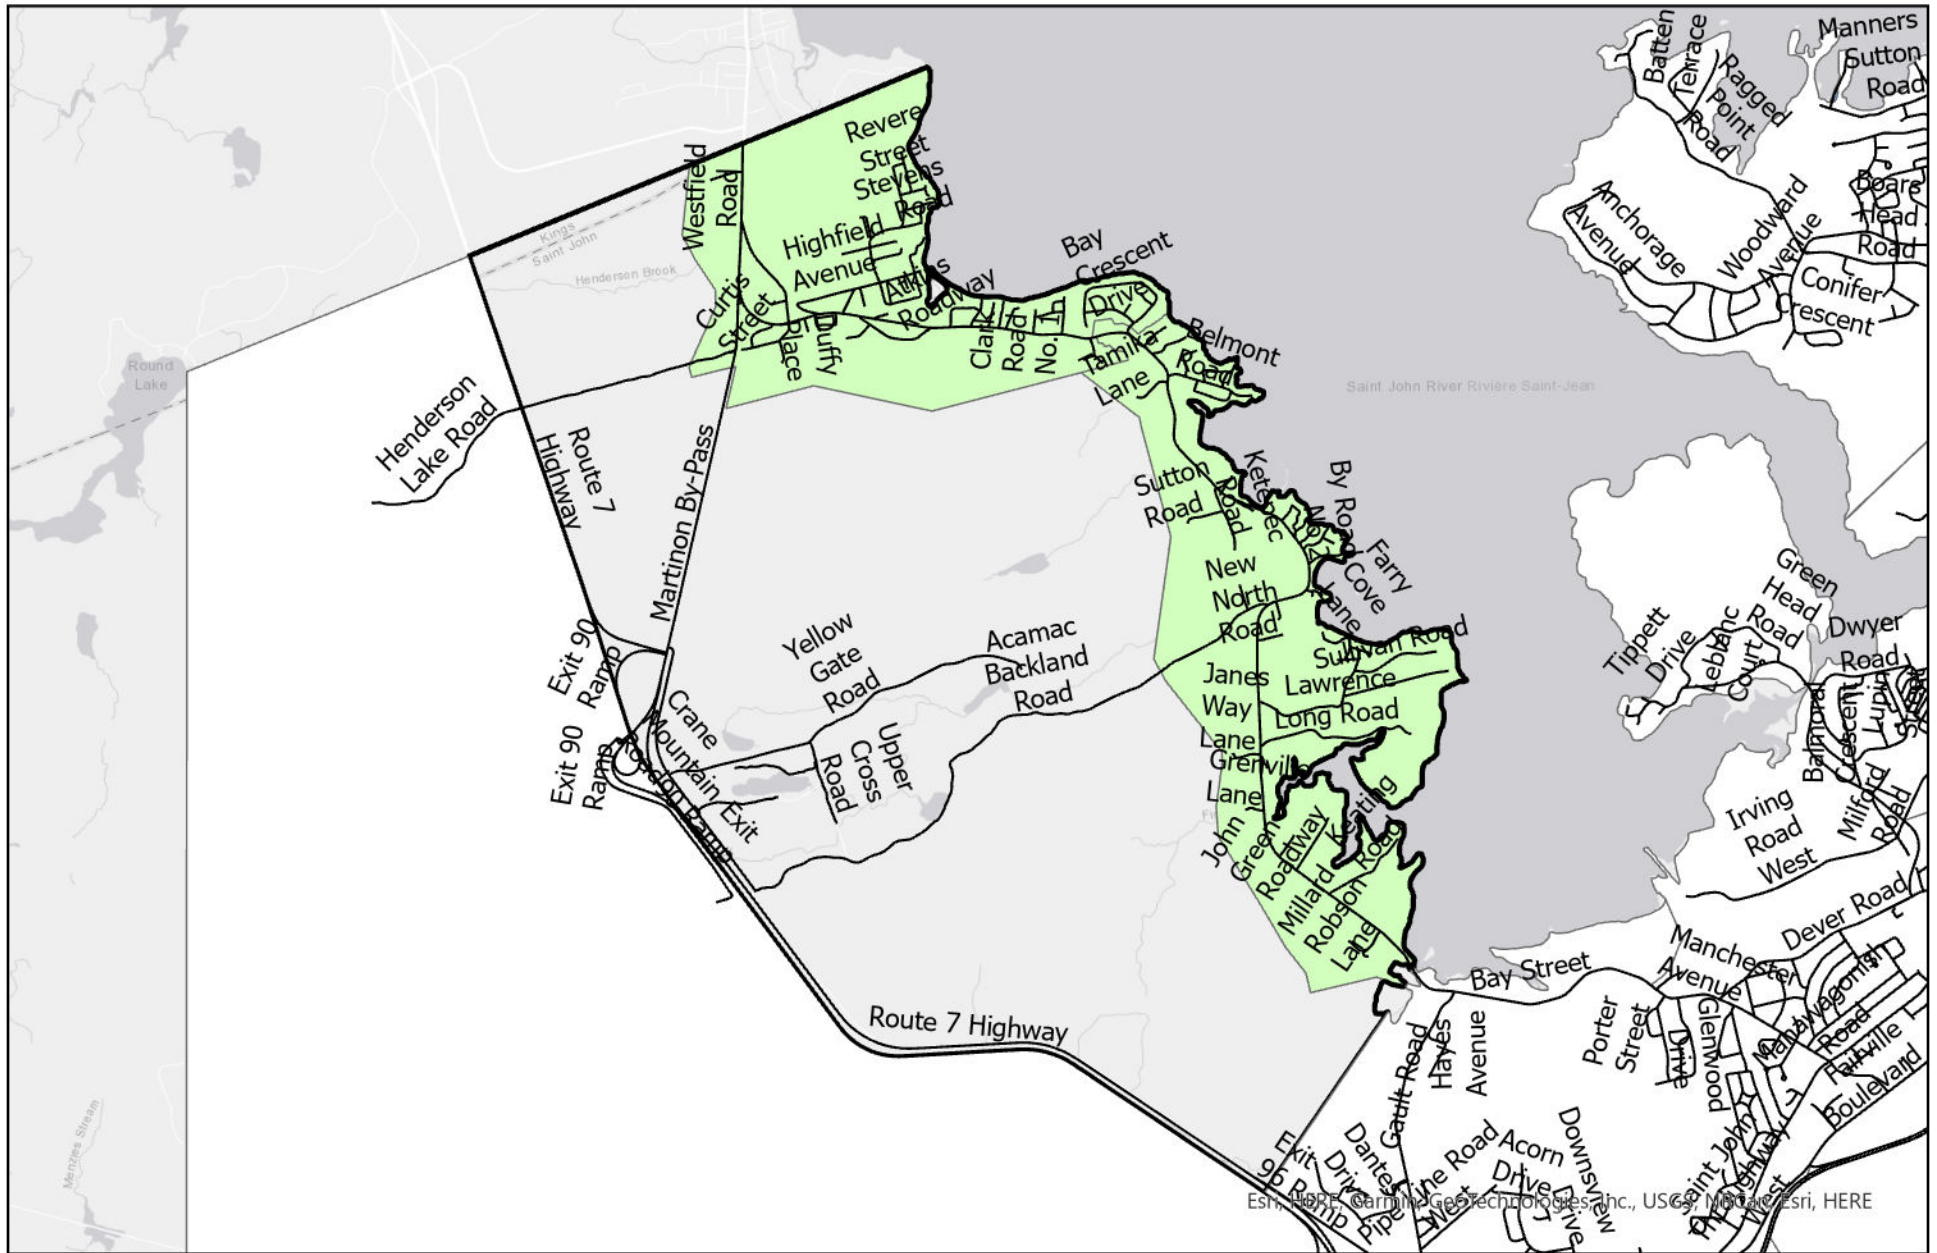

Saint John Recycling Collection: South Bay Neighbourhood

Collection Schedule