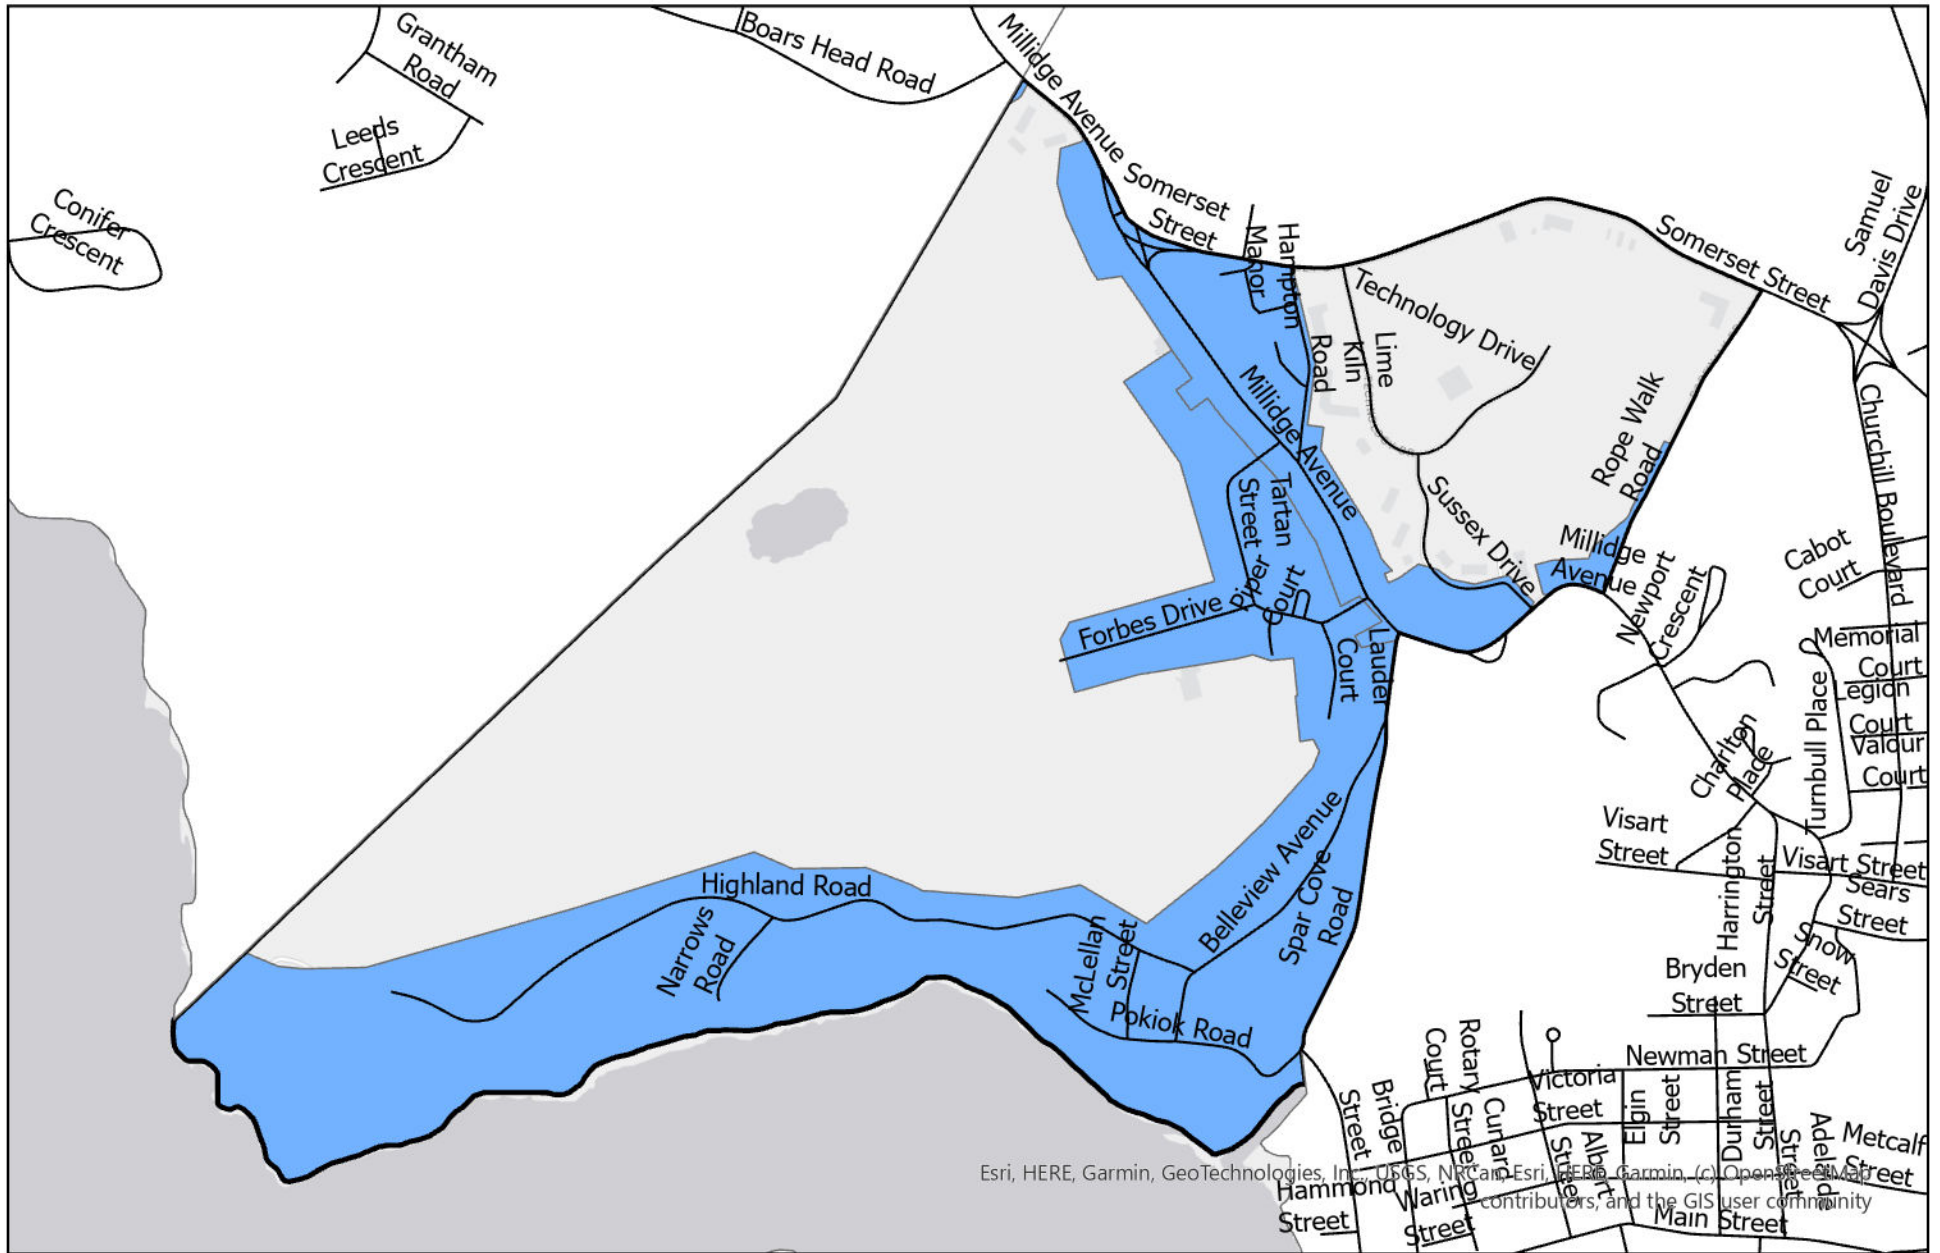

Saint John Recycling Collection: Red Head Neighbourhood

Esri, HERE, Garmin, GeoTechnologies, Inc., USGS, NRCan, Esri, HERE

Collection Schedule

Saint John Recycling Collection: Pokiok Neighbourhood

Esri, HERE, Garmin, GeoTechnologies, Inc., USGS, NRC, Esri, HERE, Garmin, (c) OpenStreetMap contributors, and the GIS user community