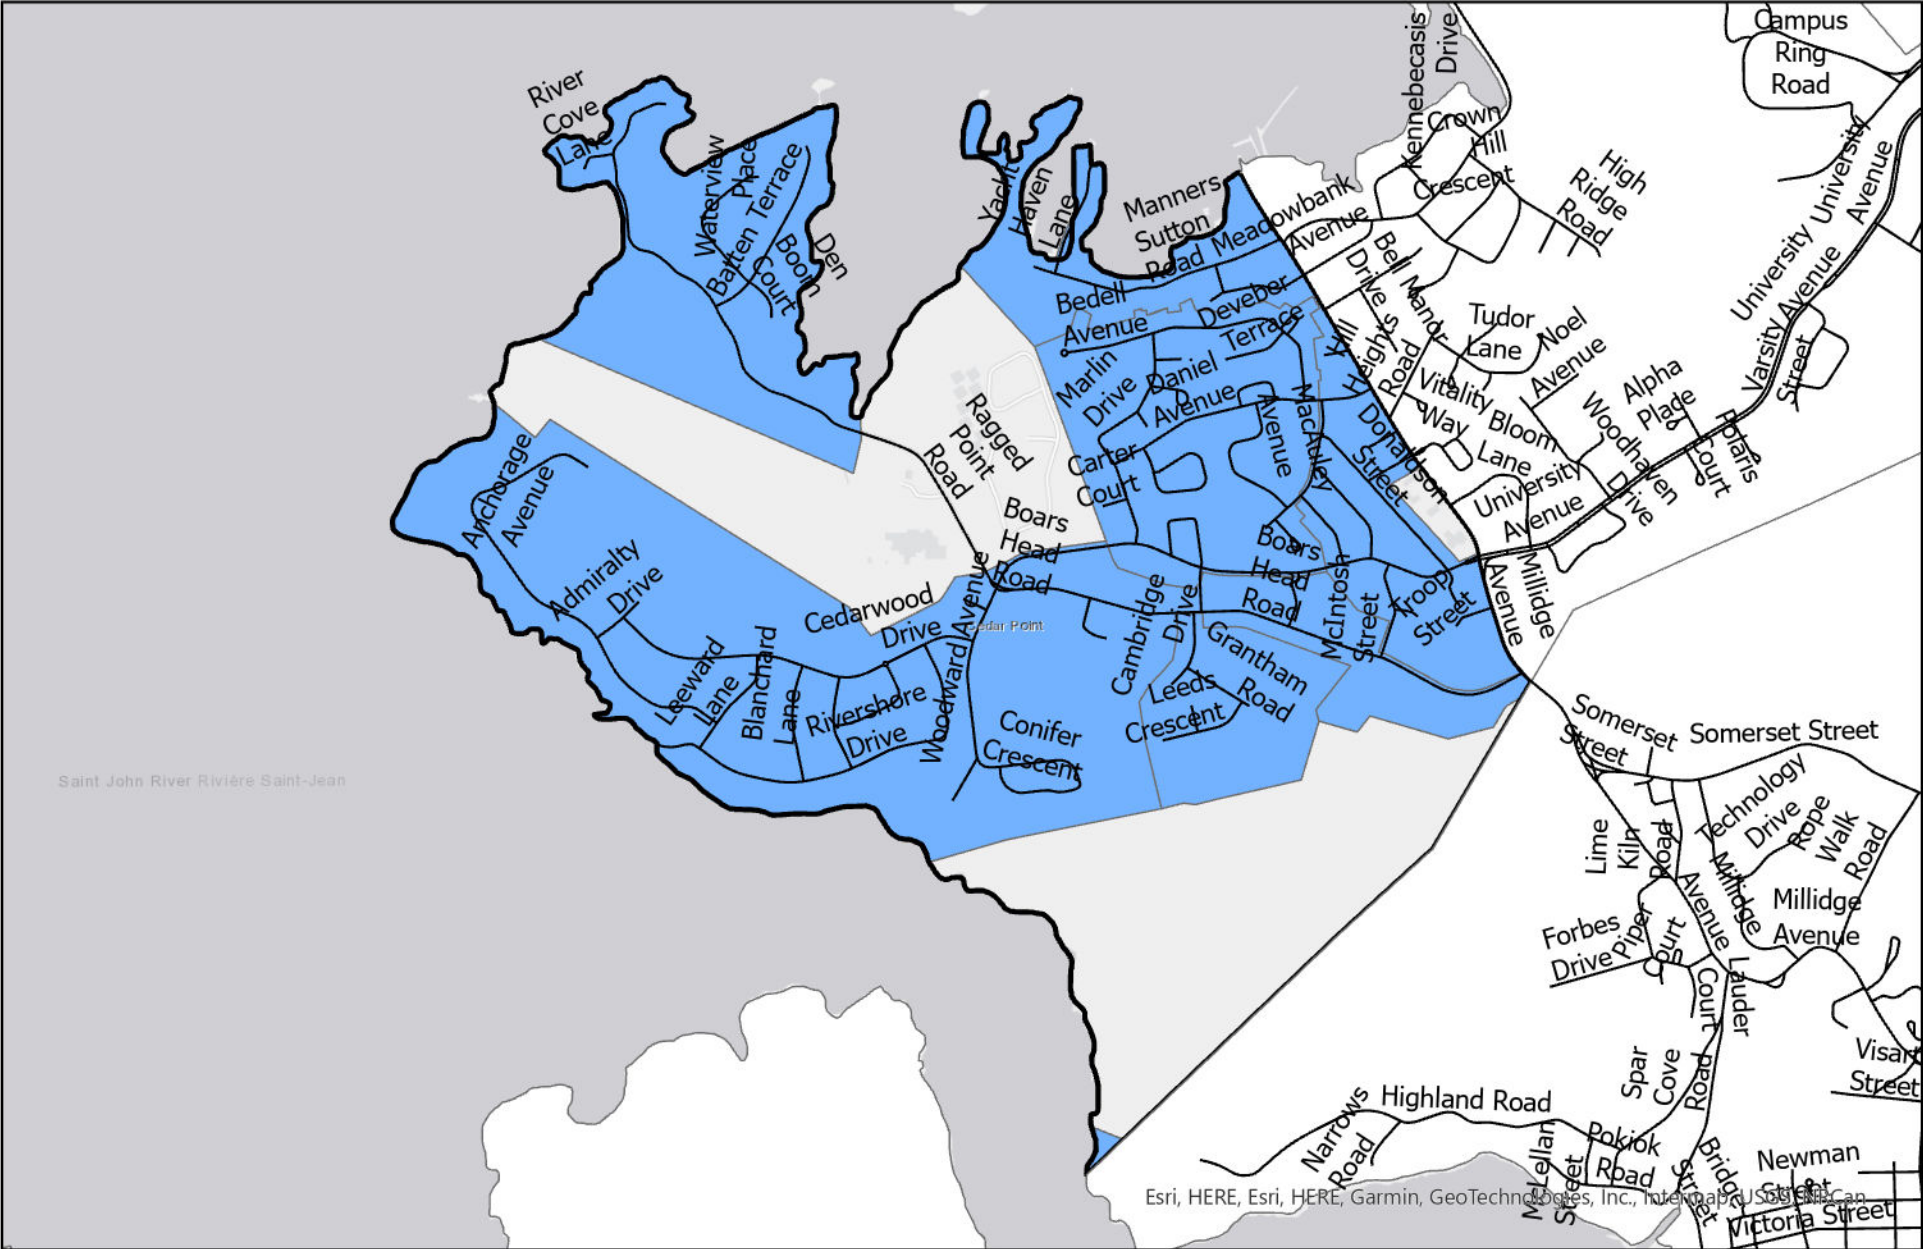

Saint John Recycling Collection: Cedar Point Neighbourhood

Collection Schedule

■ Monday Week 1	■ Wednesday Week 1	■ Thursday Week 2
■ Monday Week 2	■ Wednesday Week 2	■ Friday Week 1
■ Tuesday	■ Thursday Week 1	■ Friday Week 2