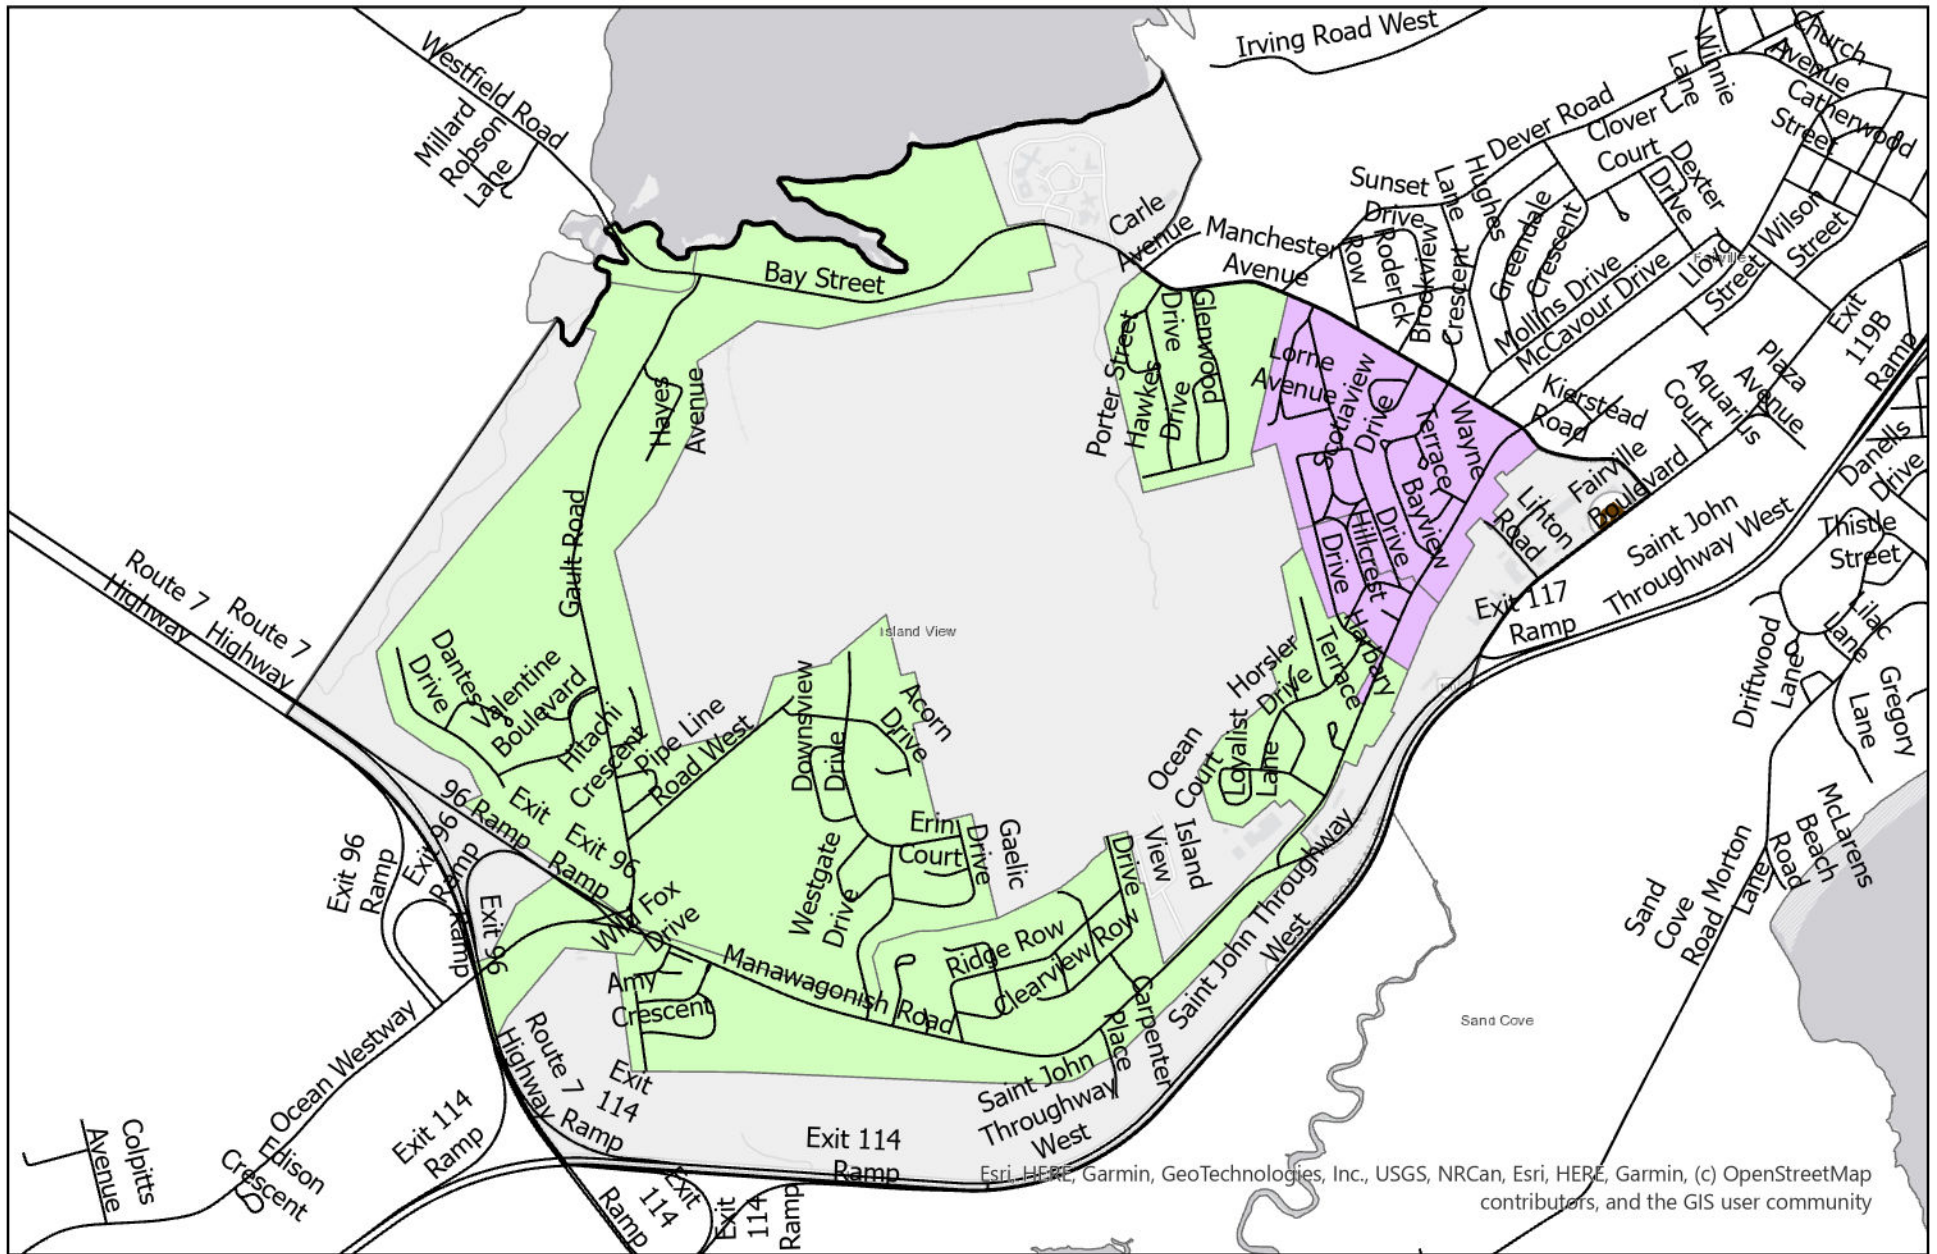

Saint John Recycling Collection: Island View Neighbourhood

Esri, HERE, Garmin, GeoTechnologies, Inc., USGS, NRCAN, Esri, HERE, Garmin, (c) OpenStreetMap contributors, and the GIS user community

Collection Schedule

■ Monday Week 1	■ Wednesday Week 1	■ Thursday Week 2
■ Monday Week 2	■ Wednesday Week 2	■ Friday Week 1
■ Tuesday	■ Thursday Week 1	■ Friday Week 2