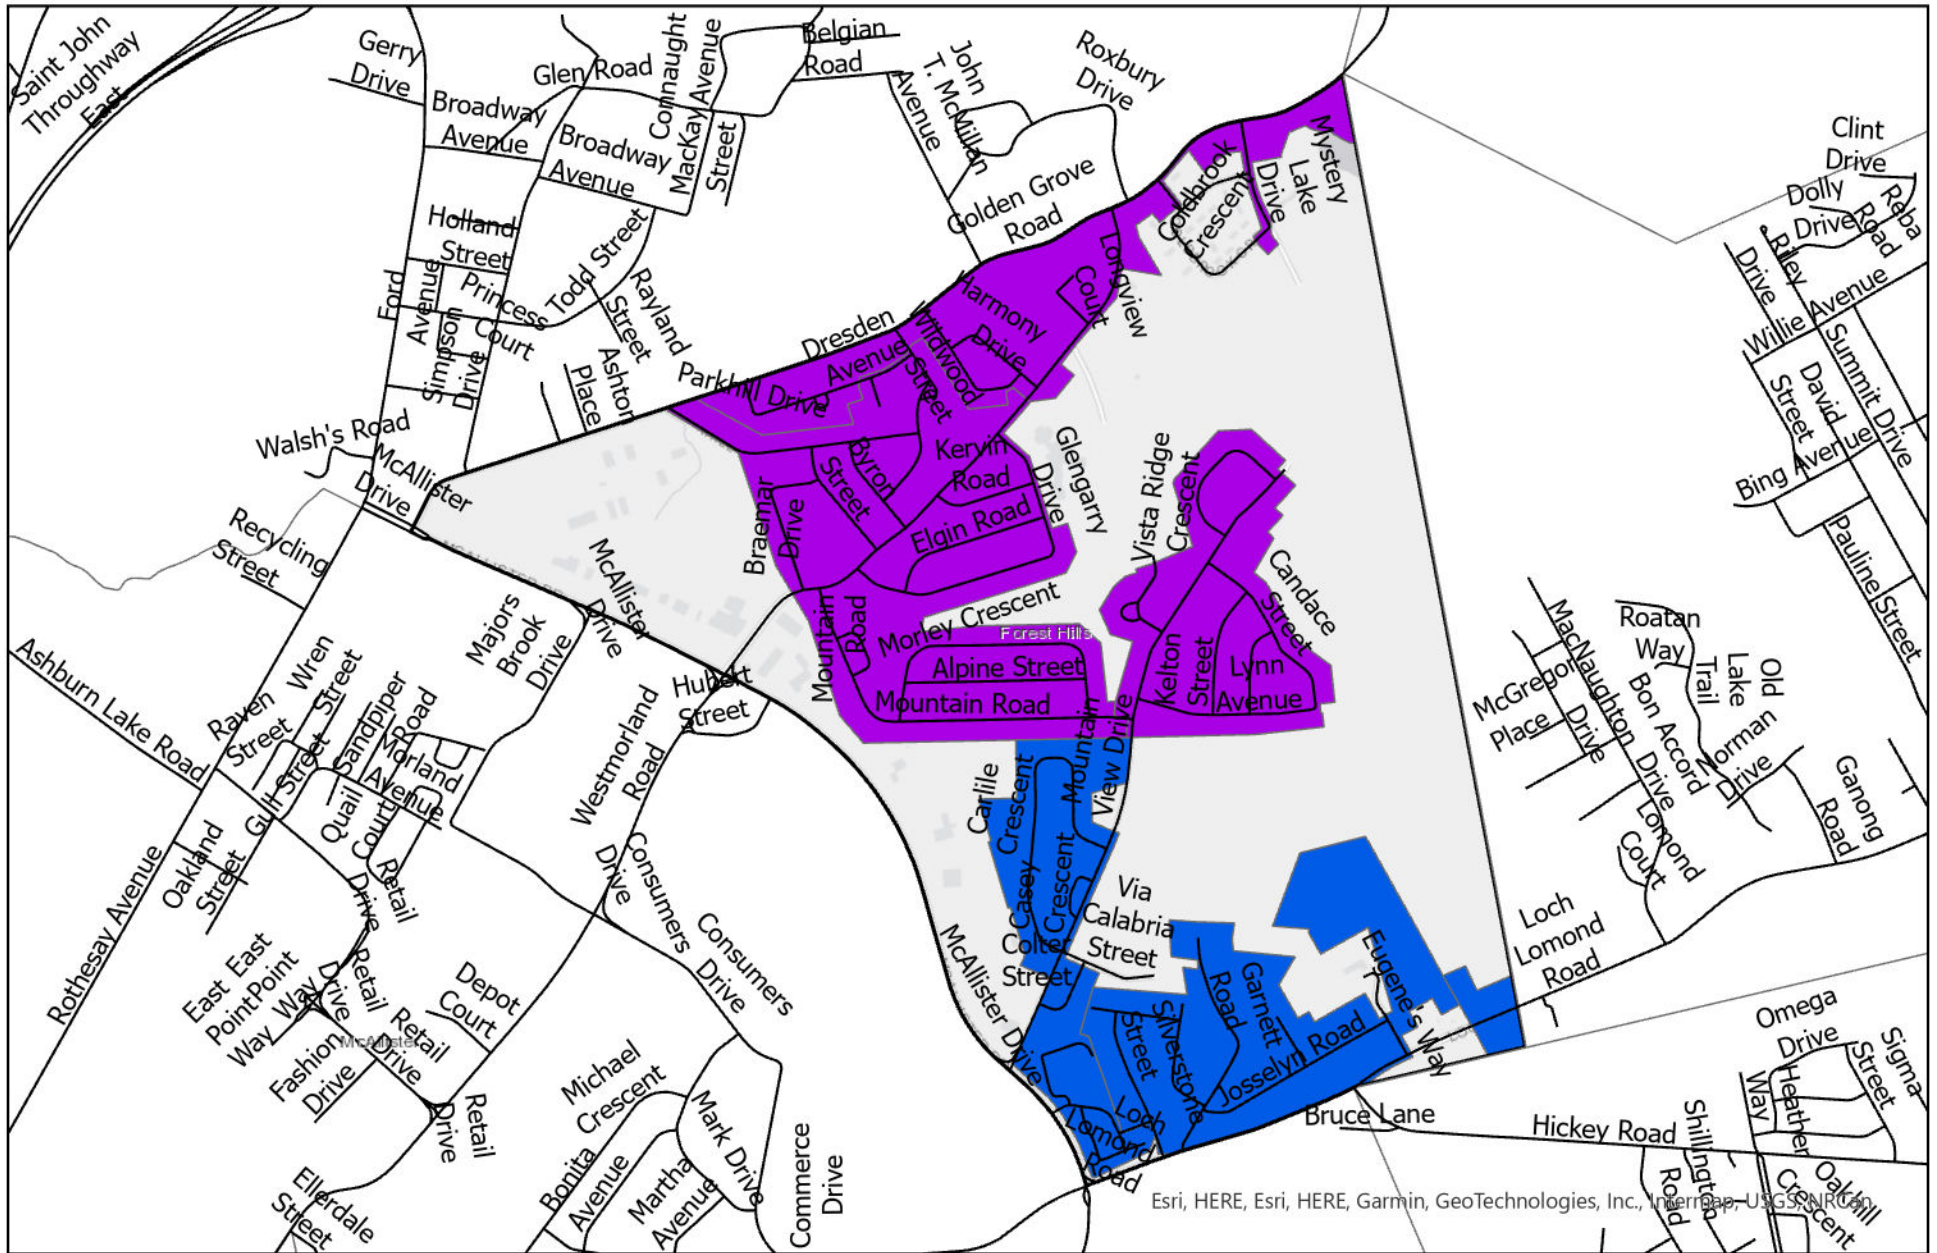

Saint John Recycling Collection: Forest Hills Neighbourhood

Collection Schedule

■ Monday Week 1	■ Wednesday Week 1	■ Thursday Week 2
■ Monday Week 2	■ Wednesday Week 2	■ Friday Week 1
■ Tuesday	■ Thursday Week 1	■ Friday Week 2