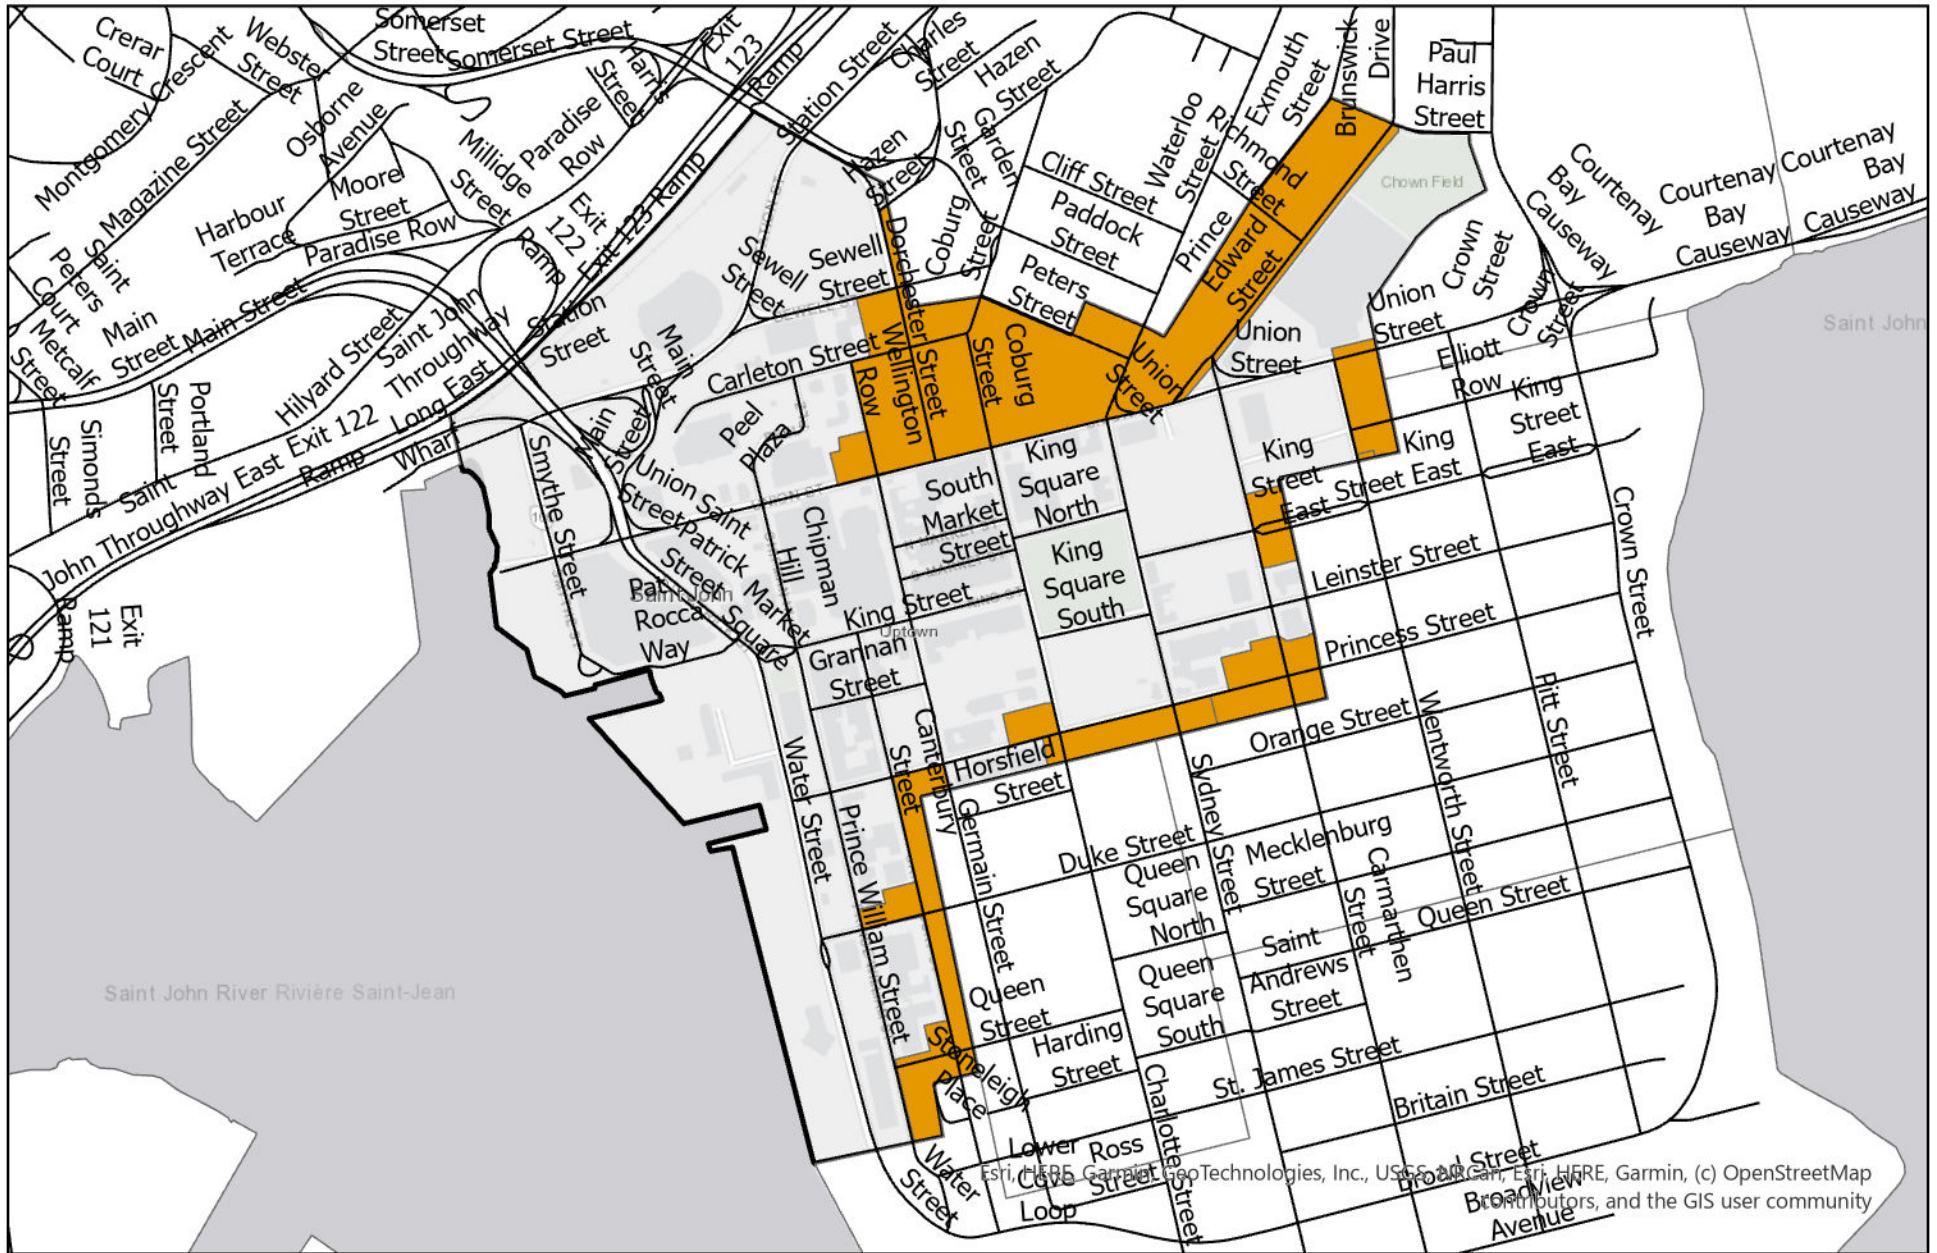

Saint John Recycling Collection: Uptown Neighbourhood

Collection Schedule

■ Monday Week 1	■ Wednesday Week 1	■ Thursday Week 2
■ Monday Week 2	■ Wednesday Week 2	■ Friday Week 1
■ Tuesday	■ Thursday Week 1	■ Friday Week 2

Esri, HERE, Garmin, GeoTechnologies, Inc., USGS, AeroMap, Esri, HERE, Garmin, (c) OpenStreetMap contributors, and the GIS user community