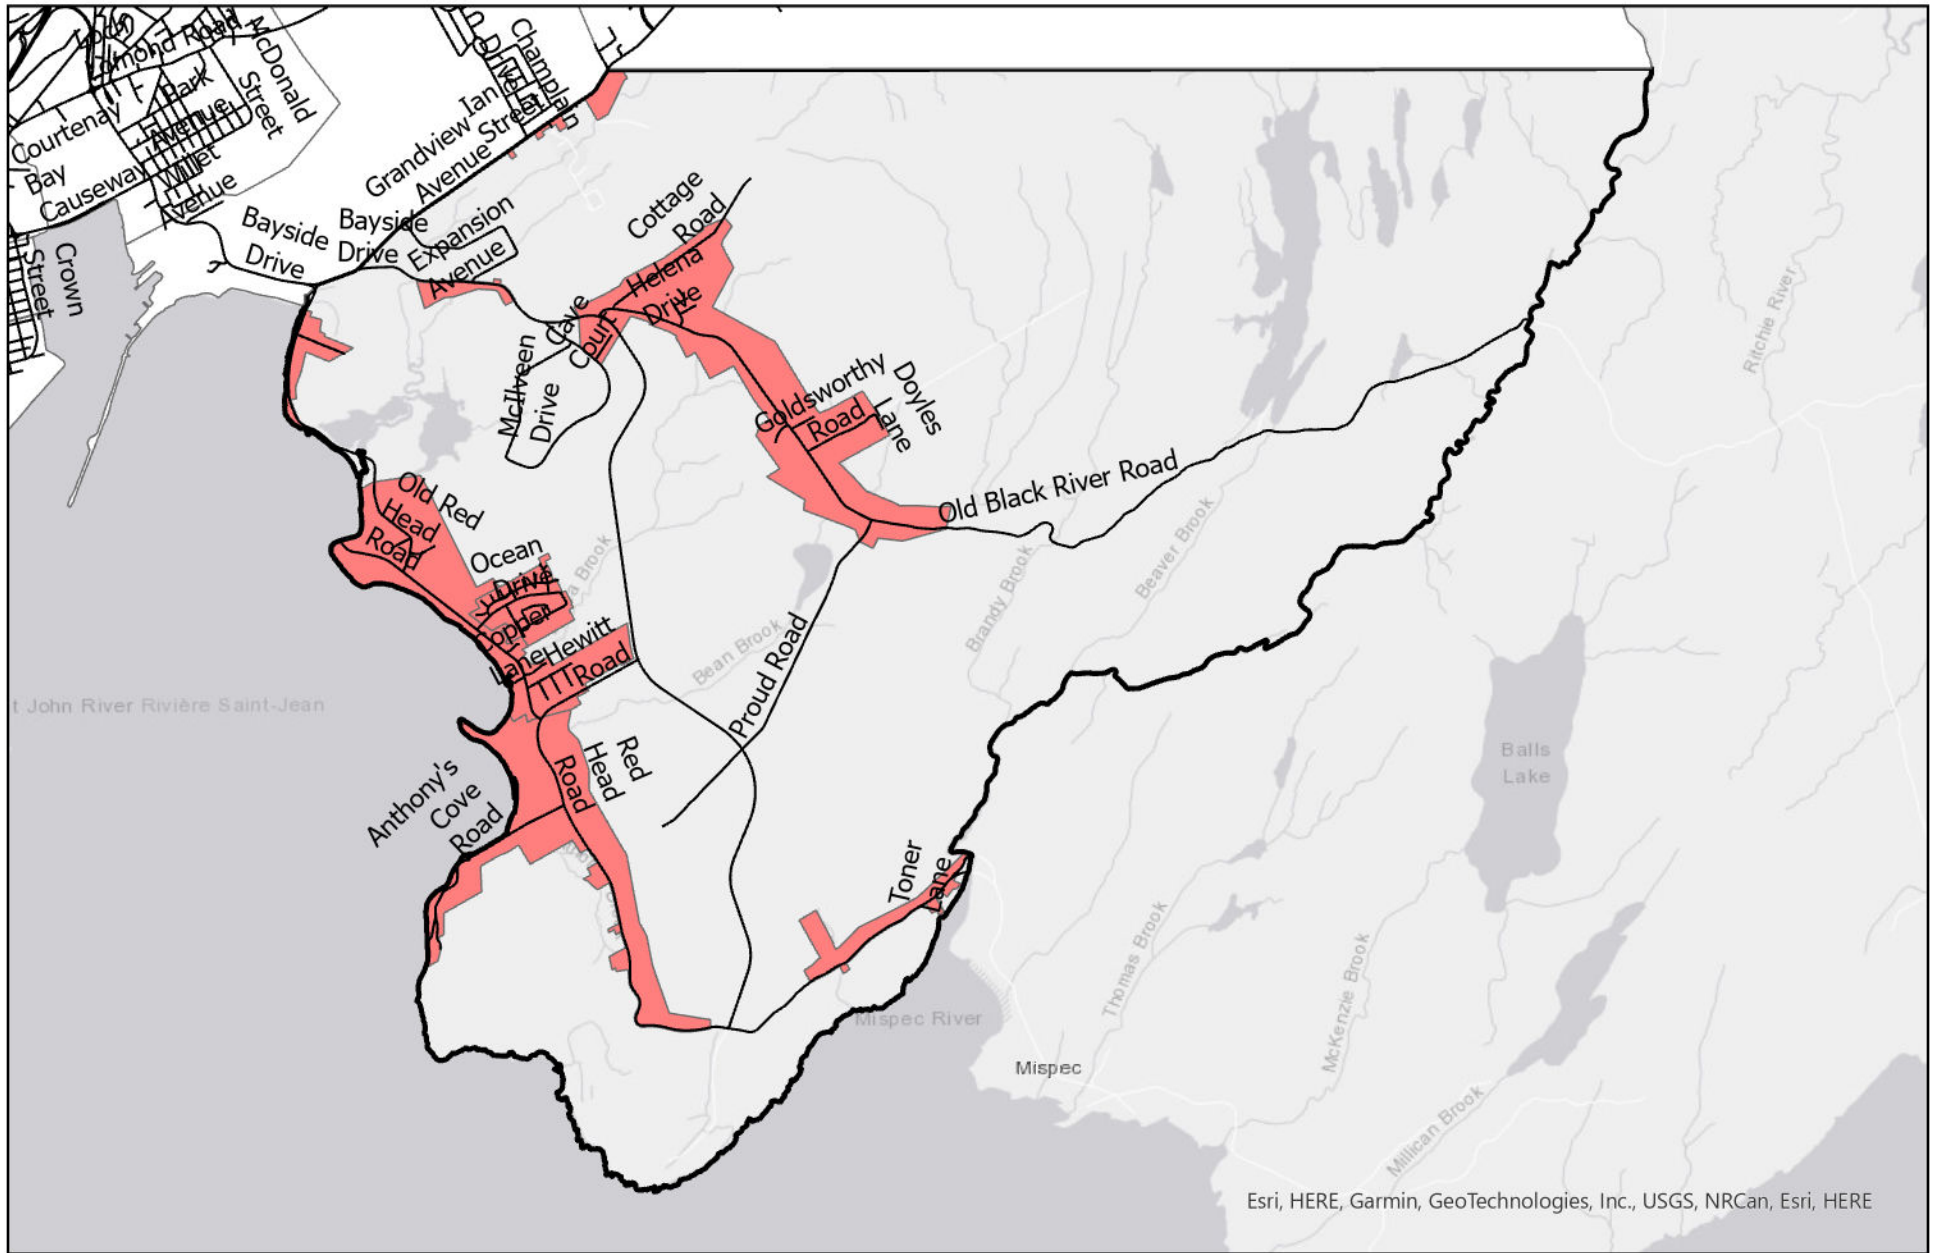

Saint John Recycling Collection: Red Head Neighbourhood

Esri, HERE, Garmin, GeoTechnologies, Inc., USGS, NRCan, Esri, HERE

Collection Schedule