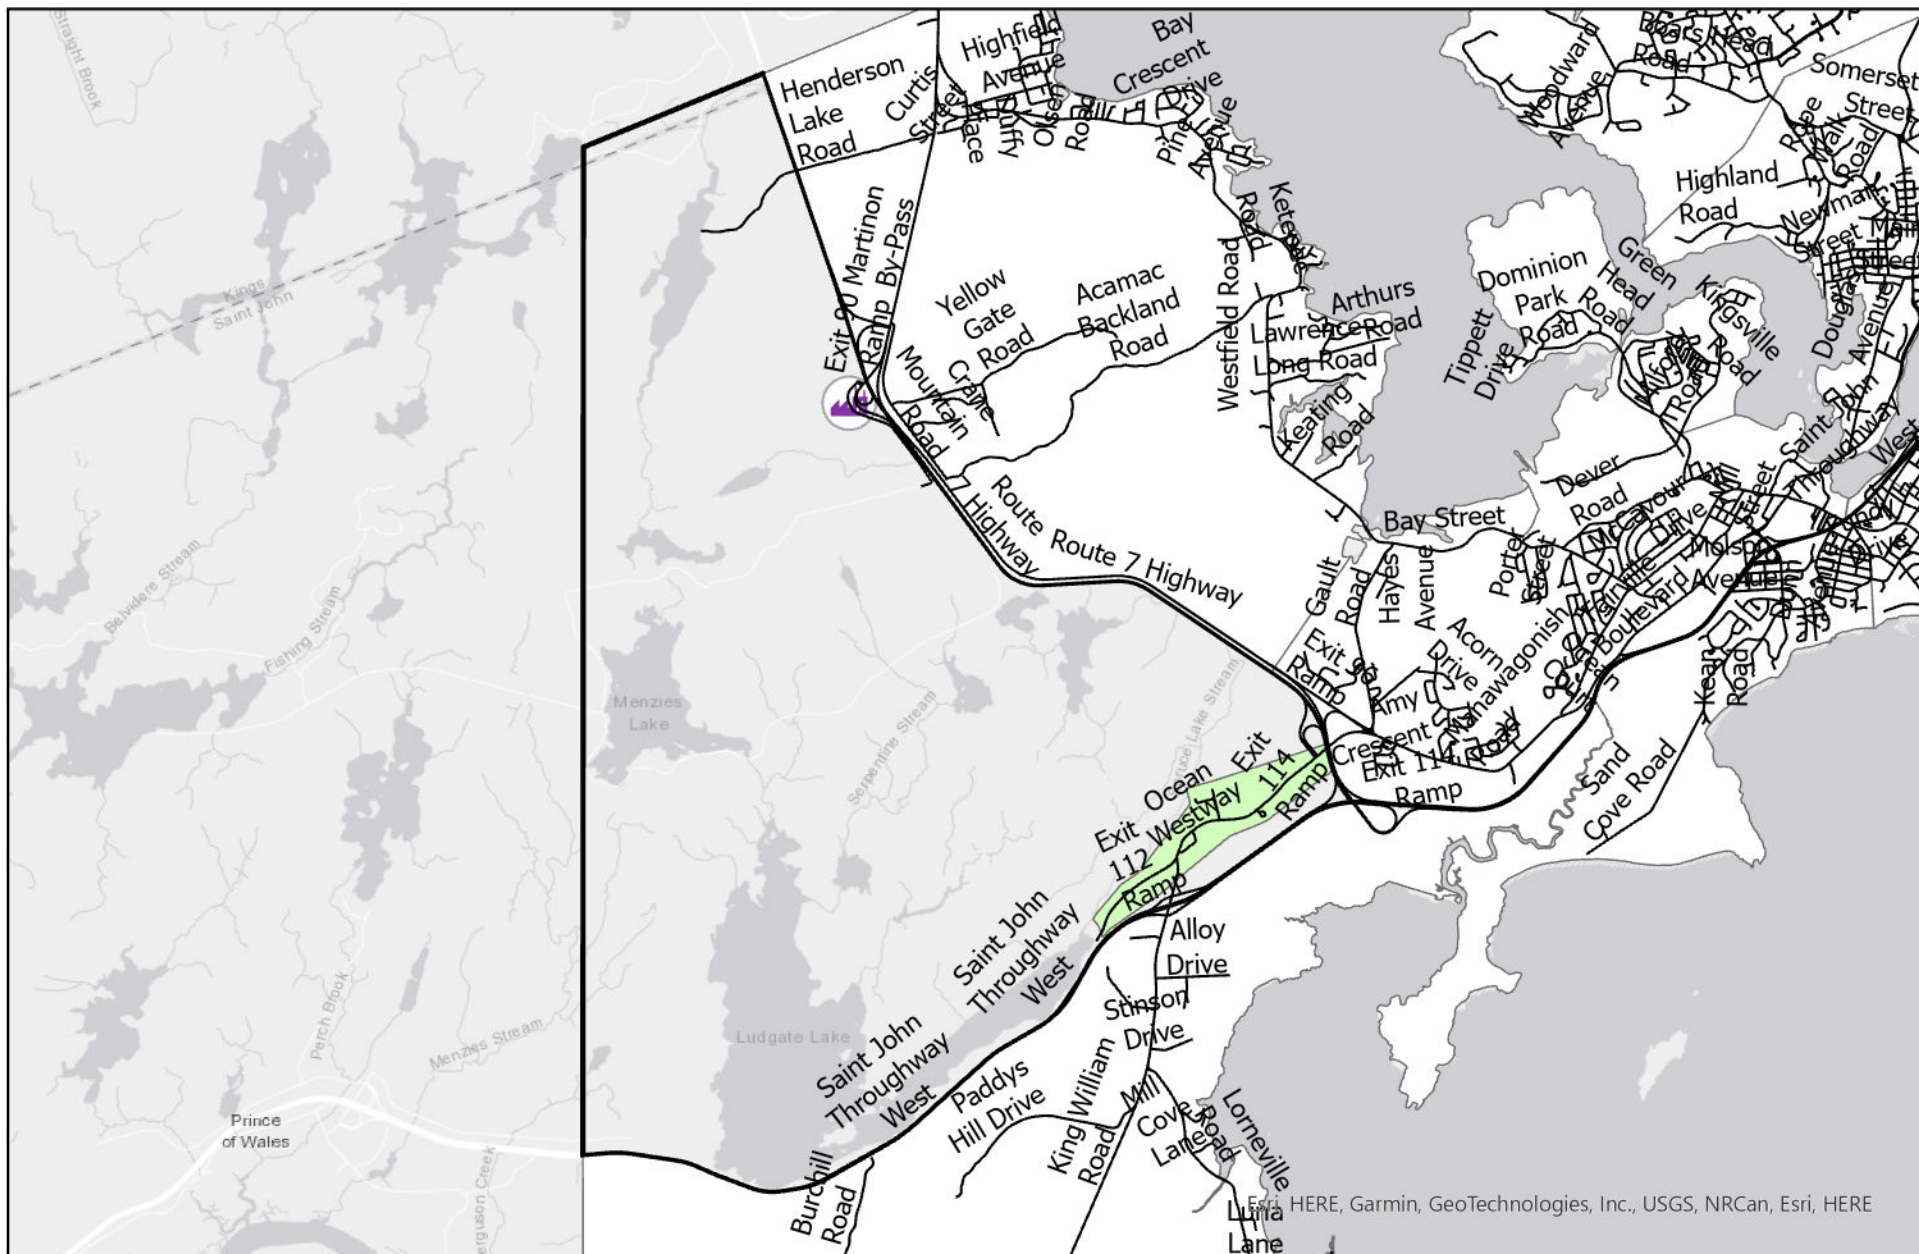

Saint John Recycling Collection: Ocean Westway Neighbourhood

Collection Schedule

■ Monday Week 1	■ Wednesday Week 1	■ Thursday Week 2
■ Monday Week 2	■ Wednesday Week 2	■ Friday Week 1
■ Tuesday	■ Thursday Week 1	■ Friday Week 2