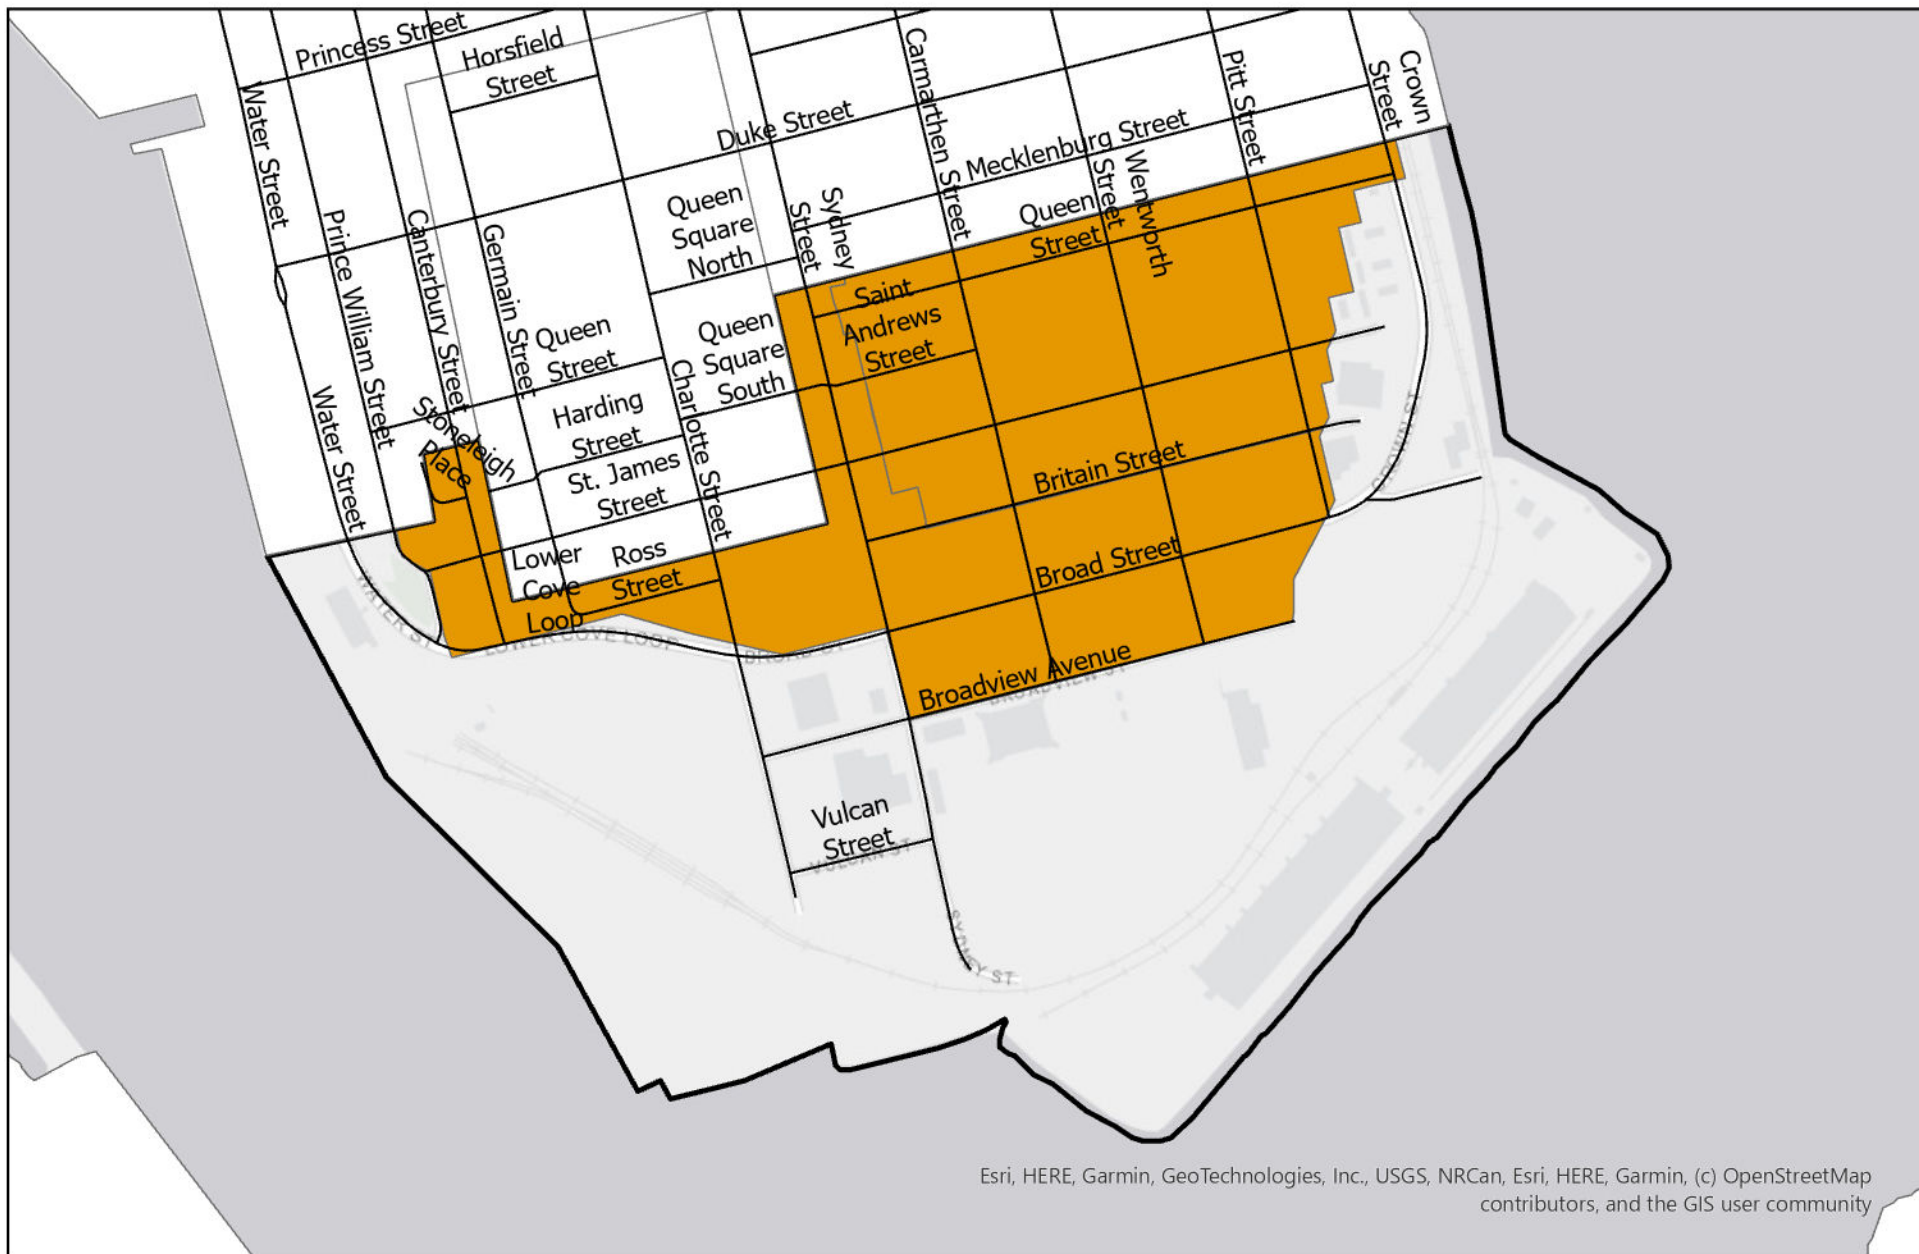

Saint John Recycling Collection: Broad Street Neighbourhood

Collection Schedule