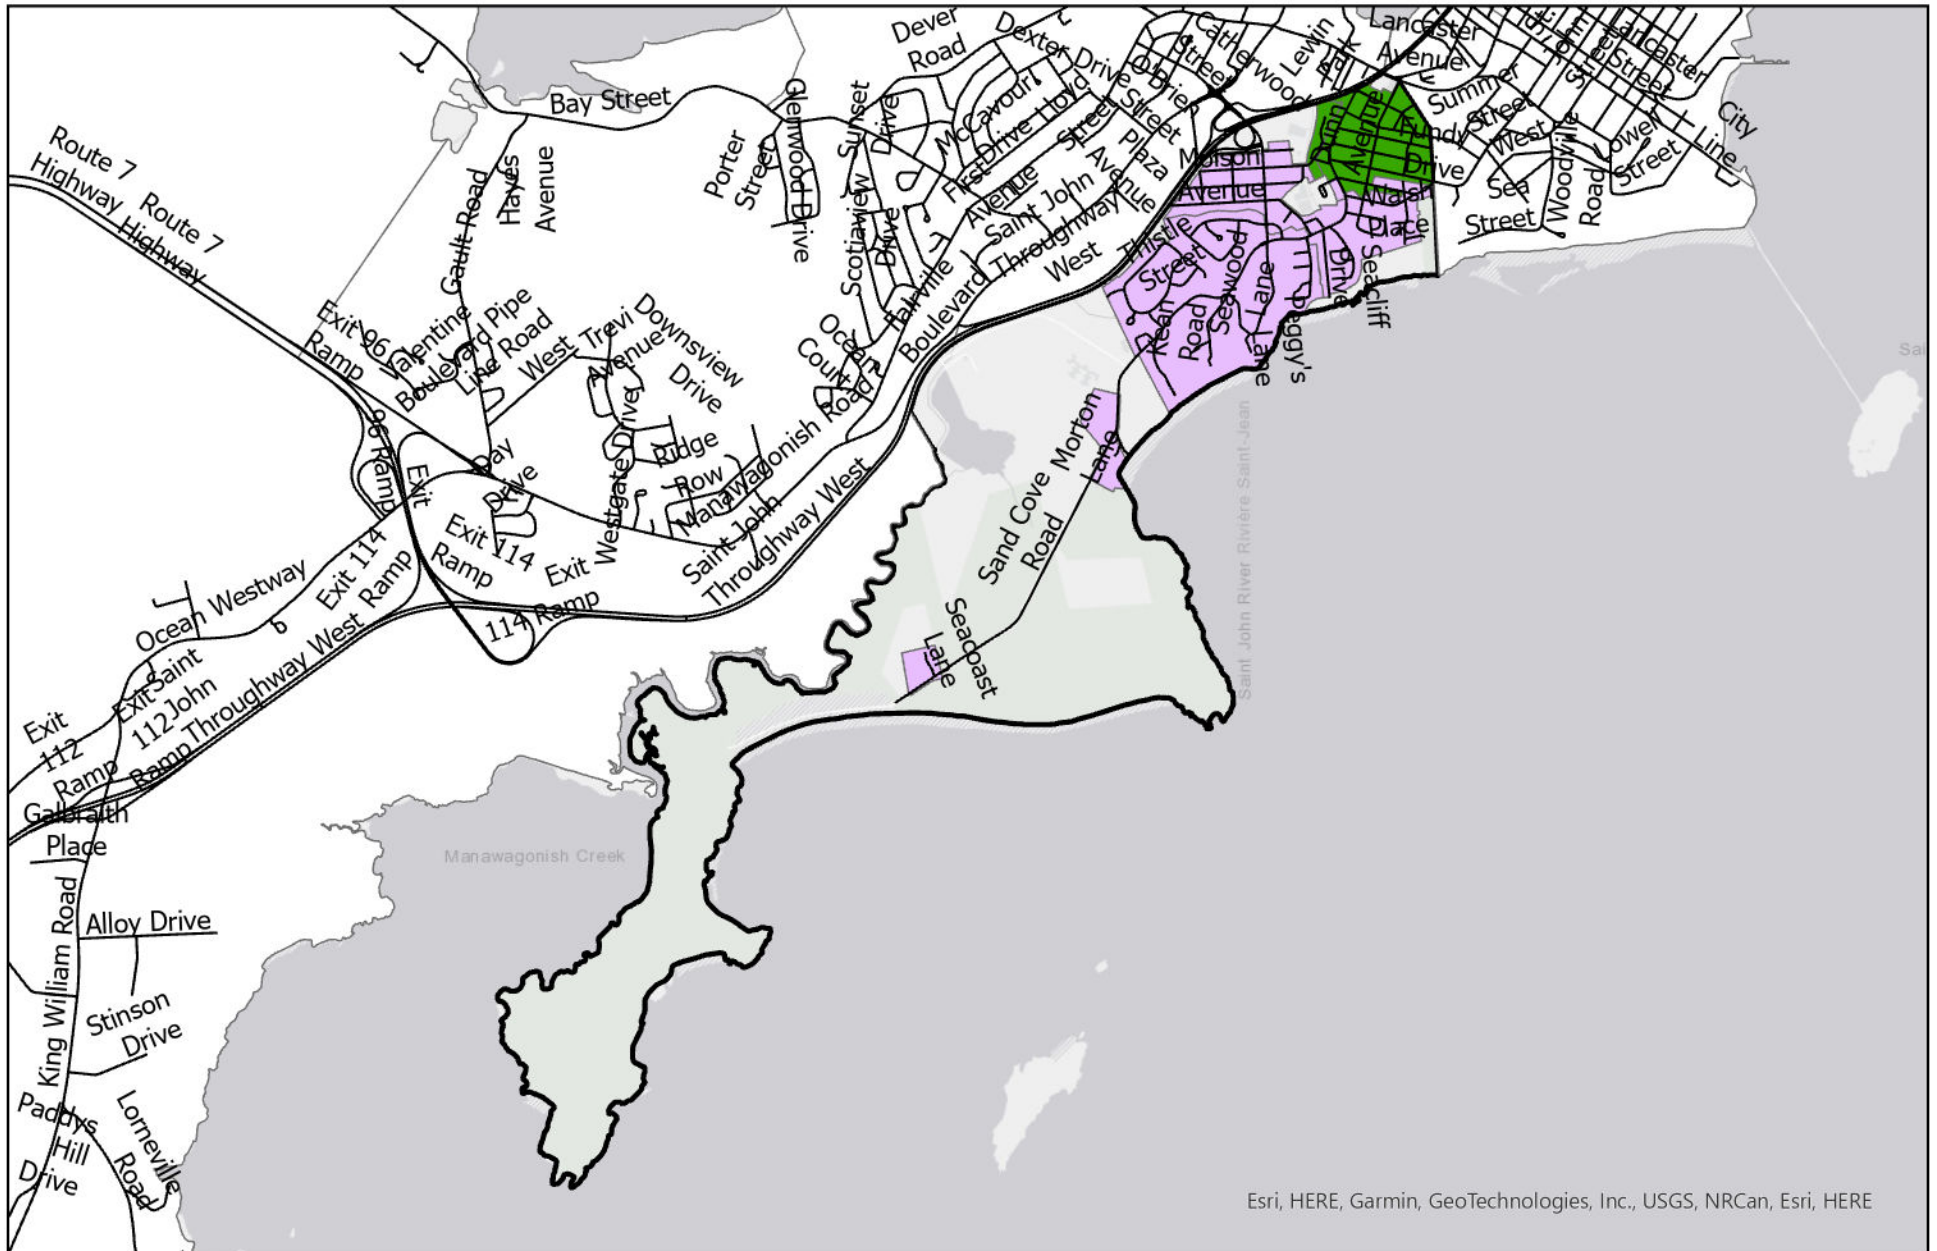

Saint John Recycling Collection: Lorneville Neighbourhood

Esri, HERE, Garmin, GeoTechnologies, Inc., USGS, NRCAN, Esri, HERE

Collection Schedule

Saint John Recycling Collection: Sand Cove Neighbourhood

Esri, HERE, Garmin, GeoTechnologies, Inc., USGS, NRCan, Esri, HERE