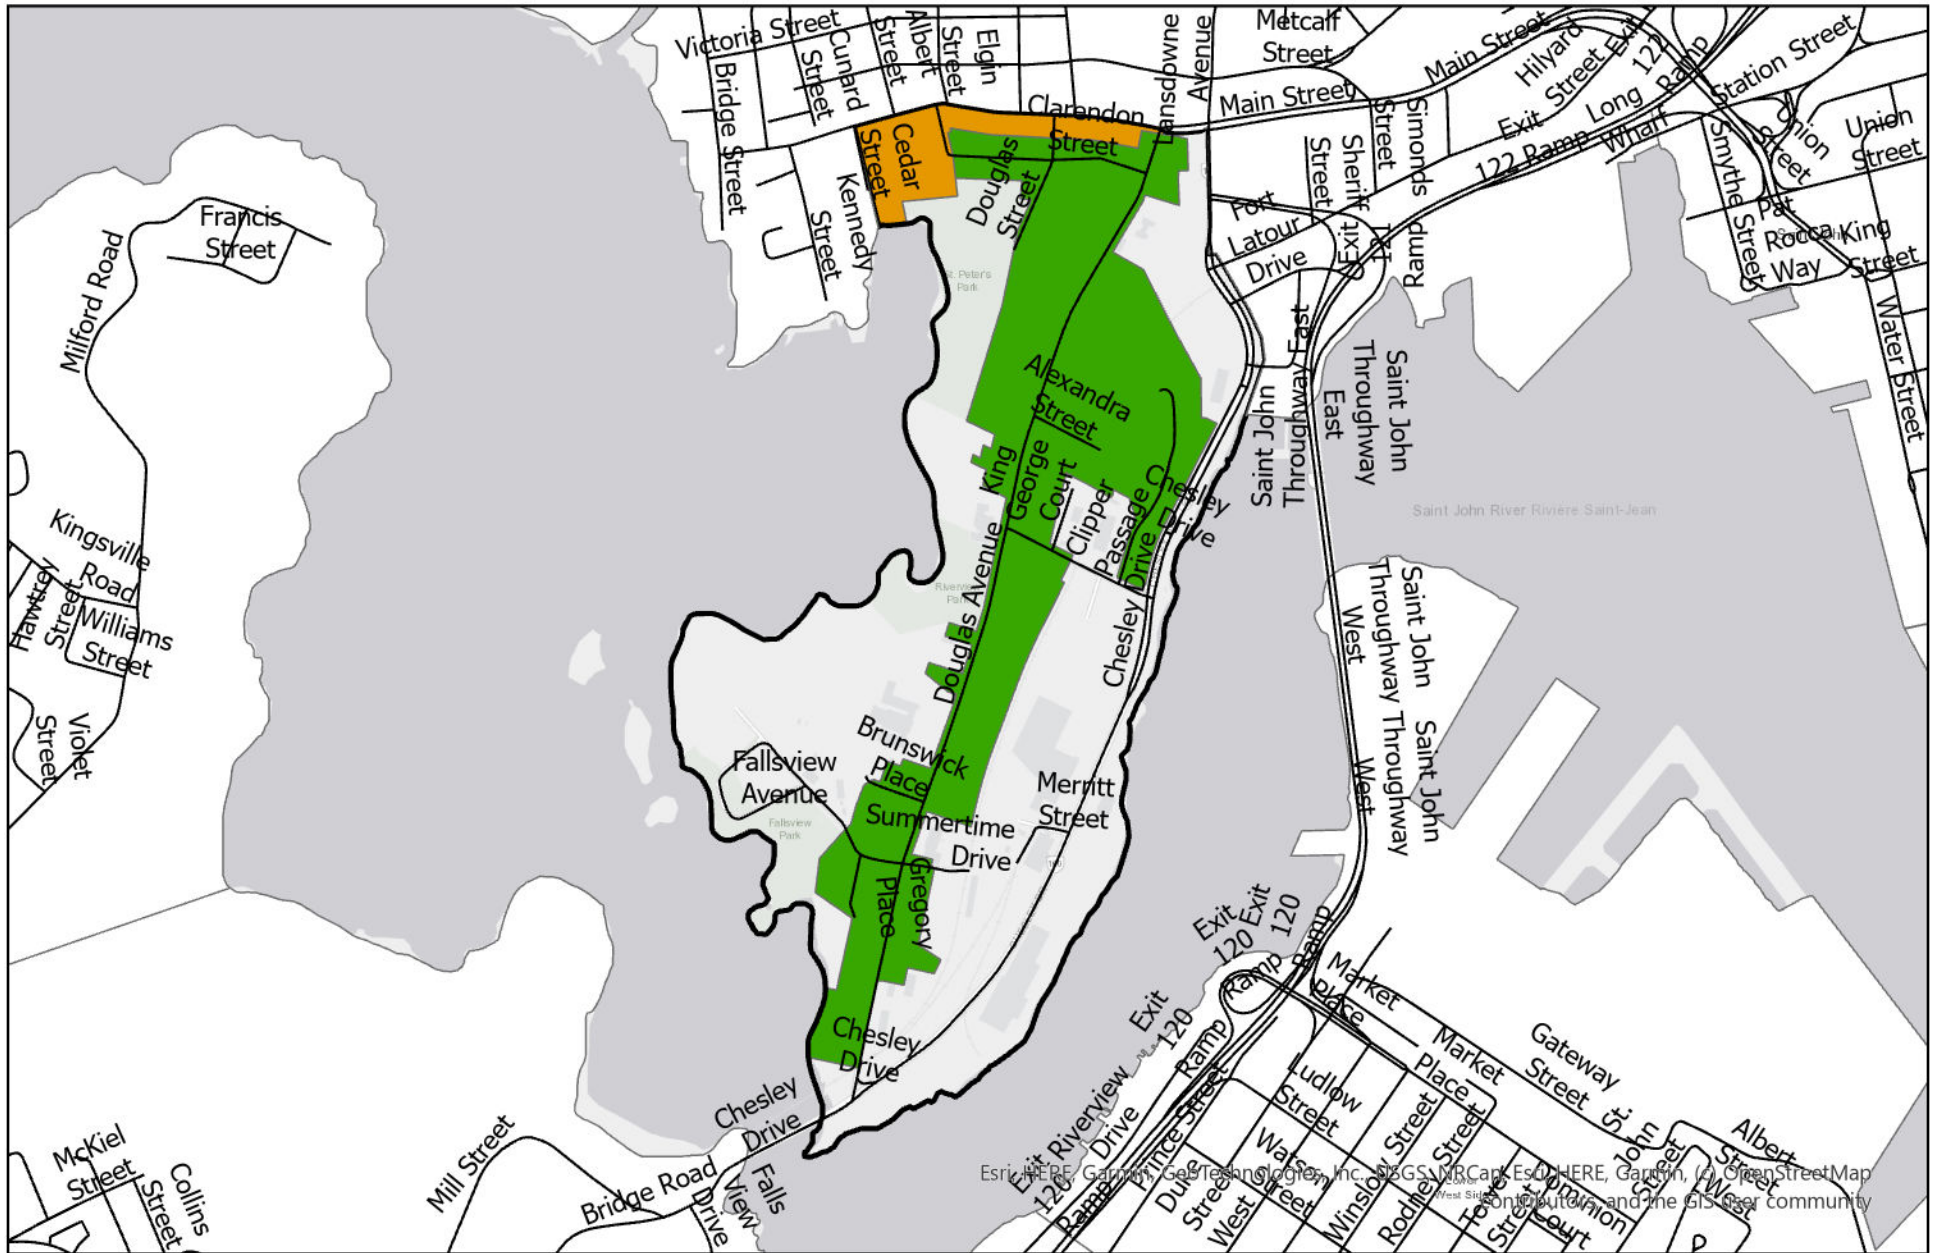

Saint John Recycling Collection: Douglas Avenue Neighbourhood

Collection Schedule