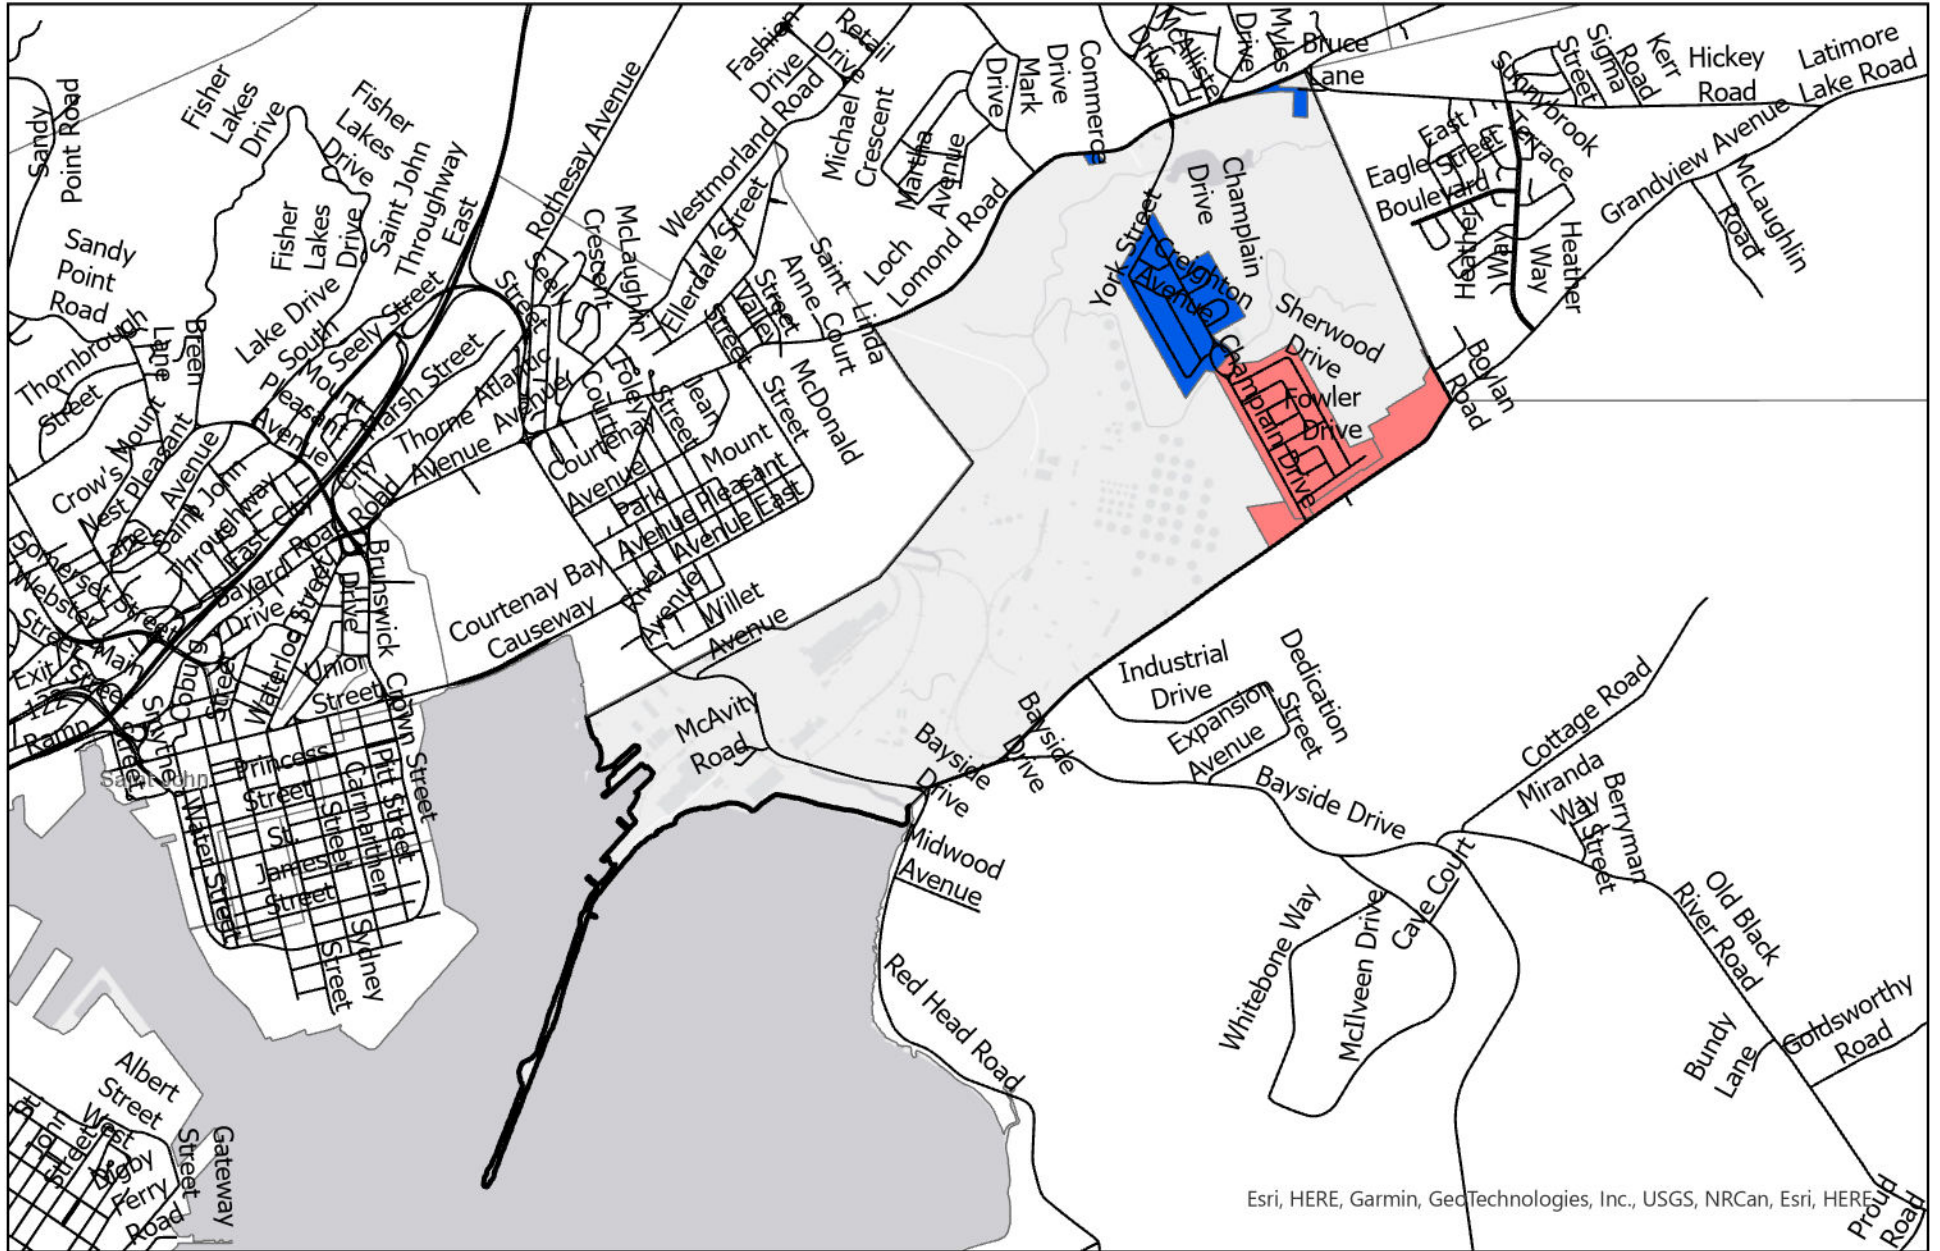

Saint John Recycling Collection: Champlain Heights Neighbourhood

Esri, HERE, Garmin, GeoTechnologies, Inc., USGS, NRCan, Esri, HERE

Collection Schedule

■ Monday Week 1	■ Wednesday Week 1	■ Thursday Week 2
■ Monday Week 2	■ Wednesday Week 2	■ Friday Week 1
■ Tuesday	■ Thursday Week 1	■ Friday Week 2