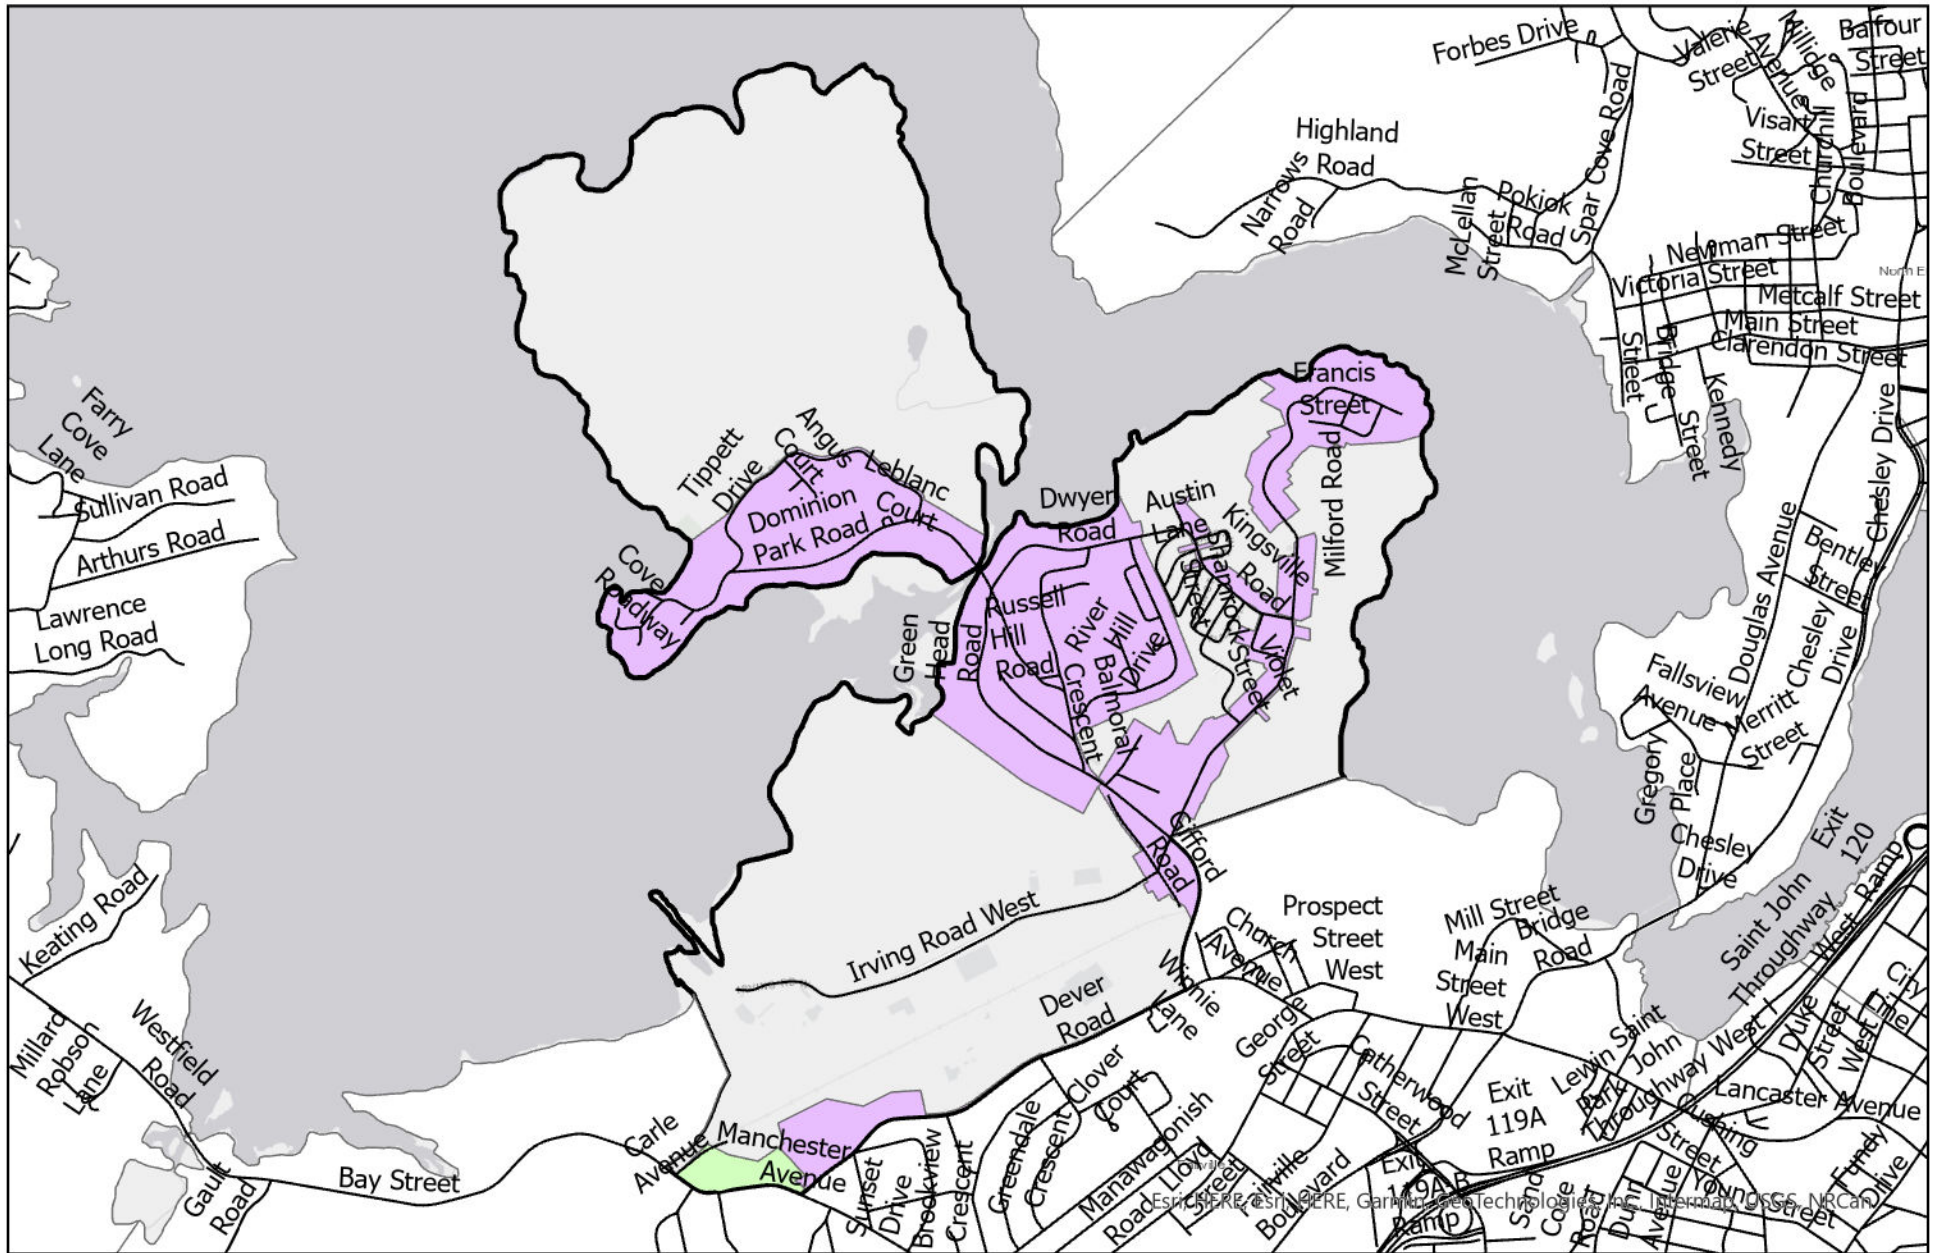

Saint John Recycling Collection: Milford-Randolph Neighbourhood

Collection Schedule

- Monday Week 1
- Wednesday Week 1
- Thursday Week 2
- Monday Week 2
- Wednesday Week 2
- Friday Week 1
- Tuesday
- Thursday Week 1
- Friday Week 2