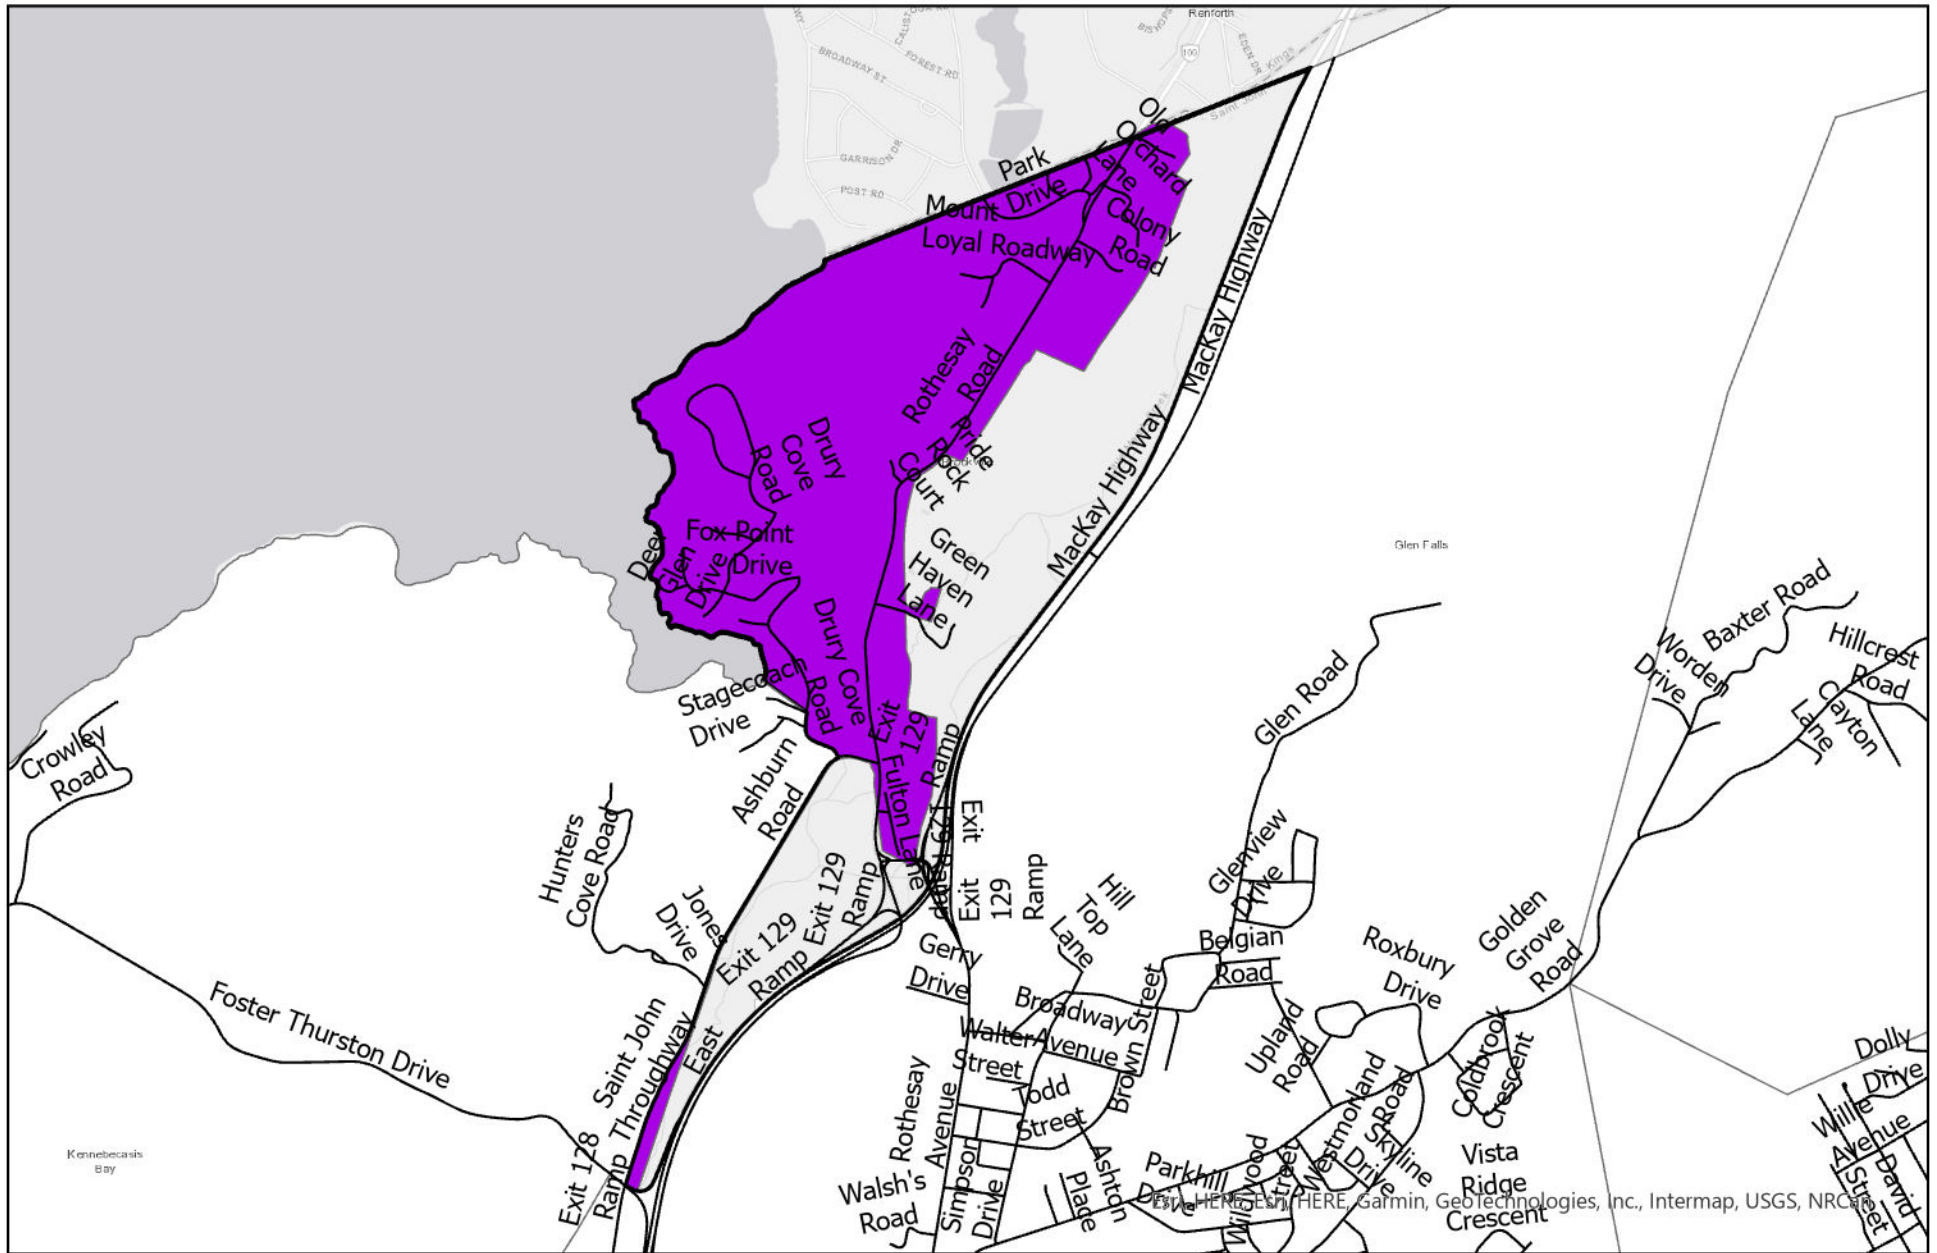

Saint John Recycling Collection: Brookville Neighbourhood

Collection Schedule

■ Monday Week 1	■ Wednesday Week 1	■ Thursday Week 2
■ Monday Week 2	■ Wednesday Week 2	■ Friday Week 1
■ Tuesday	■ Thursday Week 1	■ Friday Week 2