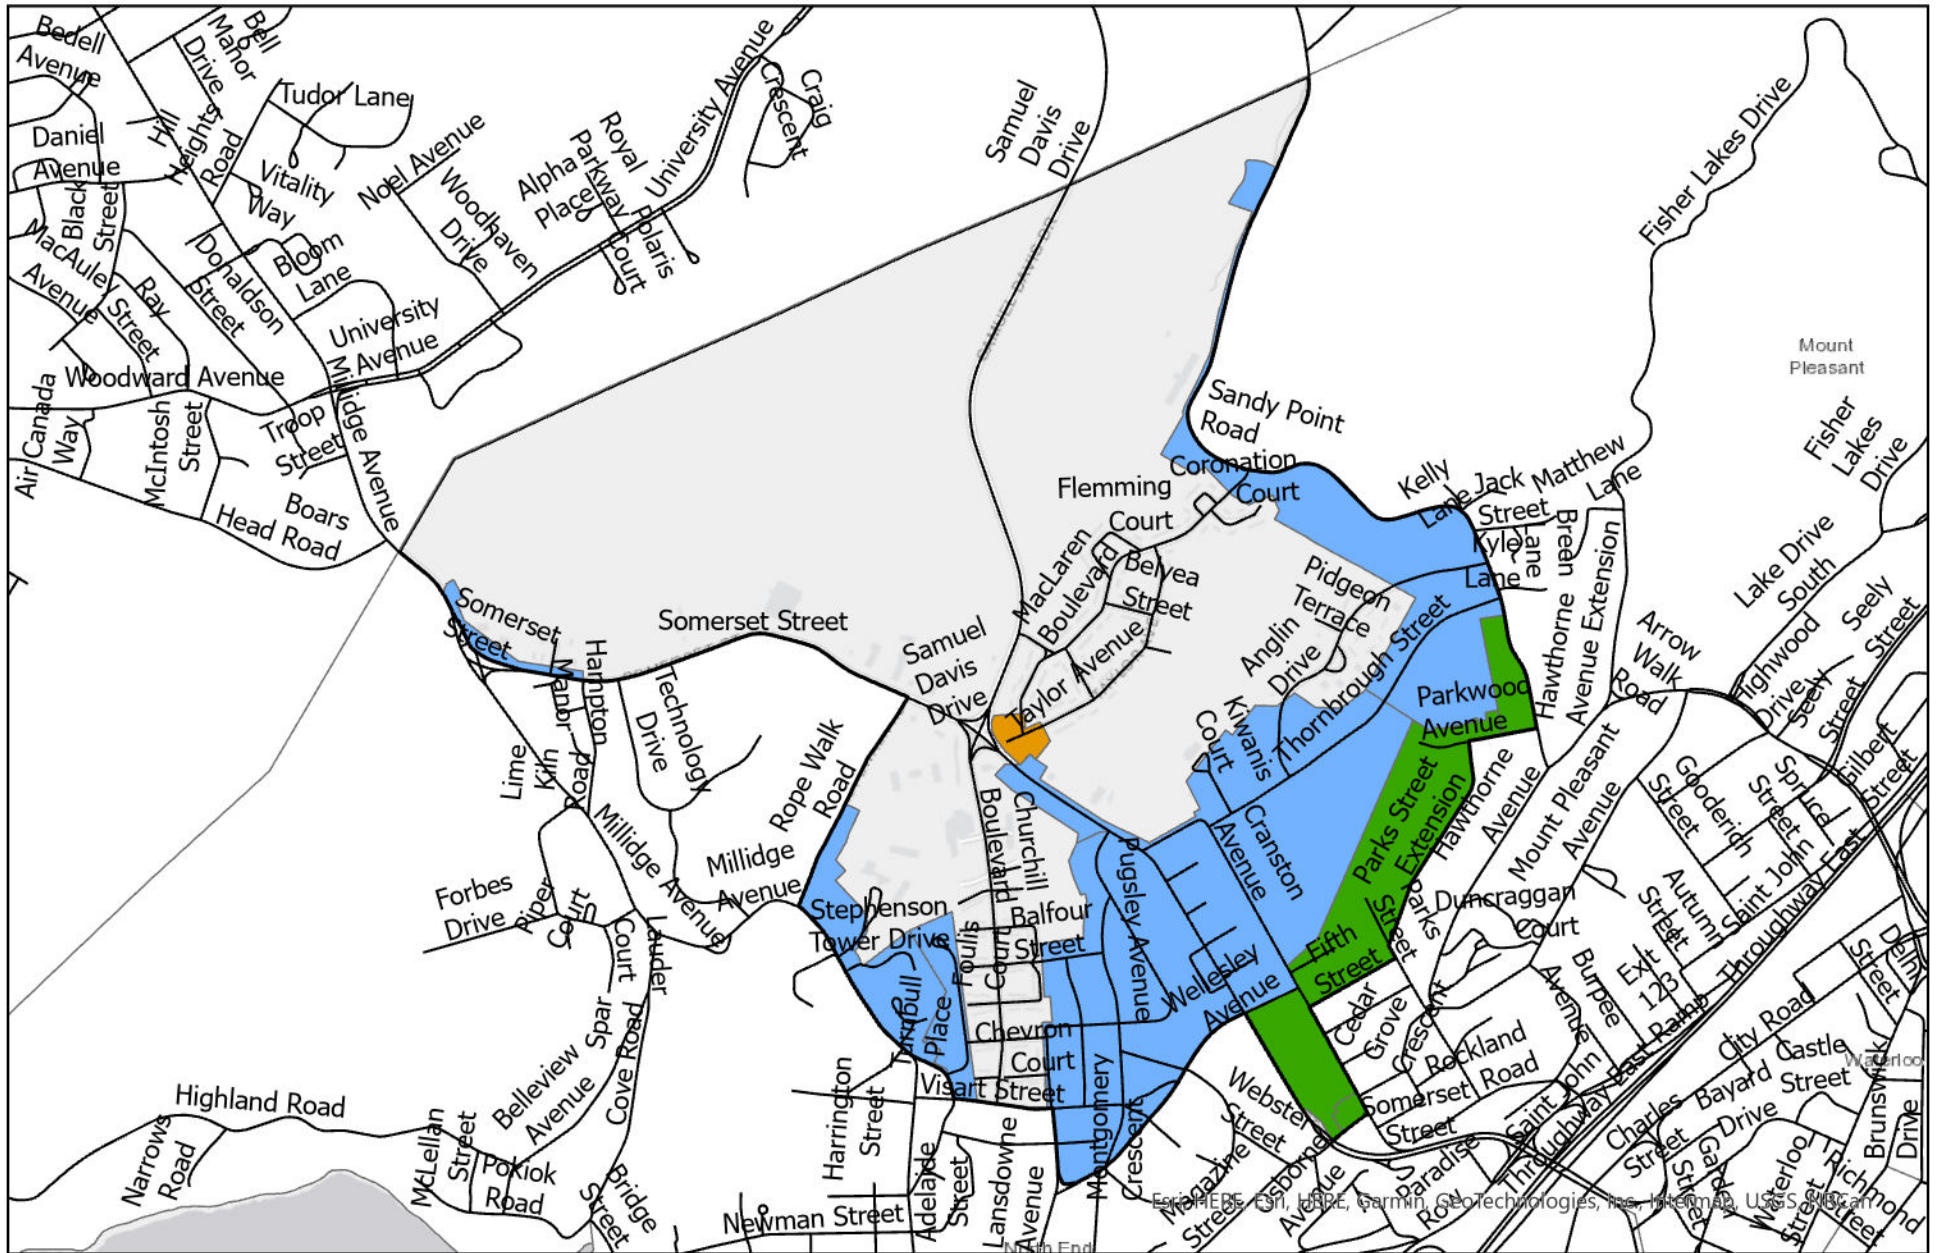

Saint John Recycling Collection: Churchill Boulevard Neighbourhood

Collection Schedule

- Monday Week 1
- Wednesday Week 1
- Thursday Week 2
- Monday Week 2
- Wednesday Week 2
- Friday Week 1
- Tuesday
- Thursday Week 1
- Friday Week 2