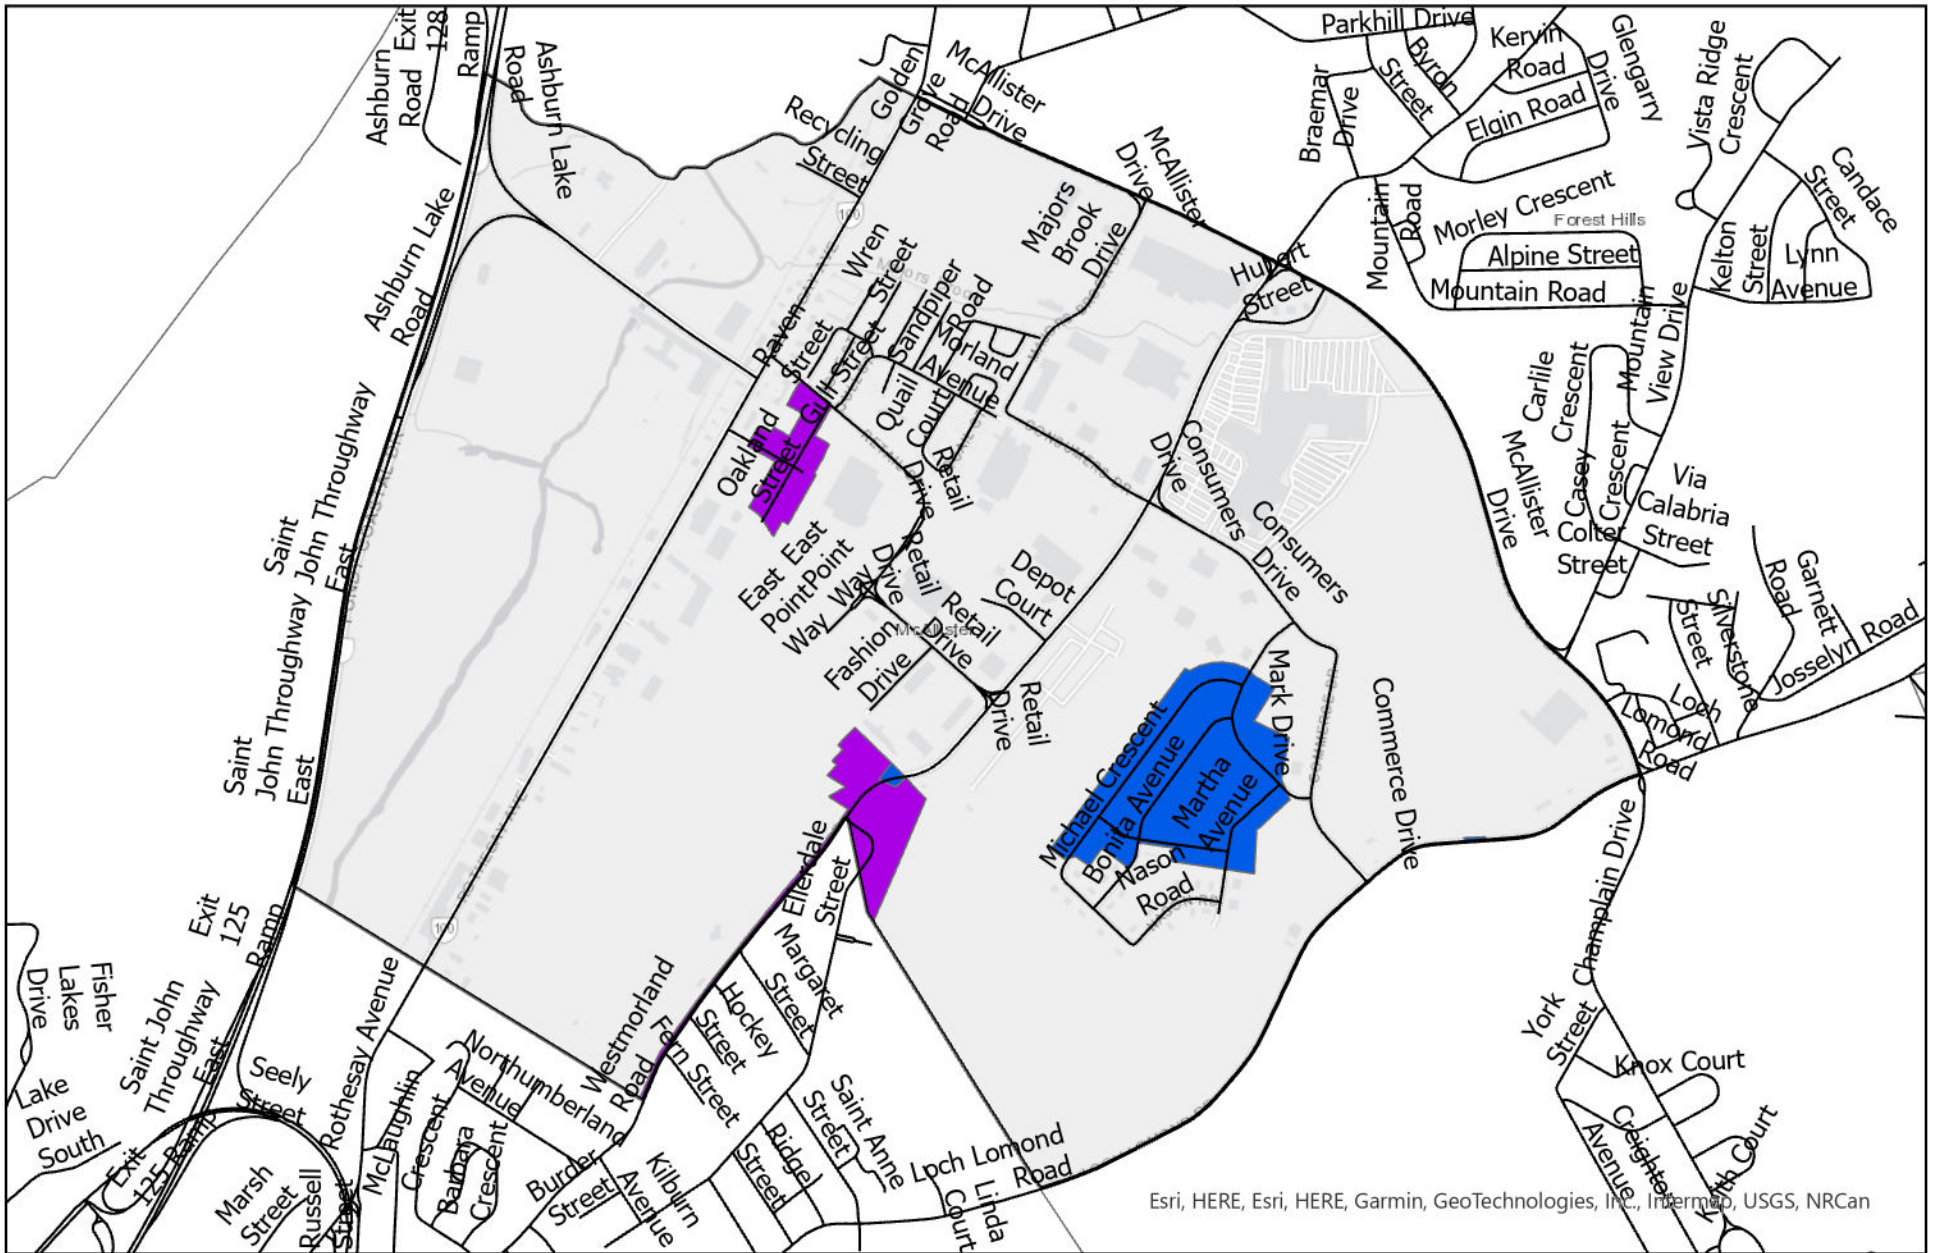

Saint John Recycling Collection: McAllister Neighbourhood

Esri, HERE, Esri, HERE, Garmin, GeoTechnologies, INC., IntraMap, USGS, NRCAN

Collection Schedule

 Monday Week 1	 Wednesday Week 1	 Thursday Week 2
 Monday Week 2	 Wednesday Week 2	 Friday Week 1
 Tuesday	 Thursday Week 1	 Friday Week 2