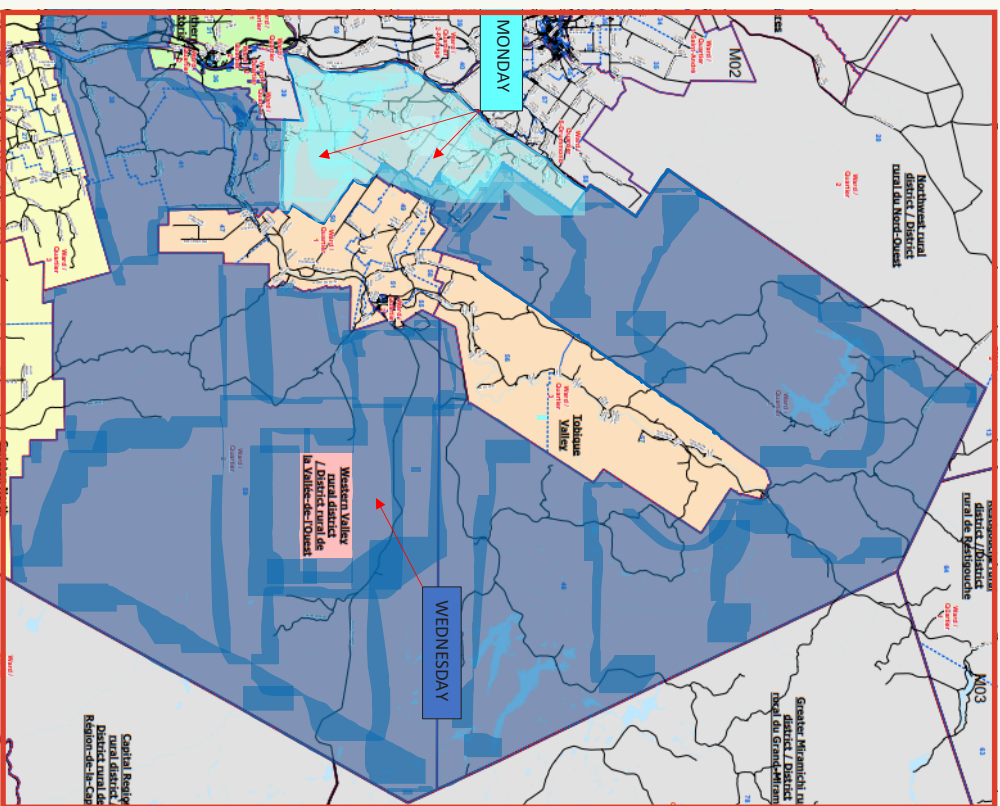

105 Highway	New Denmark	Mon.	Kintore Tower Road	Upper Kintore	Wed.
108 Highway	New Denmark	Mon.	Leonard Cross Road	Red Rapids	Wed.
380 Highway	New Denmark	Mon.	Lerwick Road	Tilley	Wed.
395 Highway	New Denmark	Mon.	Longley* Road	Tobique Valley	Wed.
Applegard Road	New Denmark	Mon.	Mackellar Road	Gladwyn	Wed.
Back Lake Road	New Denmark	Mon.	Manse Hill Road	Kincardine	Wed.
Bogan Brook Road	New Denmark	Mon.	Miller Road	Beaconsfield	Wed.
Brayall Road	New Denmark	Mon.	Muniac Road	Muniac	Wed.
Brooks Bridge Road	New Denmark	Mon.	Nicholson Road	Beaconsfield	Wed.
Cemetery Road	New Denmark	Mon.	Old Plaster Rock Rd.	Quaker Brook	Wed.
Christensen Road	New Denmark	Mon.	Old River Road	Red Rapids	Wed.
Churchland Road	New Denmark	Mon.	Old Route 106 Rte.	Bairdsville	Wed.
Clark Mill Road	New Denmark	Mon.	O'Neill Road	Gladwyn	Wed.
Dorsey Road	New Denmark	Mon.	Parker Road	Tilley	Wed.
Dunster Cross Road	New Denmark	Mon.	Pearl Road	Tilley	Wed.
Foley Brook Road	New Denmark	Mon.	Peoples Road	Gladwyn	Wed.
Ford Hill Road	New Denmark	Mon.	Phillips Road	Kincardine	Wed.
Francoeur Hill Road	New Denmark	Mon.	Pokick Lane	Rowena	Wed.
Hansen Cross Road	New Denmark	Mon.	Scott Road	Bairdsville	Wed.
Hilldale Road	New Denmark	Mon.	South Tilley Road	Tilley	Wed.
King Kristian Road	New Denmark	Mon.	South Tilley Road	Tilley Settlement	Wed.
Klokkedal Hill Road	New Denmark	Mon.	Sunset Lane	Currie Siding	Wed.
La France Road	New Denmark	Mon.	Walker Road	Tilley	Wed.
Lake Edwards Road	New Denmark	Mon.			
Lebel Road	New Denmark	Mon.			
Main New Denmark Rd.	New Denmark	Mon.			
Mill Hill Road	New Denmark	Mon.			
Salmonhurst Road	New Denmark	Mon.			
Sutherland Brook Rd.	New Denmark	Mon.			
Thomas Lane	New Denmark	Mon.			
Tompkins Road	New Denmark	Mon.			
Violet Road	New Denmark	Mon.			
2 Highway	Bairdsville	Wed.			
105 Highway	Muniac	Wed.			
105 Highway	Kilburn	Wed.			
109 Highway	Quaker Brook	Wed.			
109 Highway	Craig Flats	Wed.			
109 Highway	Currie Siding	Wed.			
130 Highway	Bairdsville	Wed.			
390 Highway	Rowena	Wed.			
390 Highway	Gladwyn	Wed.			
Action Road	Muniac	Wed.			
Beaconsfield Road	Beaconsfield	Wed.			
Beech Glen Road	Lower Kintore	Wed.			
Blue Hill Road	Beaconsfield	Wed.			
Browning Road	Bairdsville	Wed.			
Corey Road	Quaker Brook	Wed.			
Craig Road	Craig Flats	Wed.			
Dean Road	Bairdsville	Wed.			
Dionne Road	Gladwyn	Wed.			
Ferris Road	Red Rapids	Wed.			
Ferris Road	Hillside	Wed.			
Hawthorne Road	Muniac	Wed.			
Hillside Station Lane	Red Rapids	Wed.			
Kilburn Road	Kilburn	Wed.			
Kincardine Road	Kincardine	Wed.			
Kintore Road	Kincardine	Wed.			
Kintore Road	Lower Kintore	Wed.			
Kintore Road	Upper Kintore	Wed.			

WESTERN VALLEY RURAL DISTRICT RECYCLING COLLECTION 2024

January						
S	M	T	W	TH	F	S
	1	2	3	4	5	6
	7	8	9	10	11	12
	14	15	16	17	18	19
	21	22	23	24	25	26
	28	29	30	31		

February						
S	M	T	W	TH	F	S
				1	2	3
	4	5	6	7	8	9
	11	12	13	14	15	16
	18	19	20	21	22	23
	25	26	27	28	29	

March						
S	M	T	W	TH	F	S
					1	2
	3	4	5	6	7	8
	10	11	12	13	14	15
	17	18	19	20	21	22
	24	25	26	27	28	29
	31					

April						
S	M	T	W	TH	F	S
	1	2	3	4	5	6
	7	8	9	10	11	12
	14	15	16	17	18	19
	21	22	23	24	25	26
	28	29	30			

BOTTLE REDEMPTION CENTRES IN THE WESTERN VALLEY REGION

Woodstock

Cieva Recycling
113 Moffatt St. • Tel: (506) 325-4951
Hours: Mon-Fri, 9-5

Take: beverage containers, cardboard/paper/ books, electronics, household glass

Vail's Bottle Exchange
522 Main St. • Tel: (506) 328-9842
Hours: Tues-Sat, 9-5

Take: beverage containers, paint, household glass, beverage tabs

Lower Brighton

Crain's Bottle Depot
78 Rideout Rd. • Tel: (506) 375-8082
Hours: Mon-Fri, 9-4 & Saturday 9-1

Take: beverage containers, household batteries, electronics, household glass, beverage tabs

Bath

Crain's Bottle Depot
332 Main St. • Tel: (506) 278-3264
Hours: Mon-Fri, 9-4 & Saturday 9-1

Take: beverage containers, household batteries, electronics, household glass, beverage tabs

Perth-Andover

P&S Redemption Centre & Electronics
36 Gulch Rd. • Tel: (506) 273-2723
Hours: Mon-Fri, 9-4 & Saturday, 9-2

Take: beverage containers, electronics, household glass, beverage tabs

MORE INFO ON ...
Electronics, Paint, Tires, Motor Oil/ Glycol/ Filters, Vehicle Batteries
visit www.recyclenb.com
Household Battery Recycling
visit www.call2recycle.ca

Call/Email
(506) 276.3610
EXT. 201
recycle@rsc12.ca
Or Visit
www.rsc12.ca

**Western
New Brunswick**