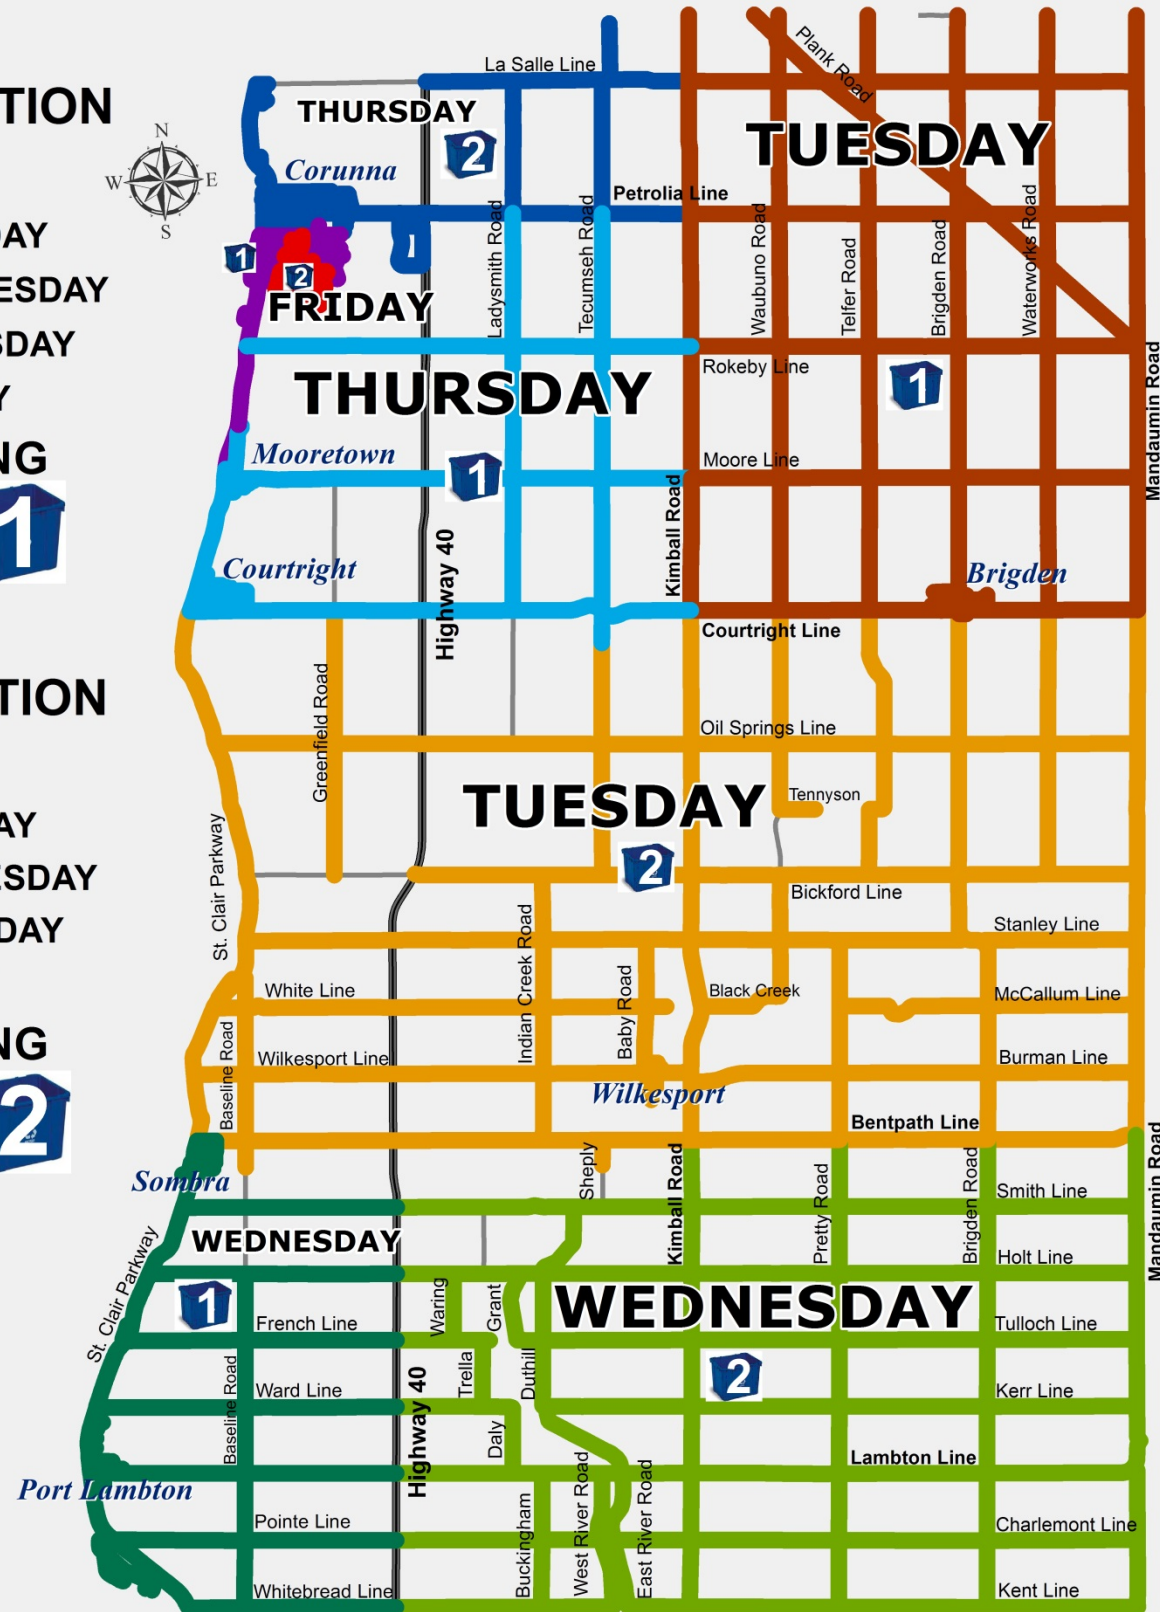

RECYCLING & WASTE COLLECTION

COLLECTION DAYS

- TUESDAY
- WEDNESDAY
- THURSDAY
- FRIDAY

RECYCLING WEEK

COLLECTION DAYS

- TUESDAY
- WEDNESDAY
- THURSDAY
- FRIDAY

RECYCLING WEEK

Never miss another waste collection day!

COLLECTION DAYS

- TUESDAY
- WEDNESDAY
- THURSDAY
- FRIDAY

RECYCLING WEEK

COLLECTION DAYS

- TUESDAY
- WEDNESDAY
- THURSDAY
- FRIDAY

RECYCLING WEEK